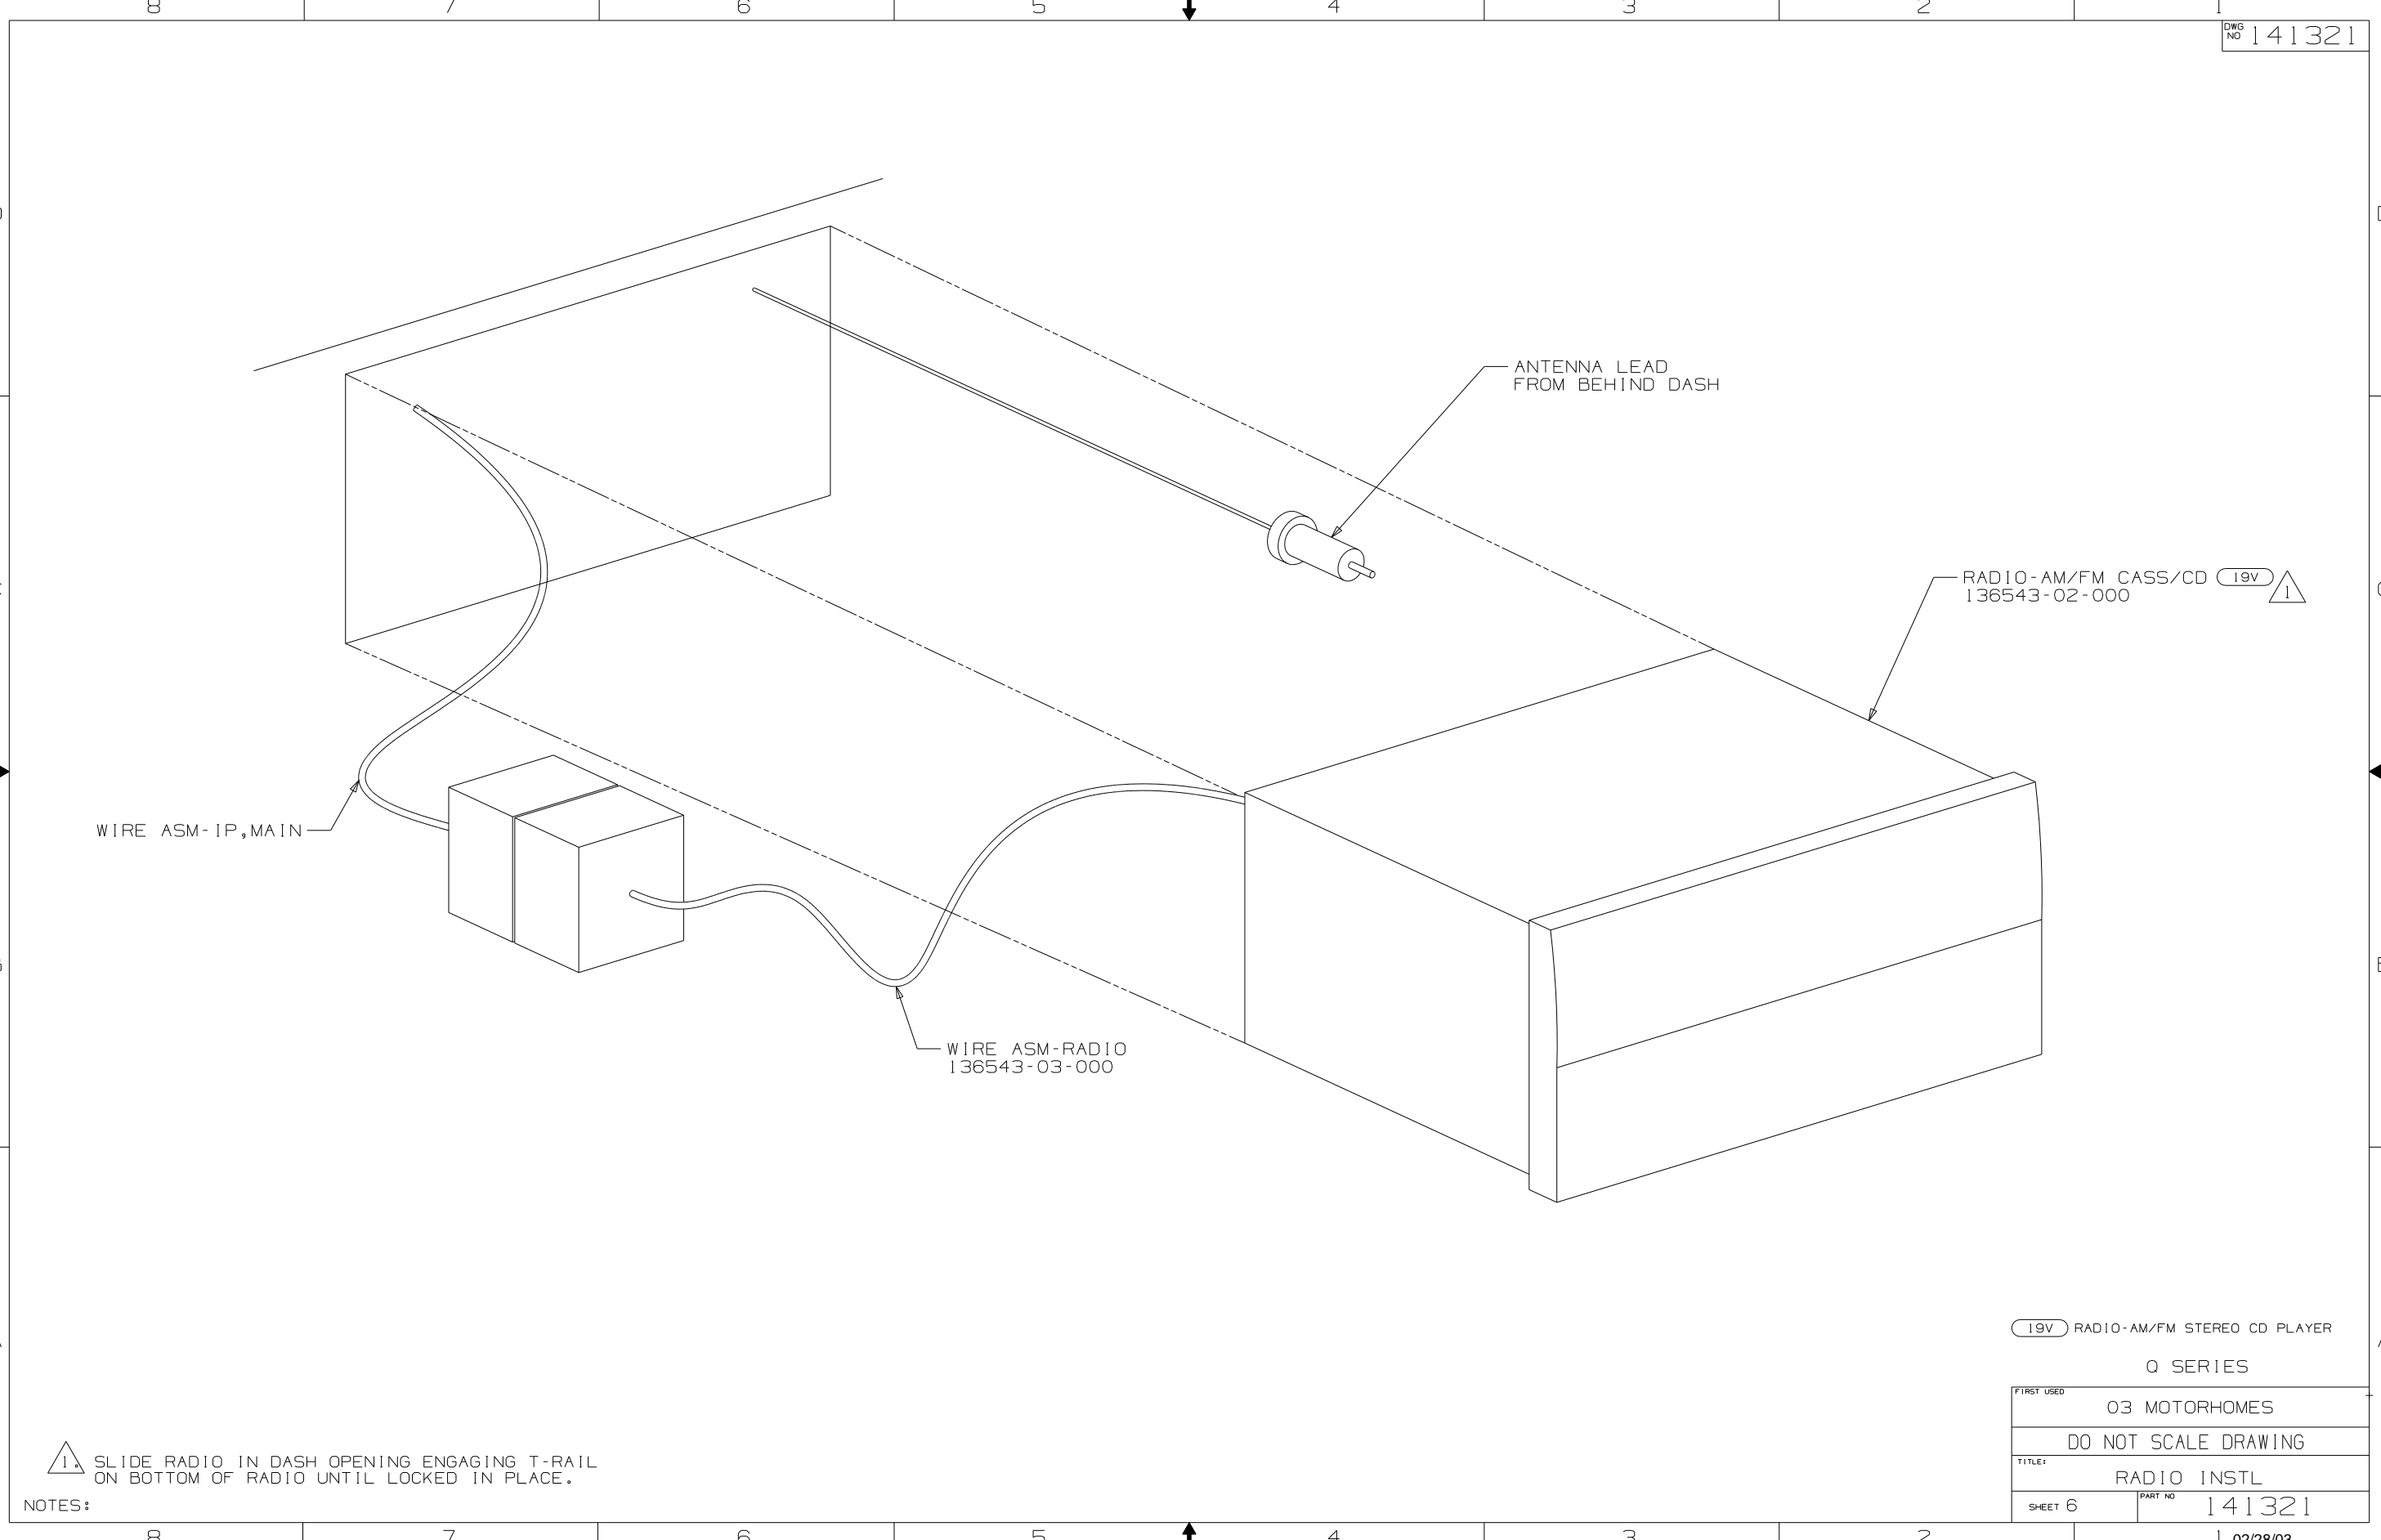

19V RADIO-AM/FM STEREO CD PLAYER	
Q SERIES	
FIRST USED	03 MOTORHOMES
DO NOT SCALE DRAWING	
TITLE	RADIO INSTL
SHEET 6	PART NO 141321

NOTES: