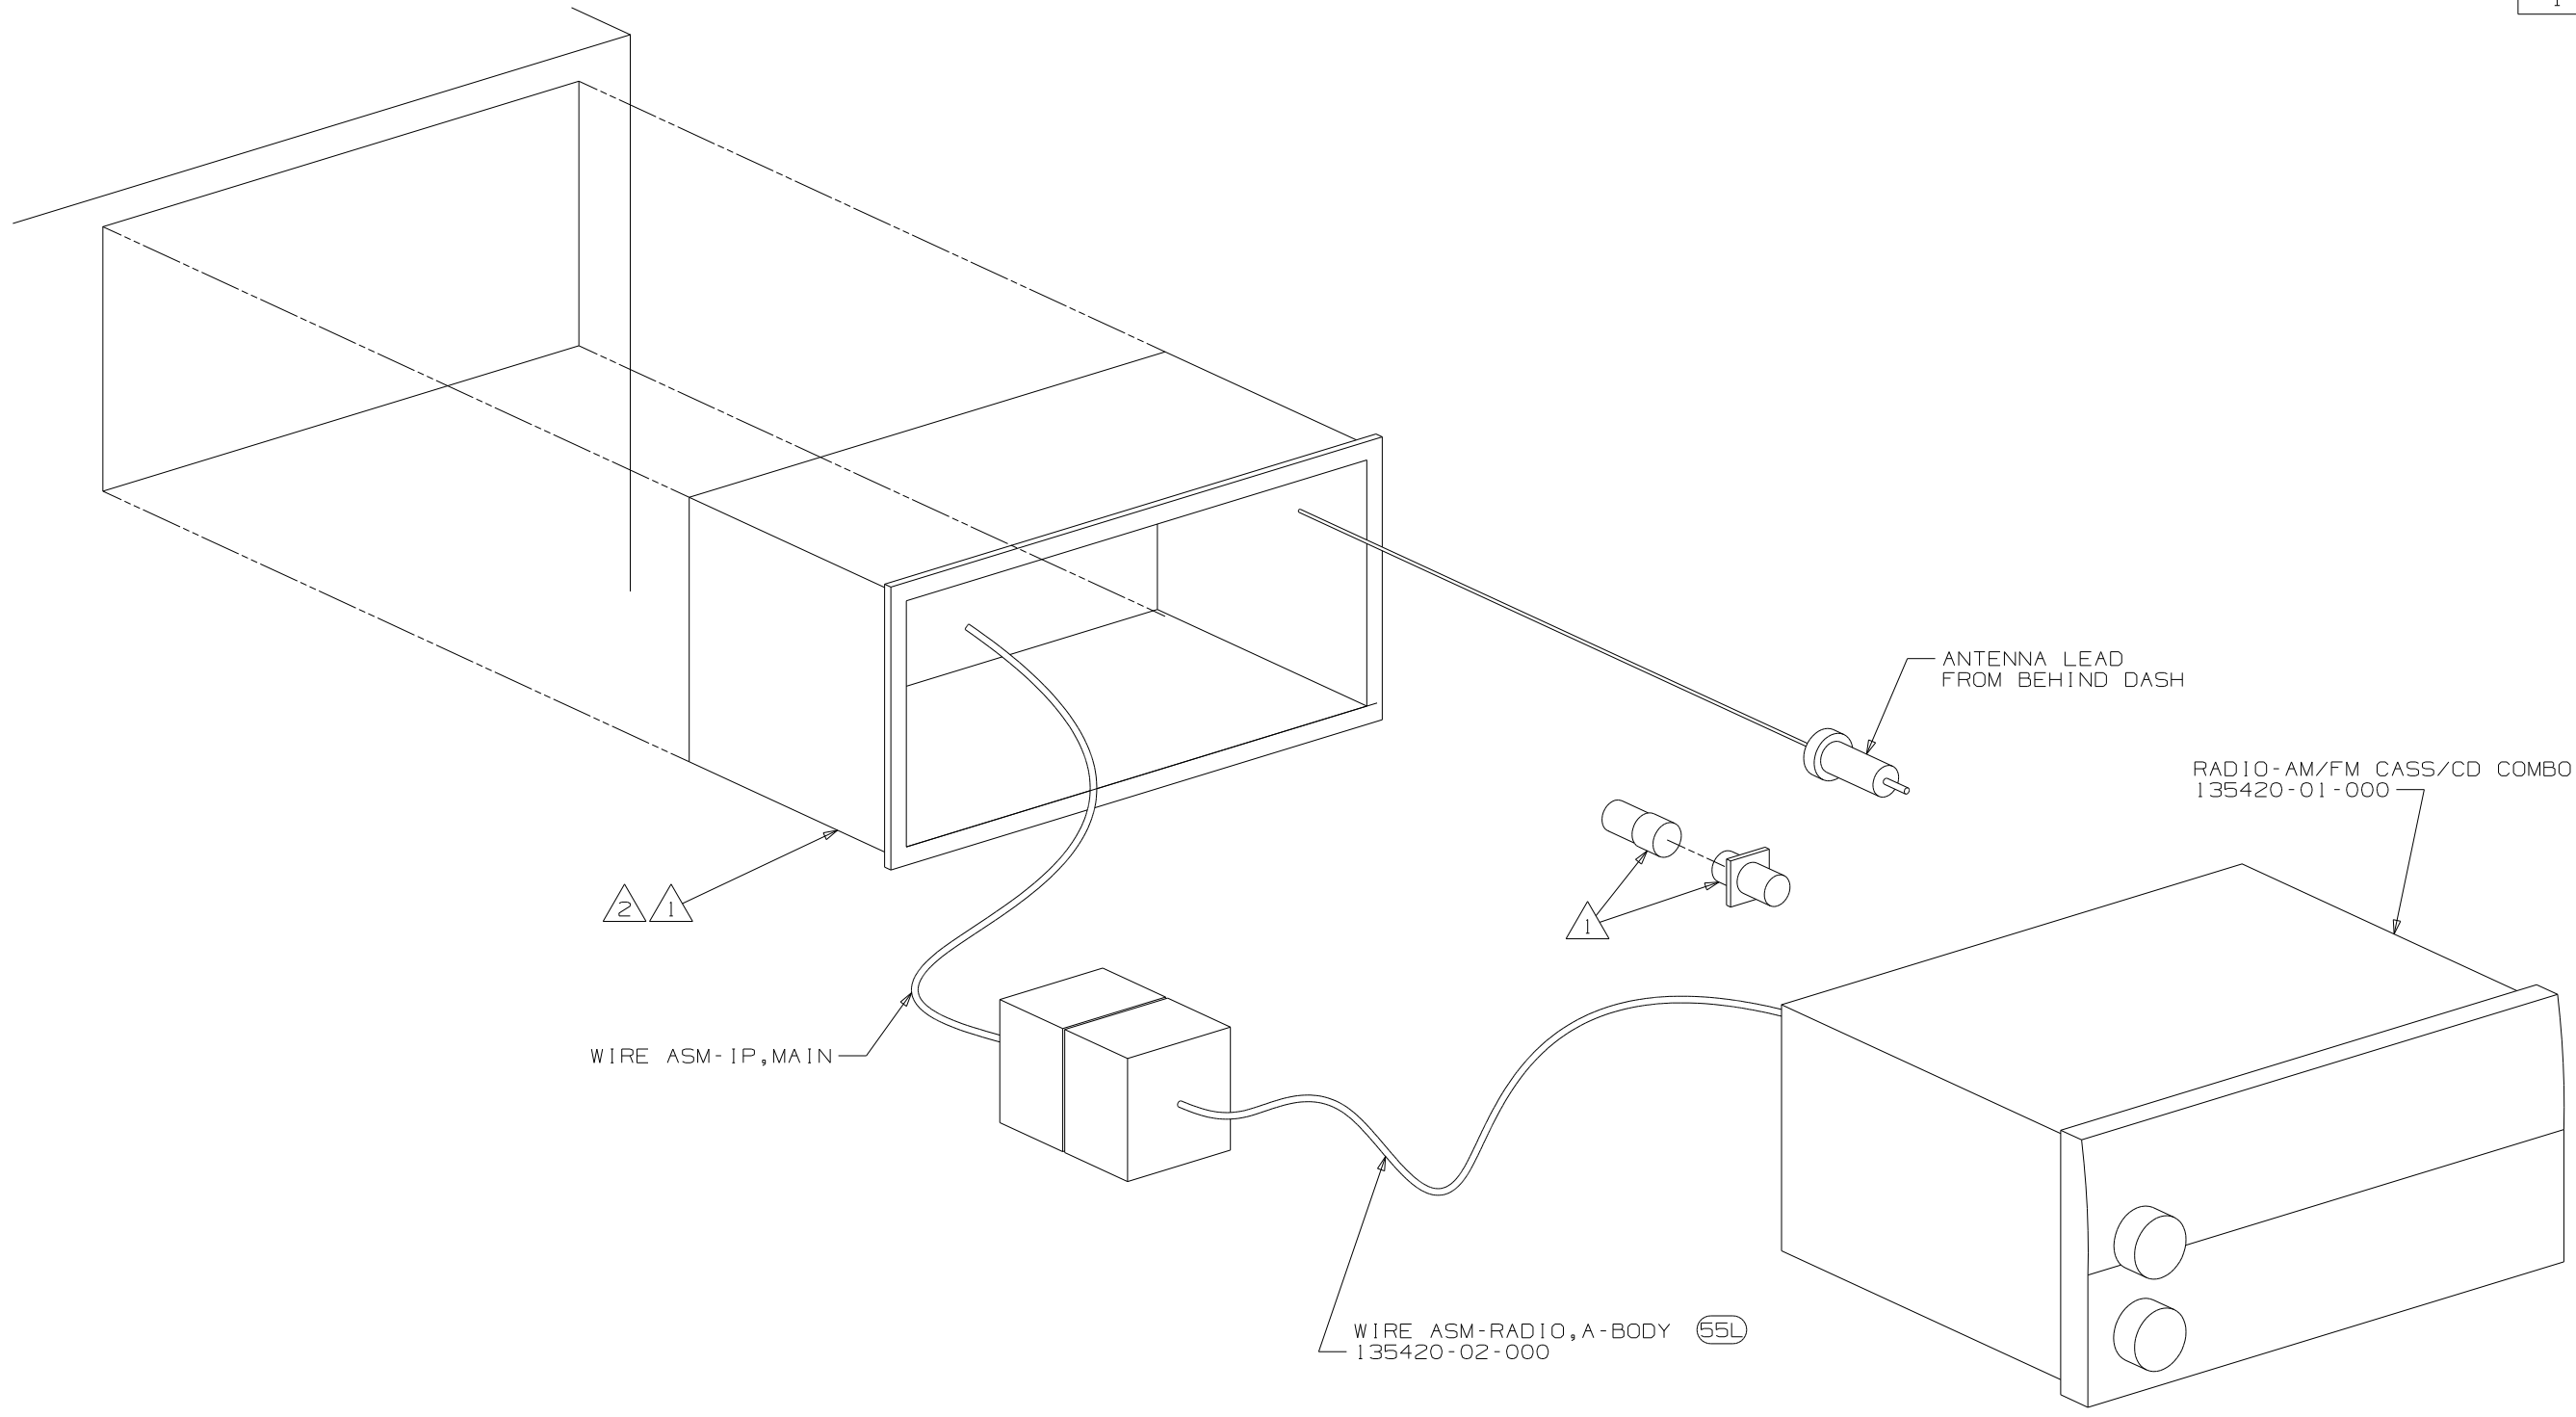

1. NOTES:
2. BEND TABS ON ALL 4 SIDES TO SECURE MOUNTING BRACKET TO DASH OPENING.
  1. SUPPLIED WITH MOUNTING KIT 135420-07-000.

(55L) RADIO-AM/FM CASSETTE/CD

P SERIES

FIRST USED	03 MOTORHOMES
TITLE	DO NOT SCALE DRAWING
SHEET 5	PART NO 141321