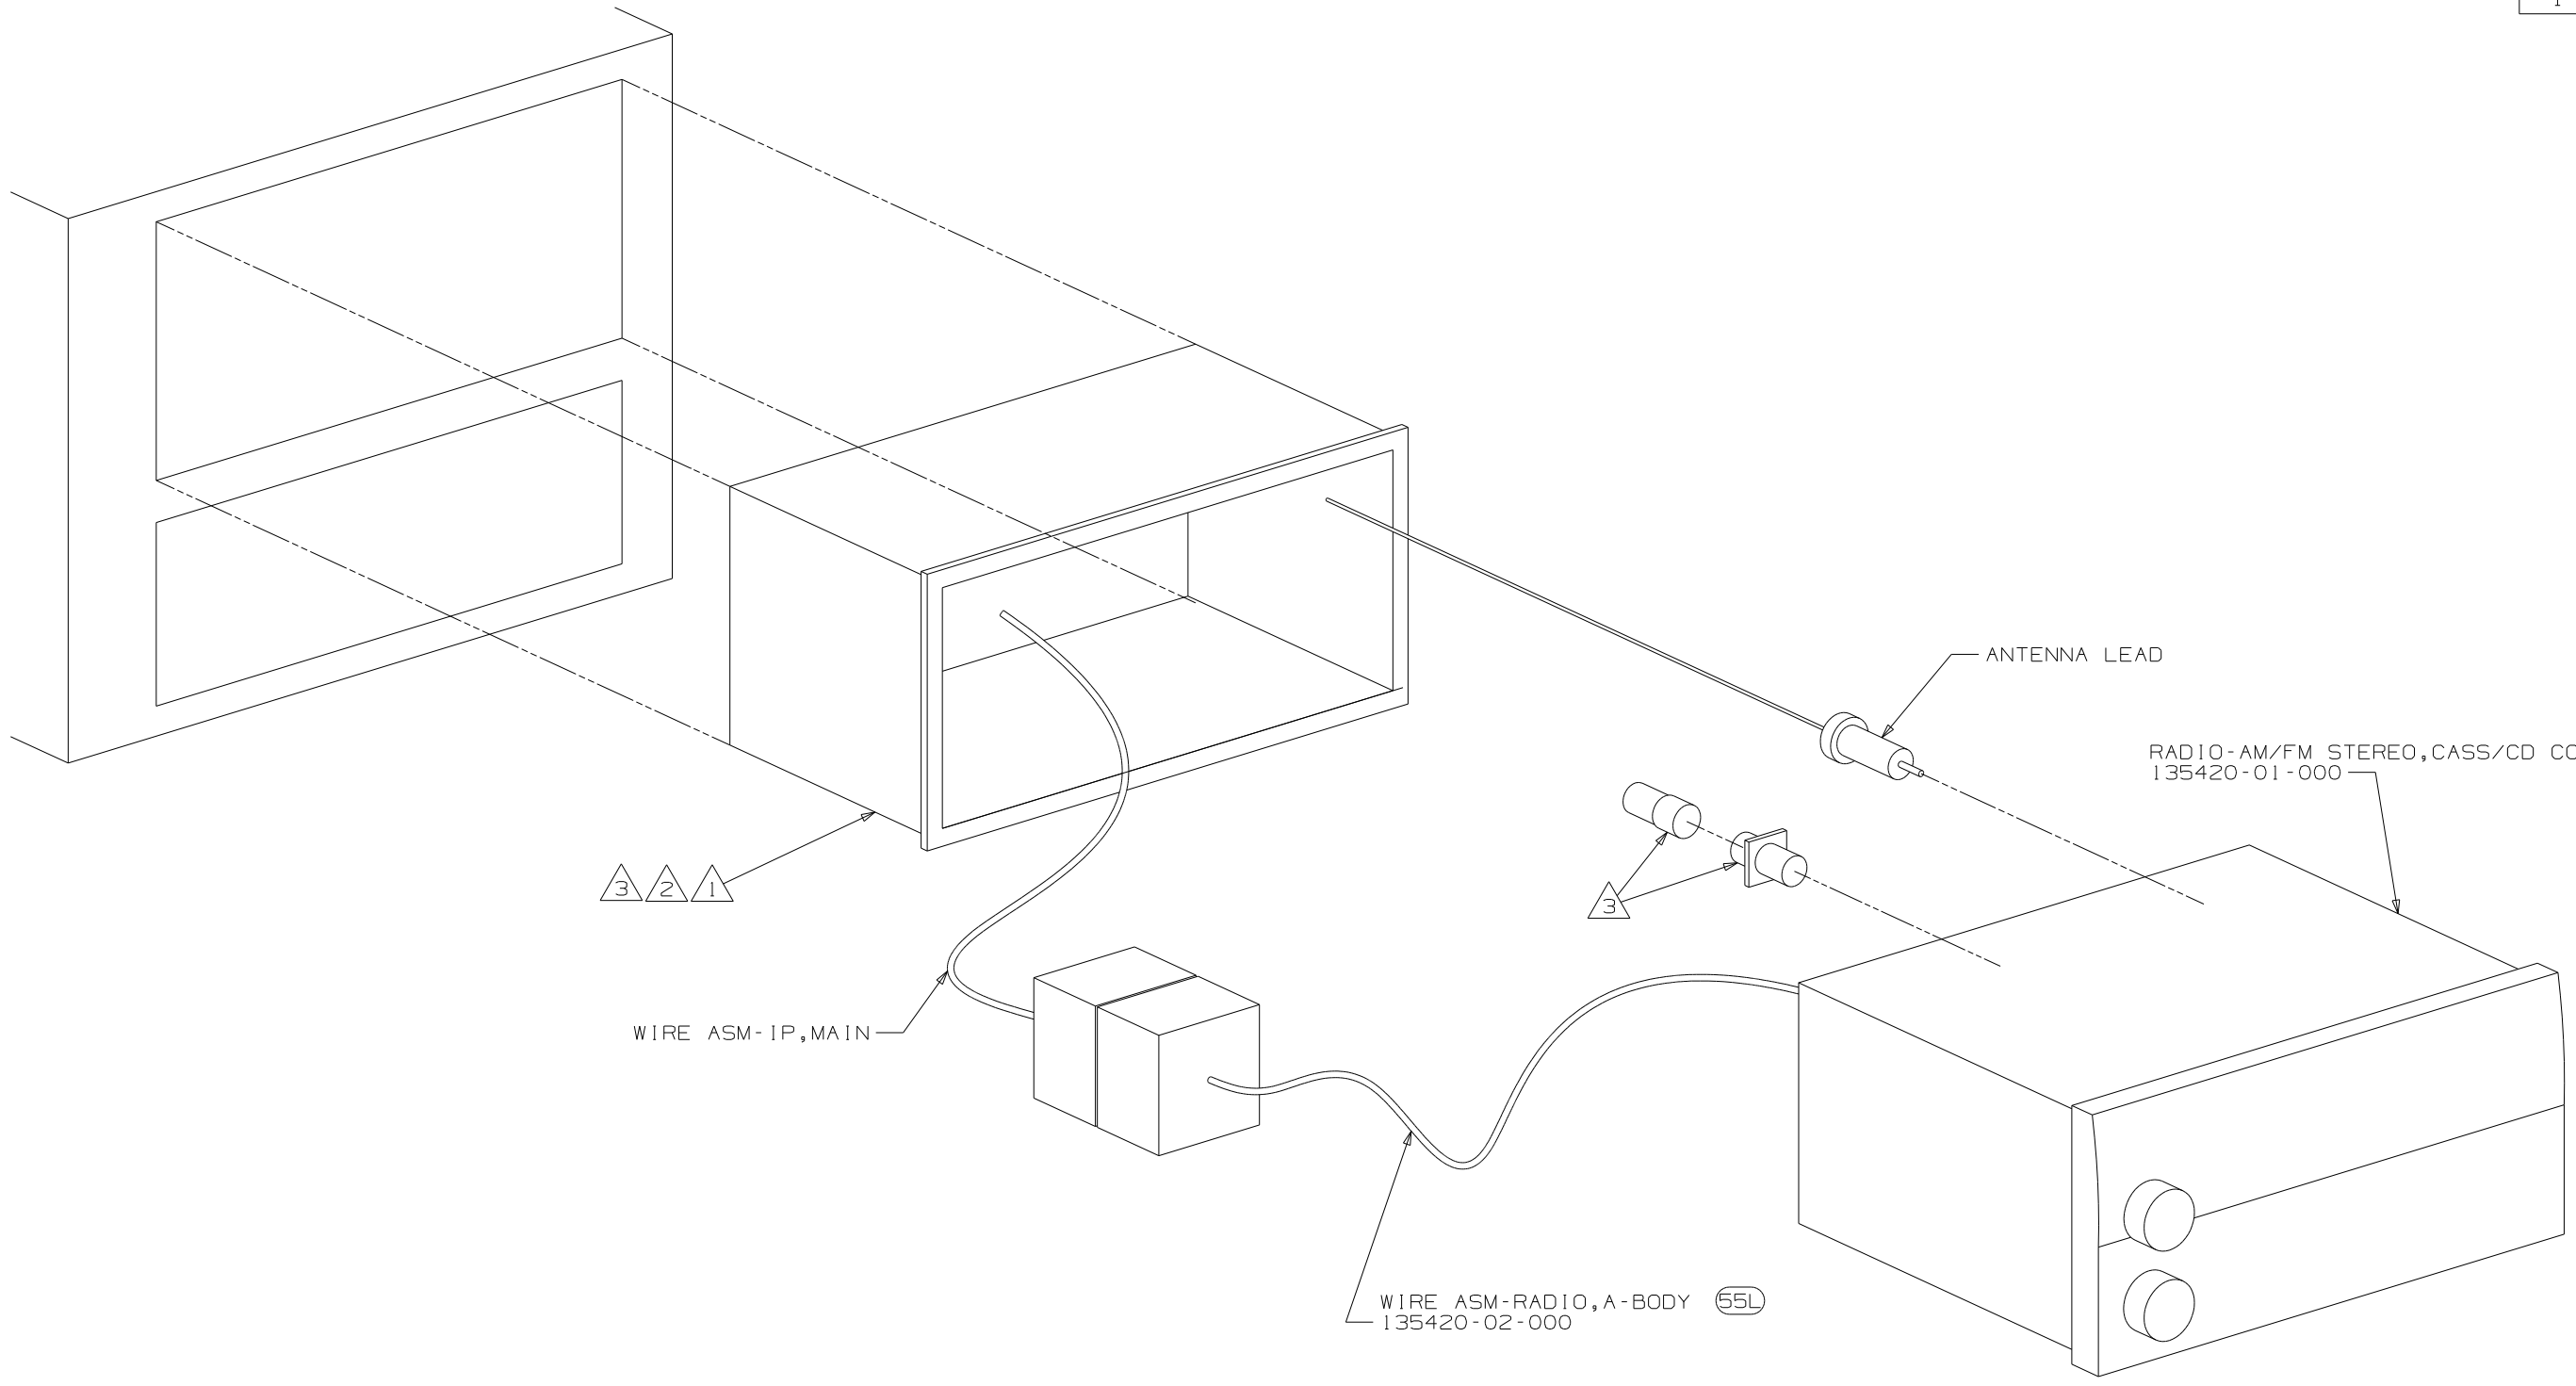

DO NOT SCALE DRAWING

TITLE:	RADIO INSTL
SHEET 1 OF 7	PART NO 141321

- NOTES:
- 2. BEND TABS ON ALL 4 SIDES TO SECURE MOUNTING BRACKET TO DASH OPENING.
 - 1. SUPPLIED WITH RADIO.

3 2 1

WIRE ASM-IP,MAIN

WIRE ASM-RADIO,A-BODY (55L)
135420-02-000