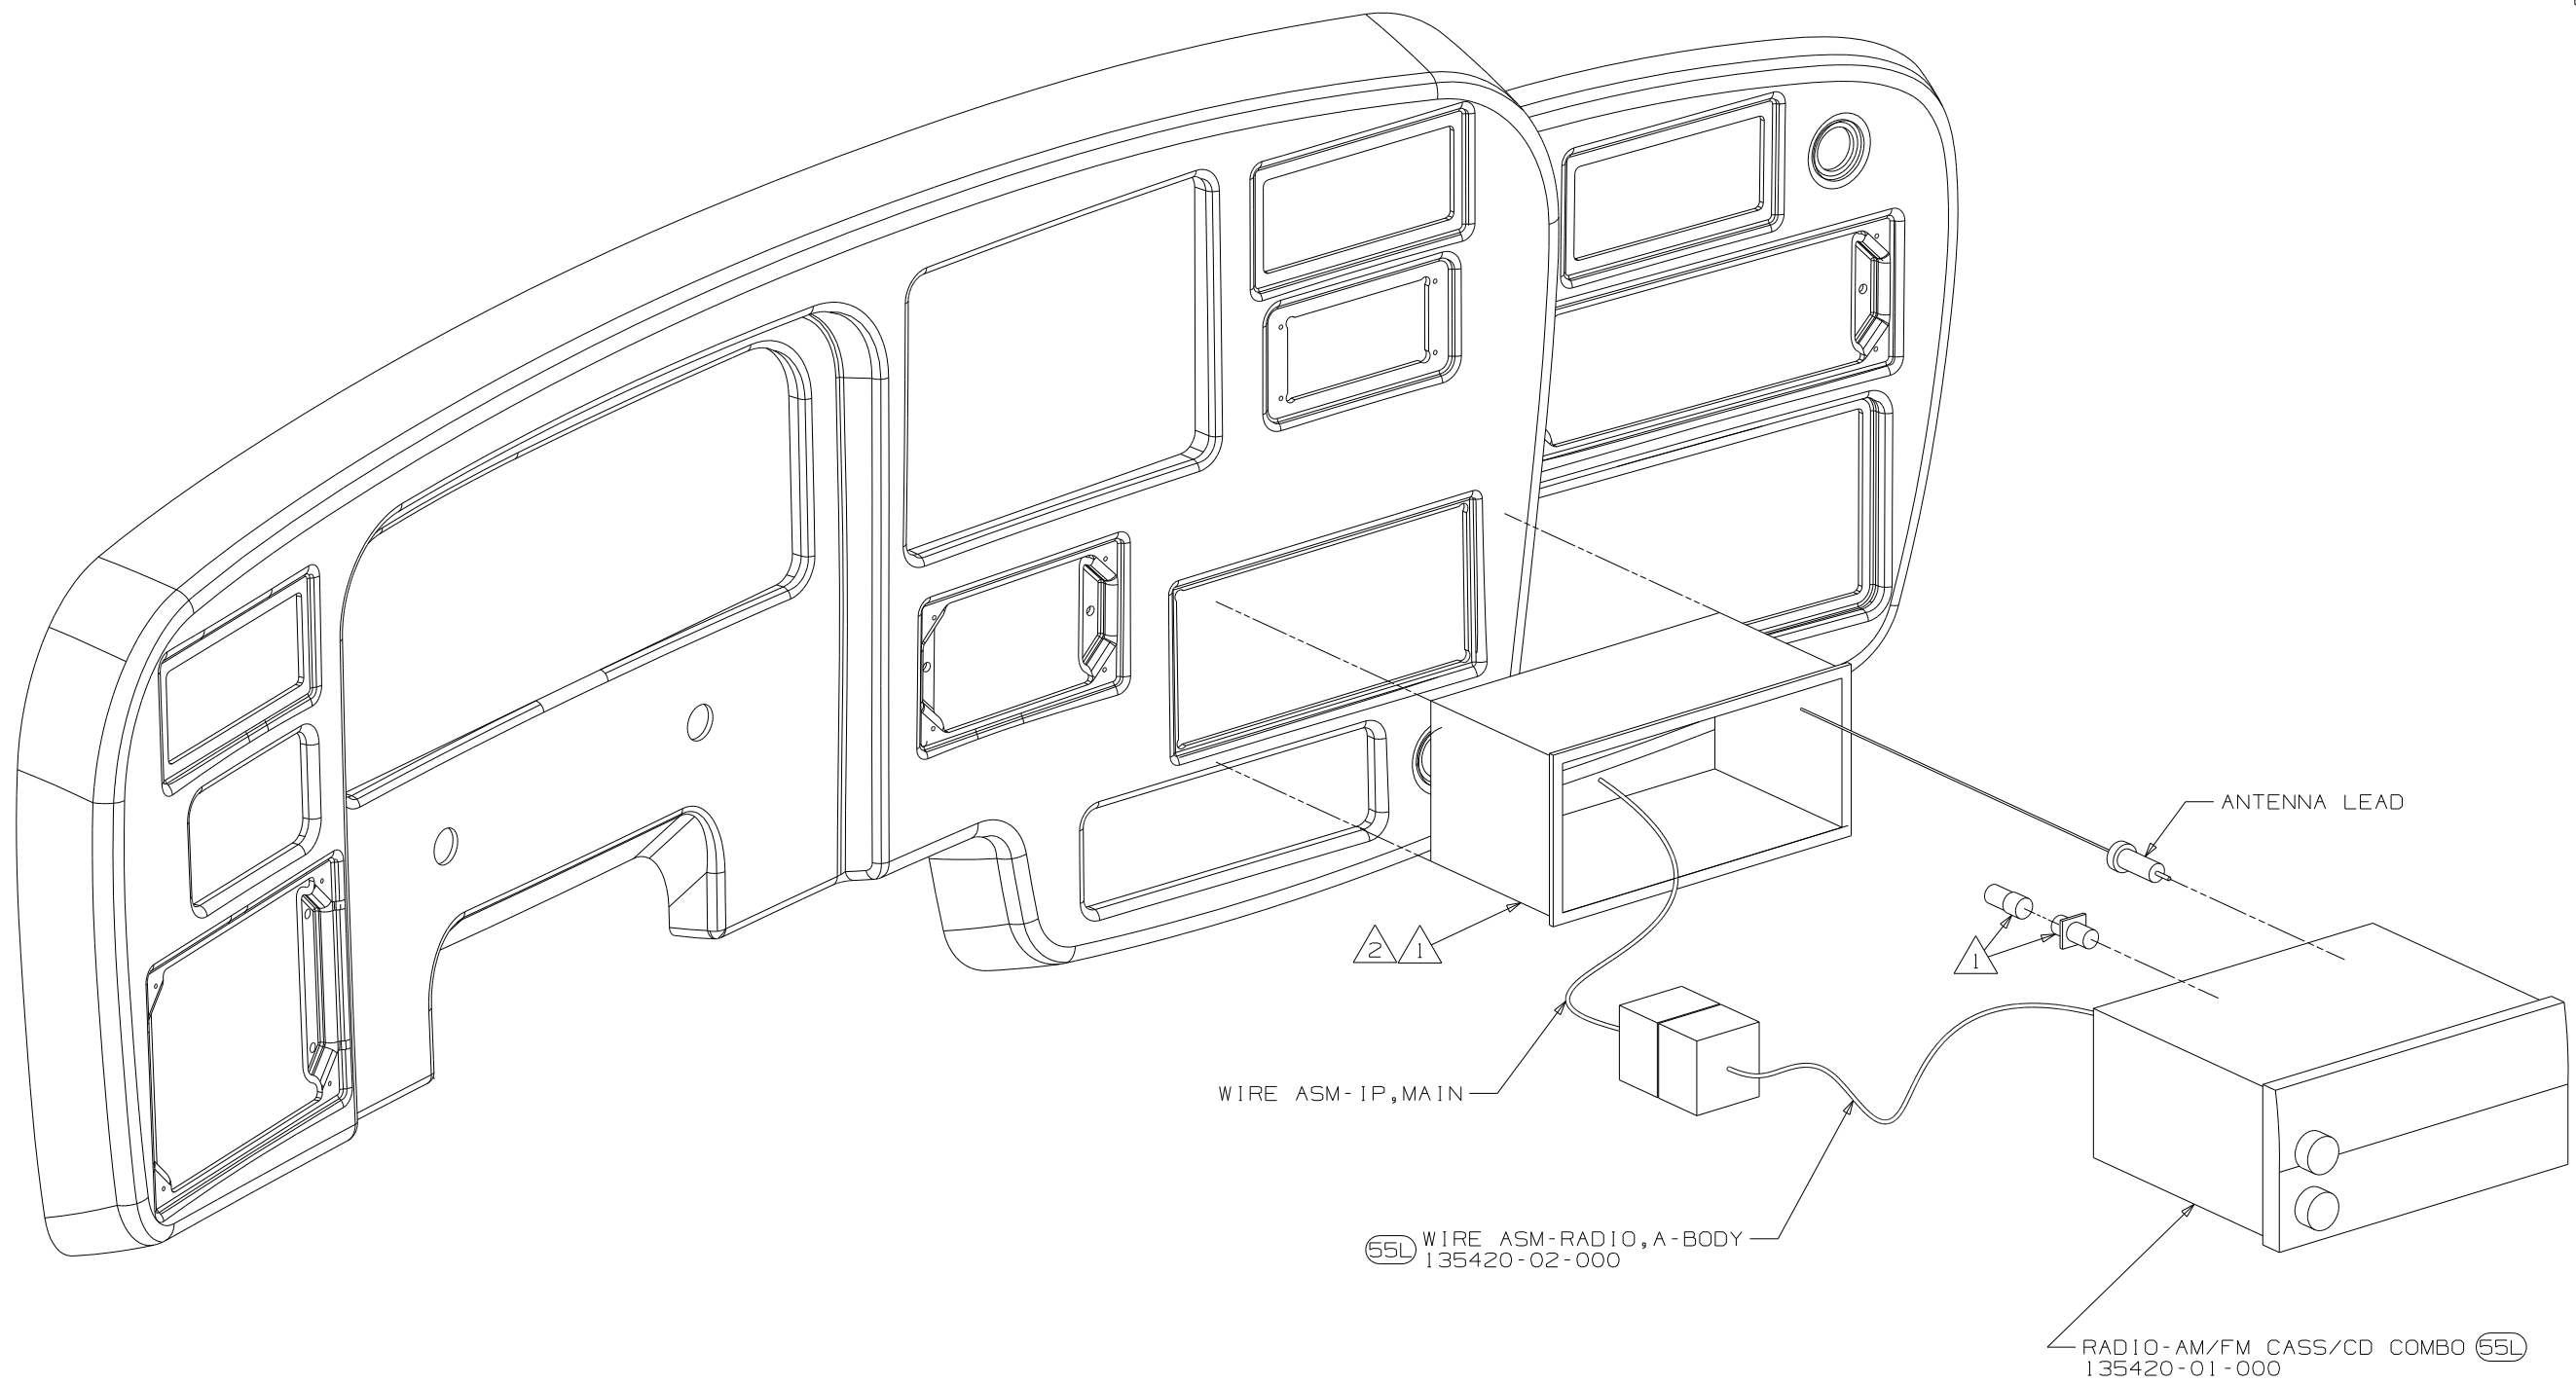

- NOTES:
- 2. BEND TABS ON ALL 4 SIDES TO SECURE MOUNTING BRACKET TO DASH OPENING.
 - 1. SUPPLIED WITH MOUNTING KIT 135420-07-000.

55L RADIO-AM/FM CASSETTE/CD
F & G SERIES

FIRST USED	03 MOTORHOMES
TITLE	DO NOT SCALE DRAWING
SHEET 3	PART NO 141321