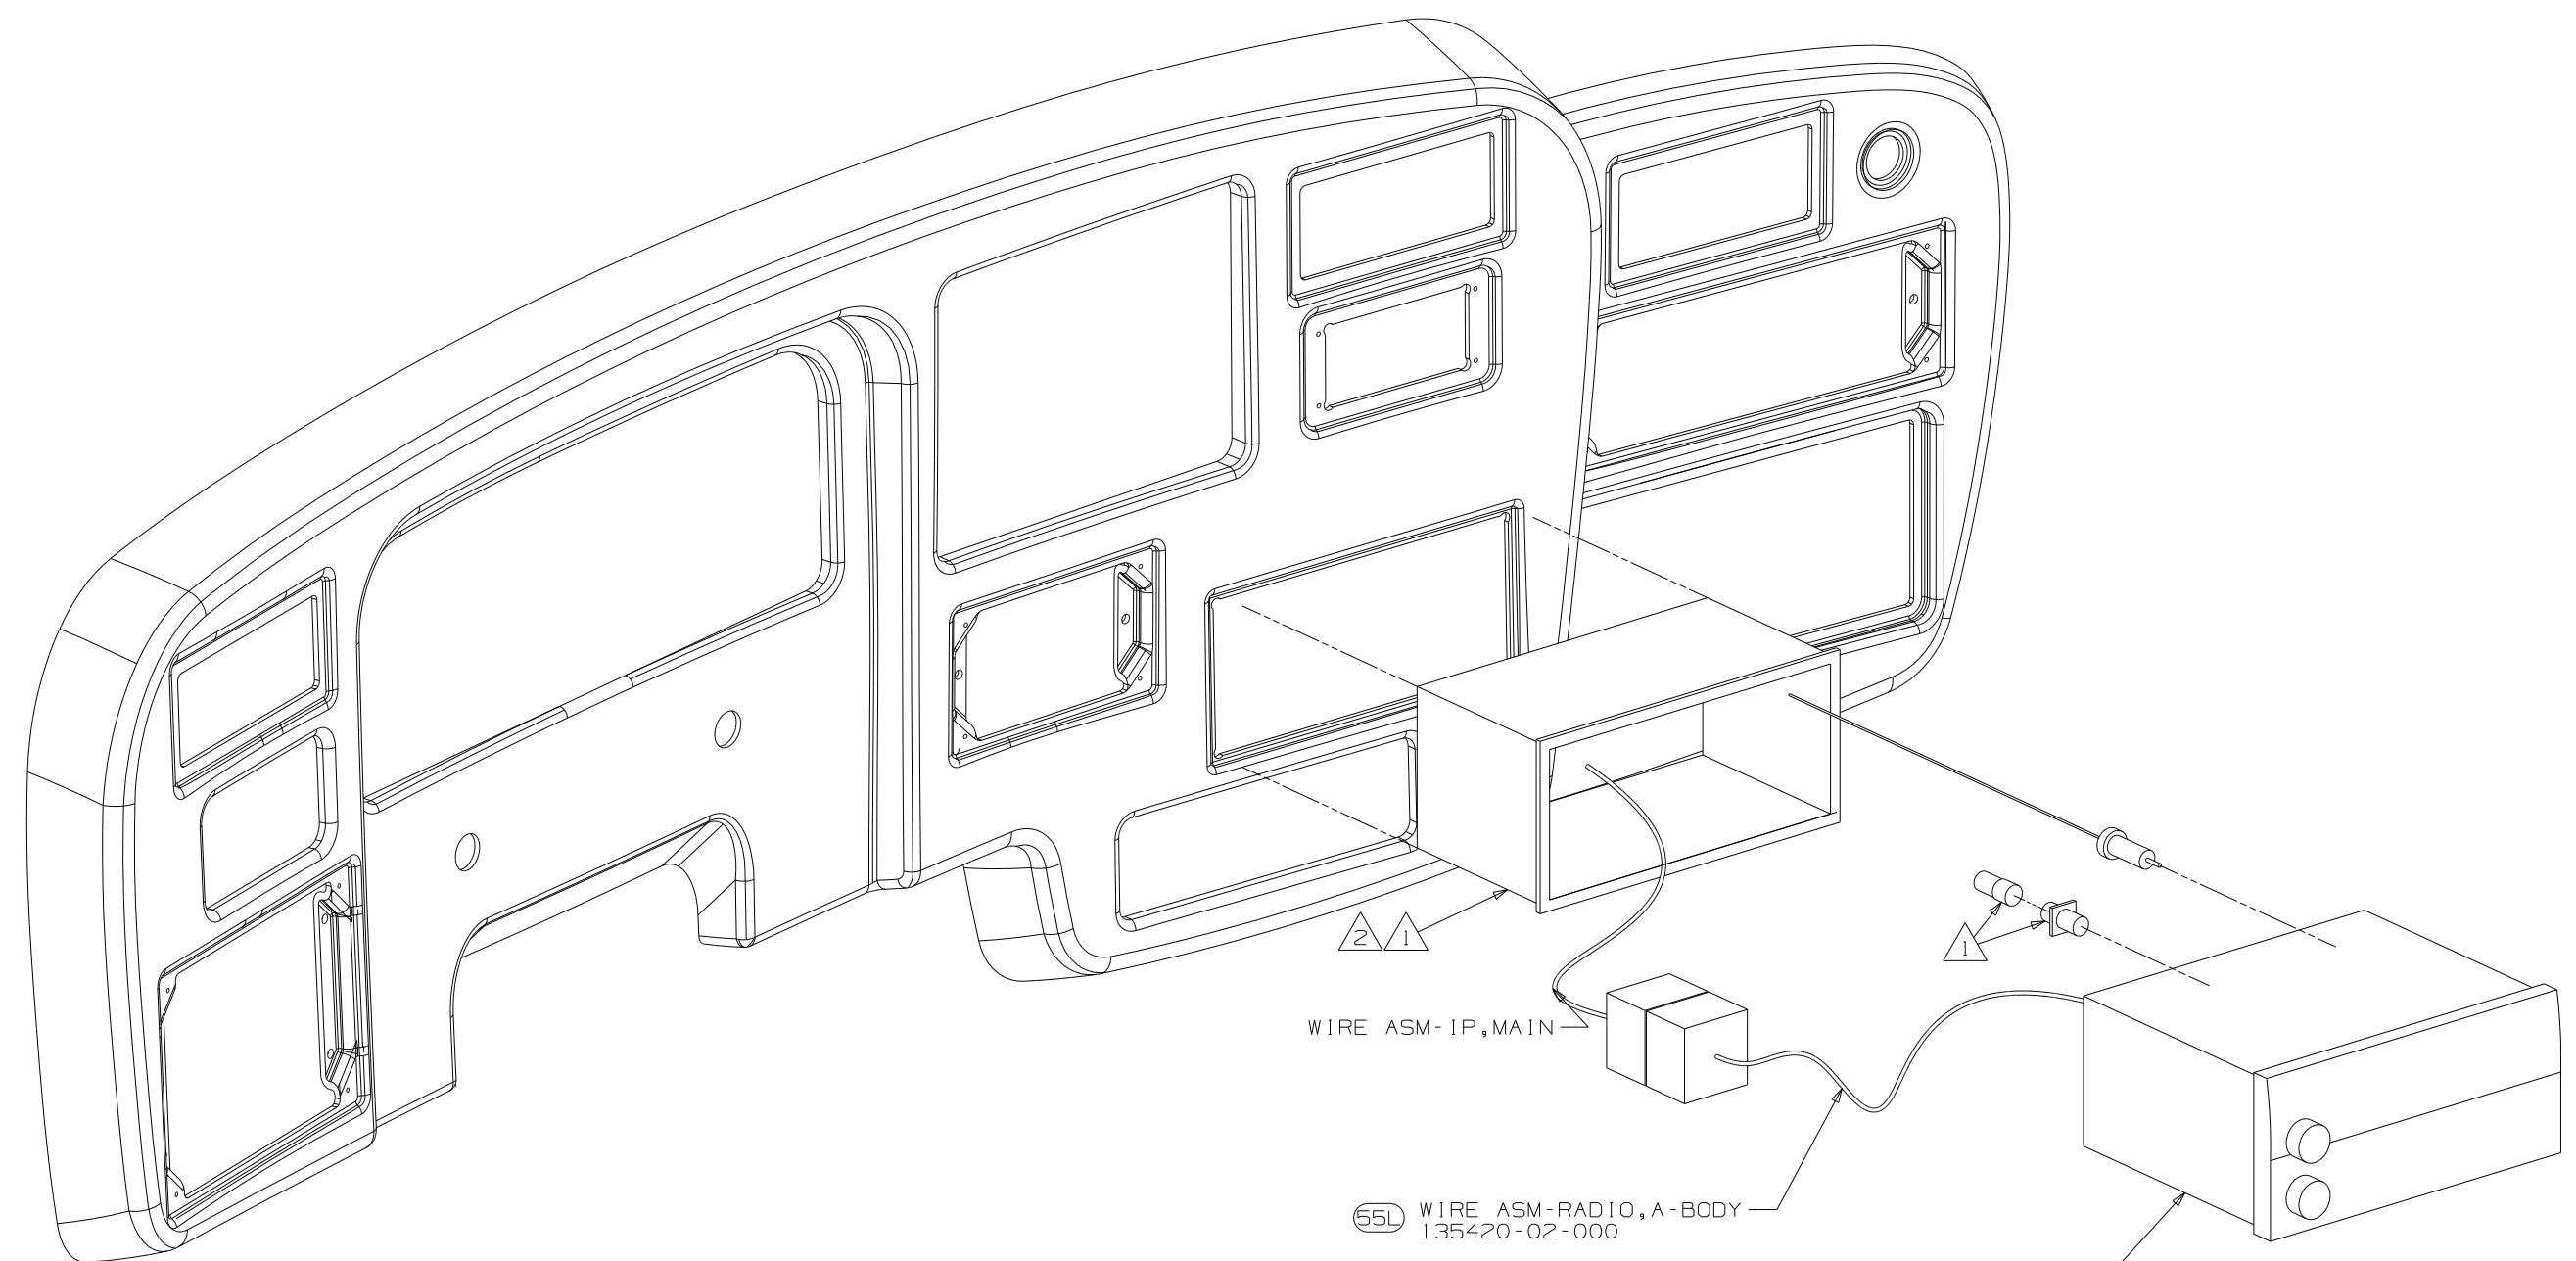

WIRE ASM-IP, MAIN

55L WIRE ASM-RADIO, A-BODY
135420-02-000

RADIO-AM/FM CASS/CD COMBO 55L
135420-01-000

1. NOTES:
2. BEND TABS ON ALL 4 SIDES TO SECURE MOUNTING BRACKET TO DASH OPENING.
  1. SUPPLIED WITH MOUNTING KIT 135420-07-000.

55L RADIO-AM/FM CASSETTE/CD
F & G SERIES

FIRST USED	03 MOTORHOMES
TITLE	DO NOT SCALE DRAWING
SHEET 3	PART NO 141321