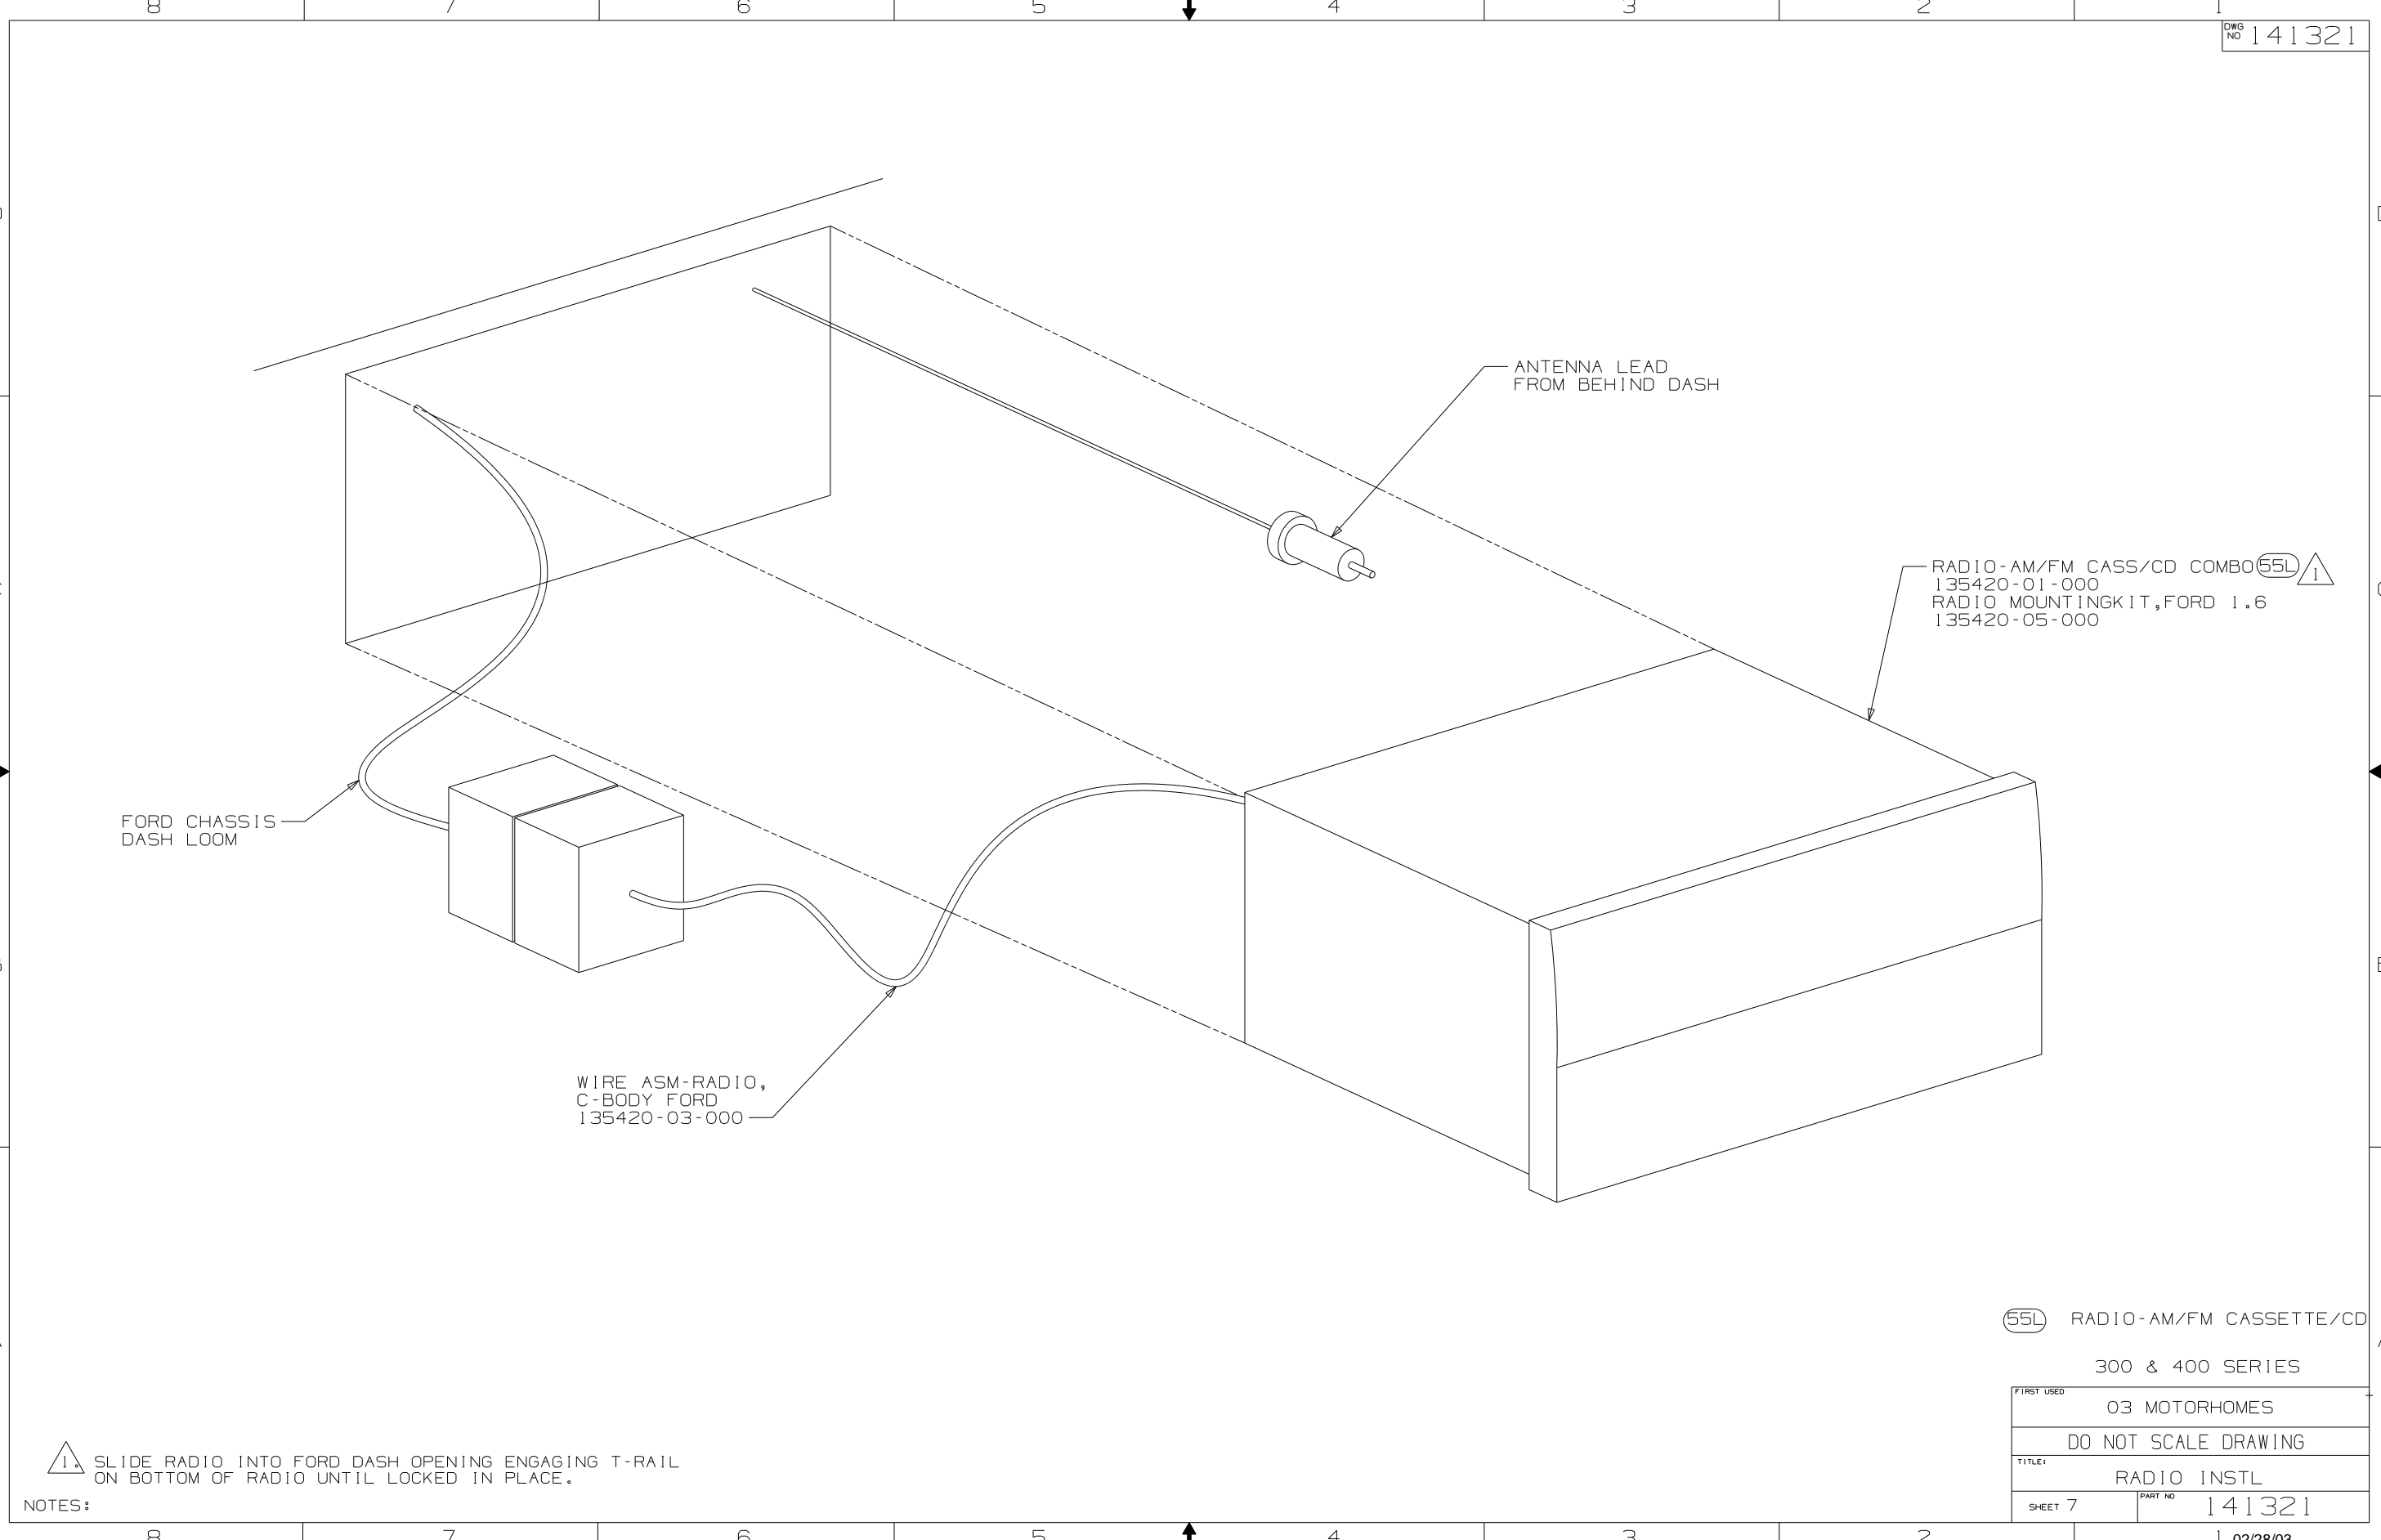

FORD CHASSIS DASH LOOM

WIRE ASM-RADIO,
C-BODY FORD
135420-03-000

ANTENNA LEAD
FROM BEHIND DASH

RADIO-AM/FM CASS/CD COMBO (55L)
135420-01-000
RADIO MOUNTINGKIT, FORD 1.6
135420-05-000

NOTES:
 SLIDE RADIO INTO FORD DASH OPENING ENGAGING T-RAIL ON BOTTOM OF RADIO UNTIL LOCKED IN PLACE.

(55L) RADIO-AM/FM CASSETTE/CD

300 & 400 SERIES

FIRST USED 03 MOTORHOMES

DO NOT SCALE DRAWING

TITLE: RADIO INSTL

SHEET 7 PART NO 141321