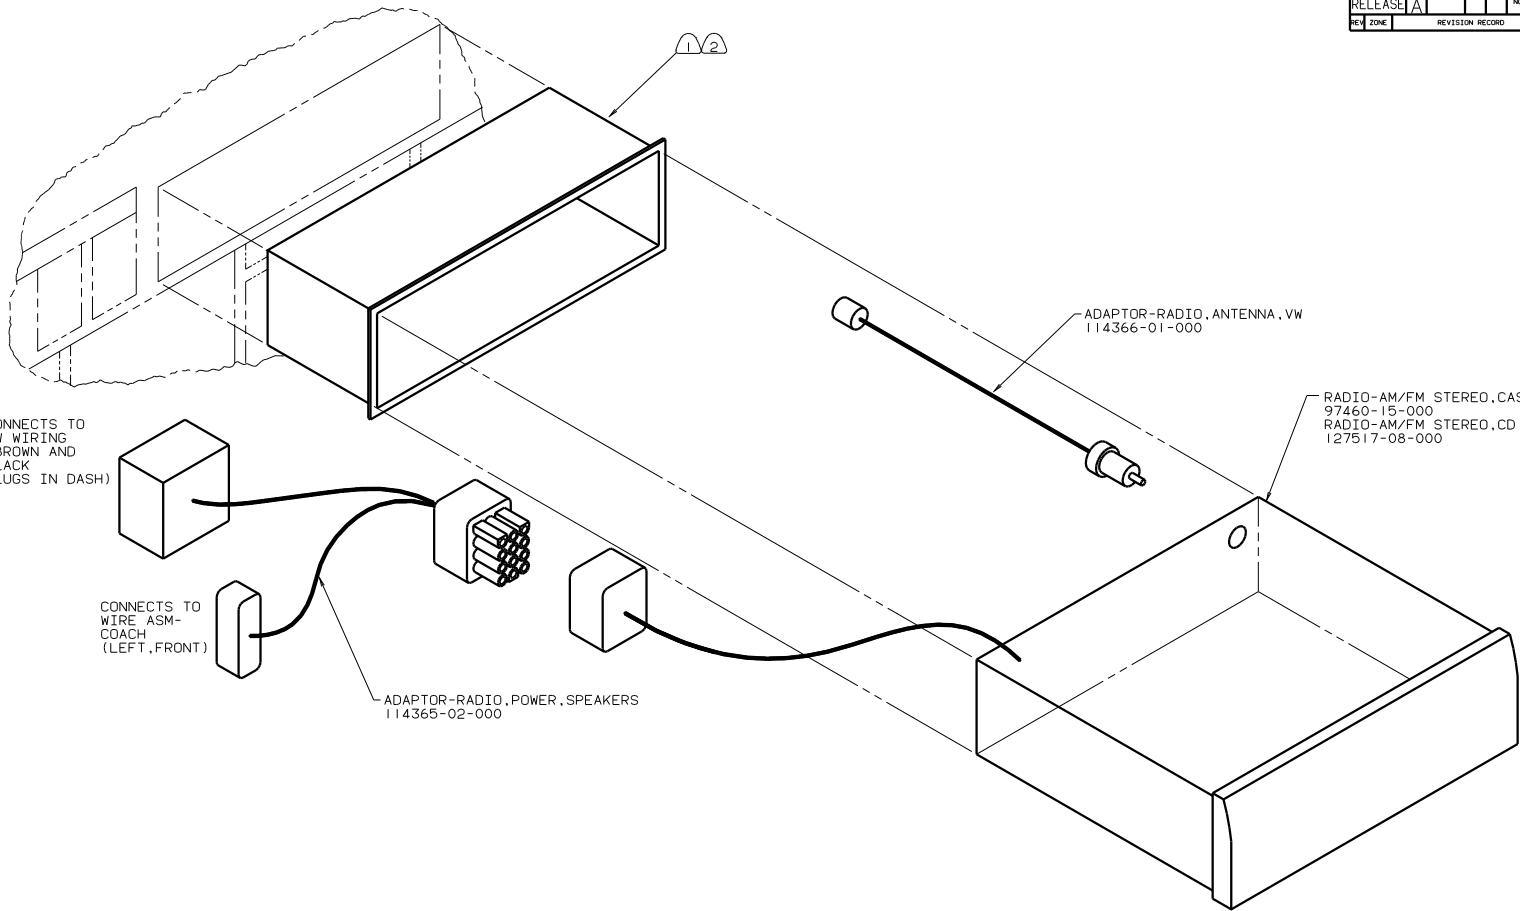

DWG NO	SHT
135297-01	1
135297-02	2
135297-03	3
135297-04	4
135297-05	5
135297-06	6
135297-07	7&8

RELEASE	REV	DATE	BY	FOR	ADJ	NO	135297
REV	ZONE	REVISION RECORD		DATE	DFTS-ORIG		

CONNECTS TO VW WIRING (BROWN AND BLACK PLUGS IN DASH)

CONNECTS TO WIRE ASM-COACH (LEFT, FRONT)

ADAPTOR-RADIO, POWER, SPEAKERS 114365-02-000

ADAPTOR-RADIO, ANTENNA, VW 114366-01-000

RADIO-AM/FM STEREO, CASS DIN 24N
97460-15-000
RADIO-AM/FM STEREO, CD PLAYER 19W
127517-08-000

24N RADIO-AM/FM/CASSETTE
19W RADIO-AM/FM STEREO CD PLAYER

H-BODY & B-VAN

2 BEND TABS ON ALL 4 SIDES TO SECURE MOUNTING BRACKET TO DASH OPENING.

1 SUPPLIED WITH RADIO.

NOTES:

WINNEBAGO		01 MOTORHOMES	
DFTS	DATE	UNSPECIFIED TOLERANCES ARE:	MATERIAL
CHGR	DATE	WHOLE DIM (X, Y, Z)	+
P E	DATE	ONE-PLACE (X, XX)	+
M E	DATE	TWO-PLACE (X, XX)	+
DSTR	DATE	ANGLE	+
	DATE	THIRD ANGLE PROJECTION	
LAYOUT NO: G-GEN		TITLE: RADIO INSTL	
DIA #	SCALE	NO	NO
ALL DIMENSIONS ARE IN MILLIMETERS		SHEET 1 OF 8	DWG NO 135297