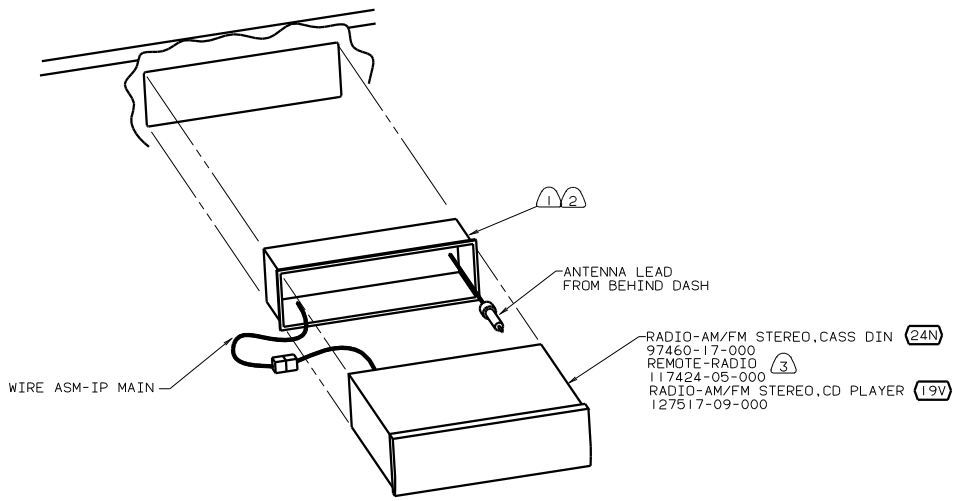

1. NOTES:
- (3) REMOTE IS SUPPLIED WITH RADIO.
  - (2) BEND TABS ON ALL 4 SIDES TO SECURE MOUNTING BRACKET TO DASH OPENING.
  - (1) SUPPLIED WITH RADIO.

- (24N) RADIO-AM/FM/CASSETTE
- (19V) RADIO-AM/FM STEREO CD PLAYER

Q-SERIES

TITLE: RADIO INSTL	
DO NOT SCALE DIMENSIONS	SIZE: DWG NO 135297
SHEET 6 OF 8	10