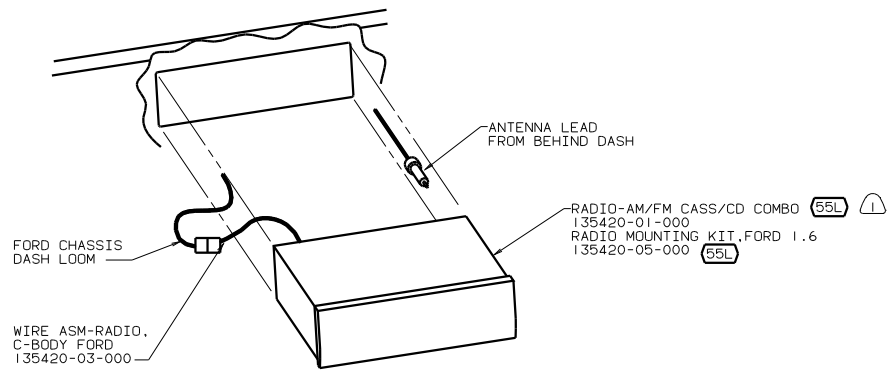

FORD CHASSIS
DASH LOOM

WIRE ASM-RADIO.
C-BODY FORD
135420-03-000

ANTENNA LEAD
FROM BEHIND DASH

RADIO-AM/FM CASS/CD COMBO
135420-01-000
RADIO MOUNTING KIT, FORD 1.6
135420-05-000

1 SLIDE RADIO INTO FORD DASH OPENING ENGAGING T-RAIL
ON BOTTOM OF RADIO UNTIL LOCKED IN PLACE.

NOTES:

55L RADIO-AM/FM CASSETTE/CD
300 & 400-SERIES FORD
(RLC APRIL)

TITLE:		RADIO INSTL	
DO NOT SCALE DRAWING	SIZE	DWG NO	135297
SHEET 8	OF 8	1.0