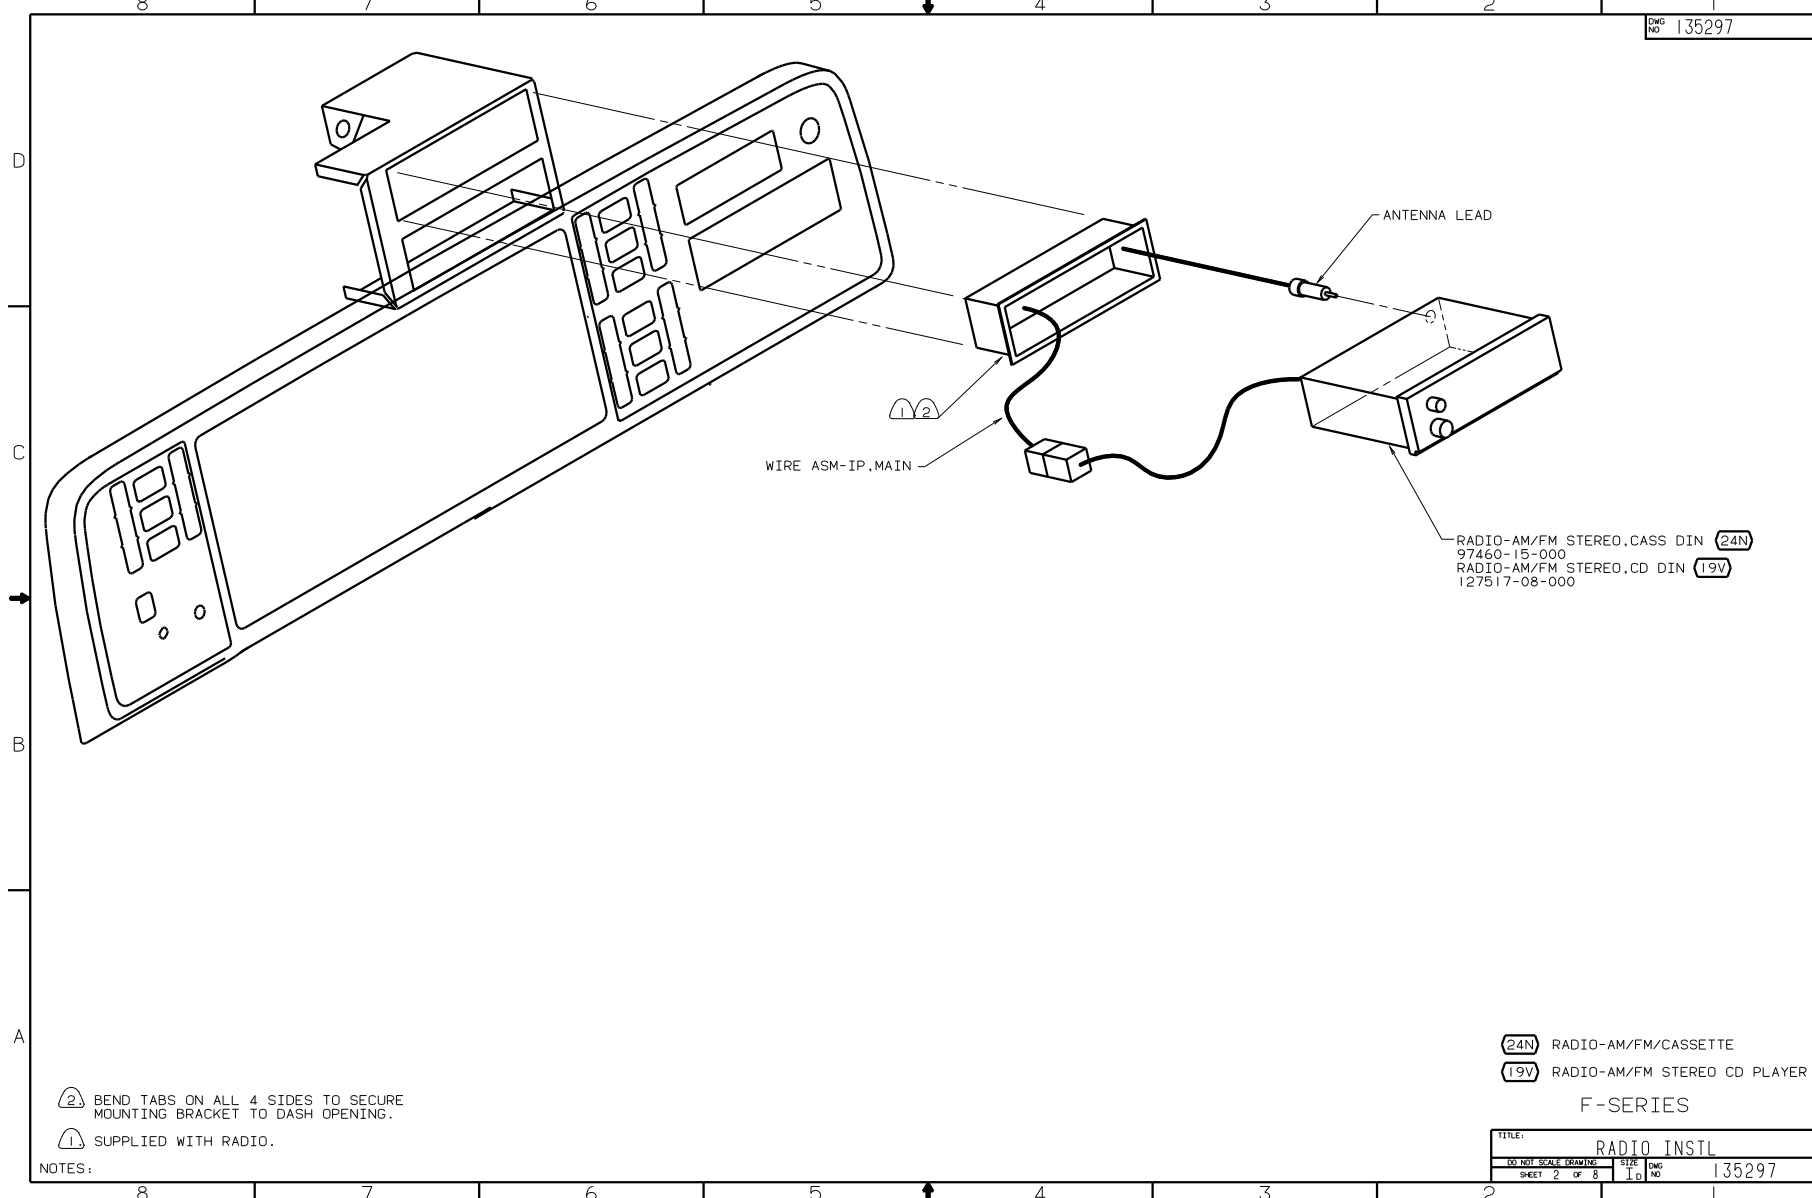

- ② BEND TABS ON ALL 4 SIDES TO SECURE MOUNTING BRACKET TO DASH OPENING.
- ① SUPPLIED WITH RADIO.

NOTES:

- ②4N RADIO-AM/FM/CASSETTE
- ①9V RADIO-AM/FM STEREO CD PLAYER

F-SERIES

TITLE:		RADIO INSTL	
DO NOT SCALE DIMENSIONS	SCALE	DWG NO	135297
SHEET 2	OF 8		