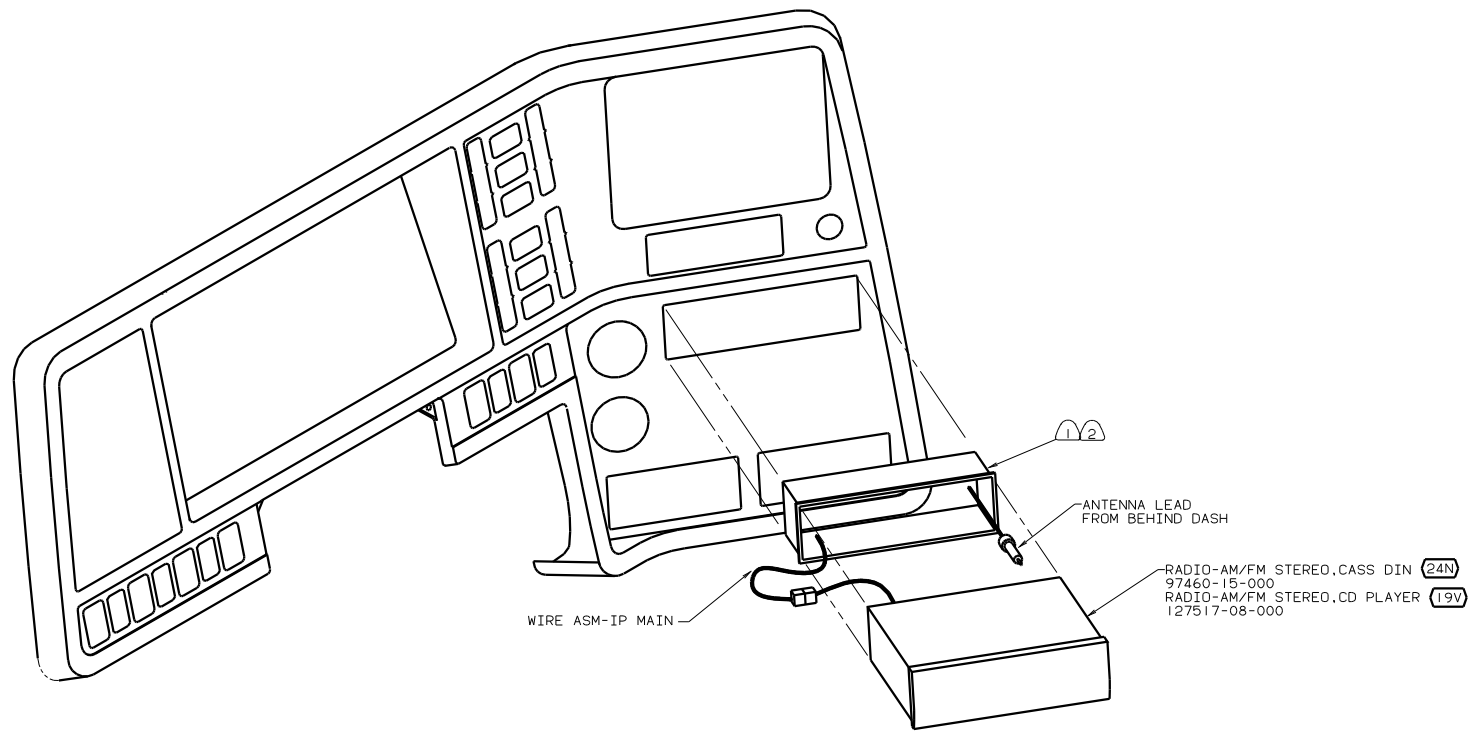

WIRE ASM-IP MAIN

ANTENNA LEAD FROM BEHIND DASH

RADIO-AM/FM STEREO, CASS DIN **24N**
97460-15-000
RADIO-AM/FM STEREO, CD PLAYER **19V**
127517-08-000

1. NOTES:
- ② BEND TABS ON ALL 4 SIDES TO SECURE MOUNTING BRACKET TO DASH OPENING.
  - ① SUPPLIED WITH RADIO.

- **24N** RADIO-AM/FM/CASSETTE
- **19V** RADIO-AM/FM STEREO CD PLAYER

P SERIES

TITLE:		RADIO INSTL	
DO NOT SCALE DRAWING	SIZE	DWG NO	135297
SHEET 5	of 8	I.D.