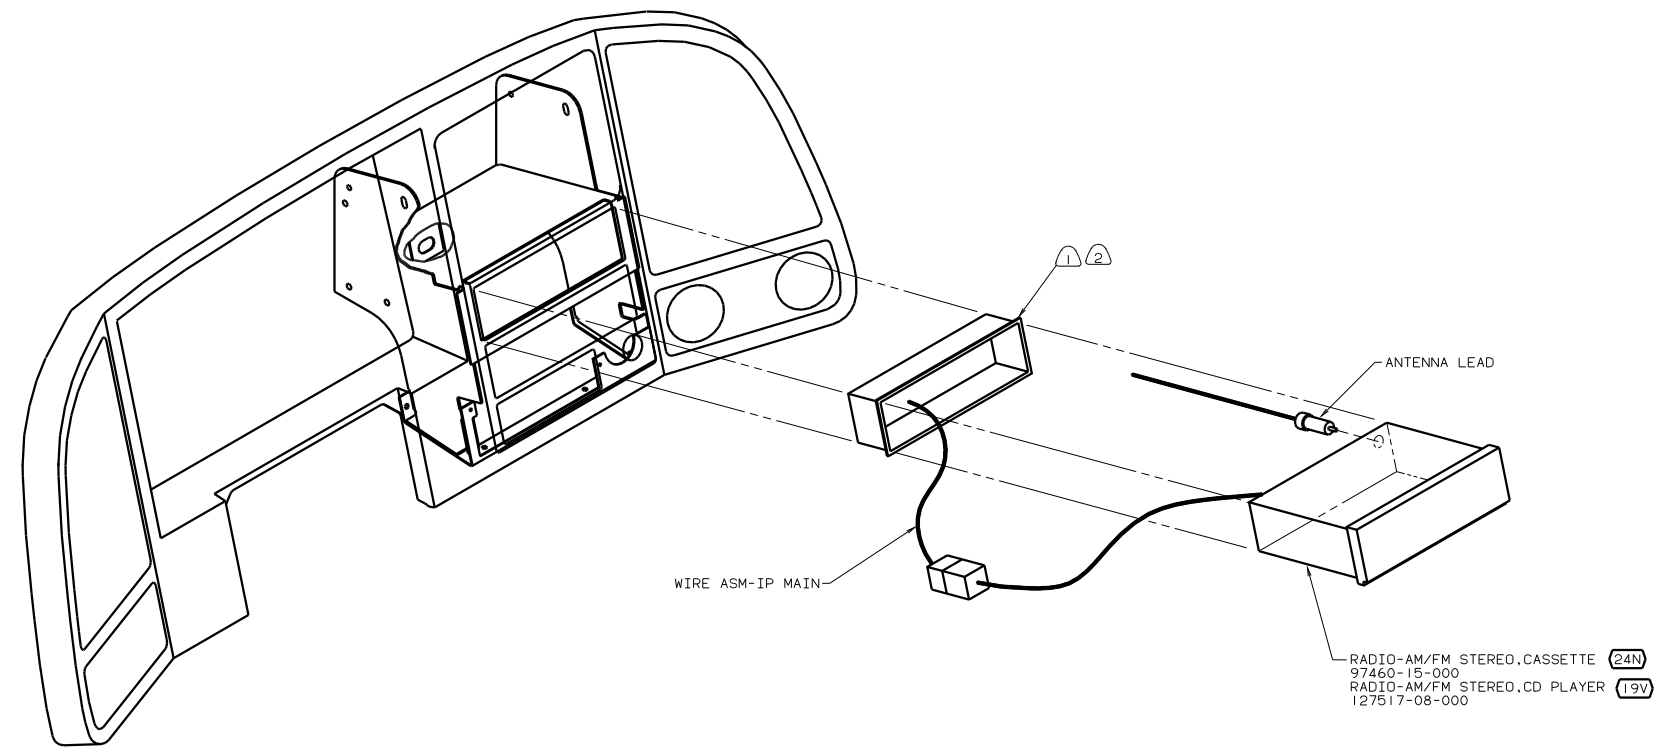

WIRE ASM-IP MAIN

ANTENNA LEAD

RADIO-AM/FM STEREO CASSETTE (24N)  
 97460-15-000  
 RADIO-AM/FM STEREO CD PLAYER (19V)  
 127517-08-000

- NOTES:
- (2) BEND TABS ON ALL 4 SIDES TO SECURE MOUNTING BRACKET TO DASH OPENING.
  - (1) SUPPLIED WITH RADIO.