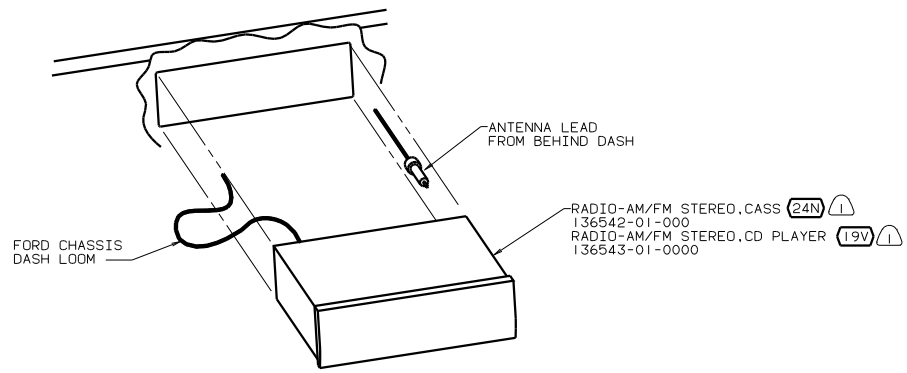

(1) SLIDE RADIO INTO FORD DASH OPENING ENGAGING T-RAIL ON BOTTOM OF RADIO UNTIL LOCKED IN PLACE.

NOTES:

(24N) RADIO-AM/FM/CASSETTE
(19V) RADIO-AM/FM STEREO CD PLAYER
300 & 400-SERIES
(PRIOR TO APRIL)

TITLE:		RADIO INSTL	
DO NOT SCALE DIMENSIONS	SHEET	DWG NO	135297
7	of 8