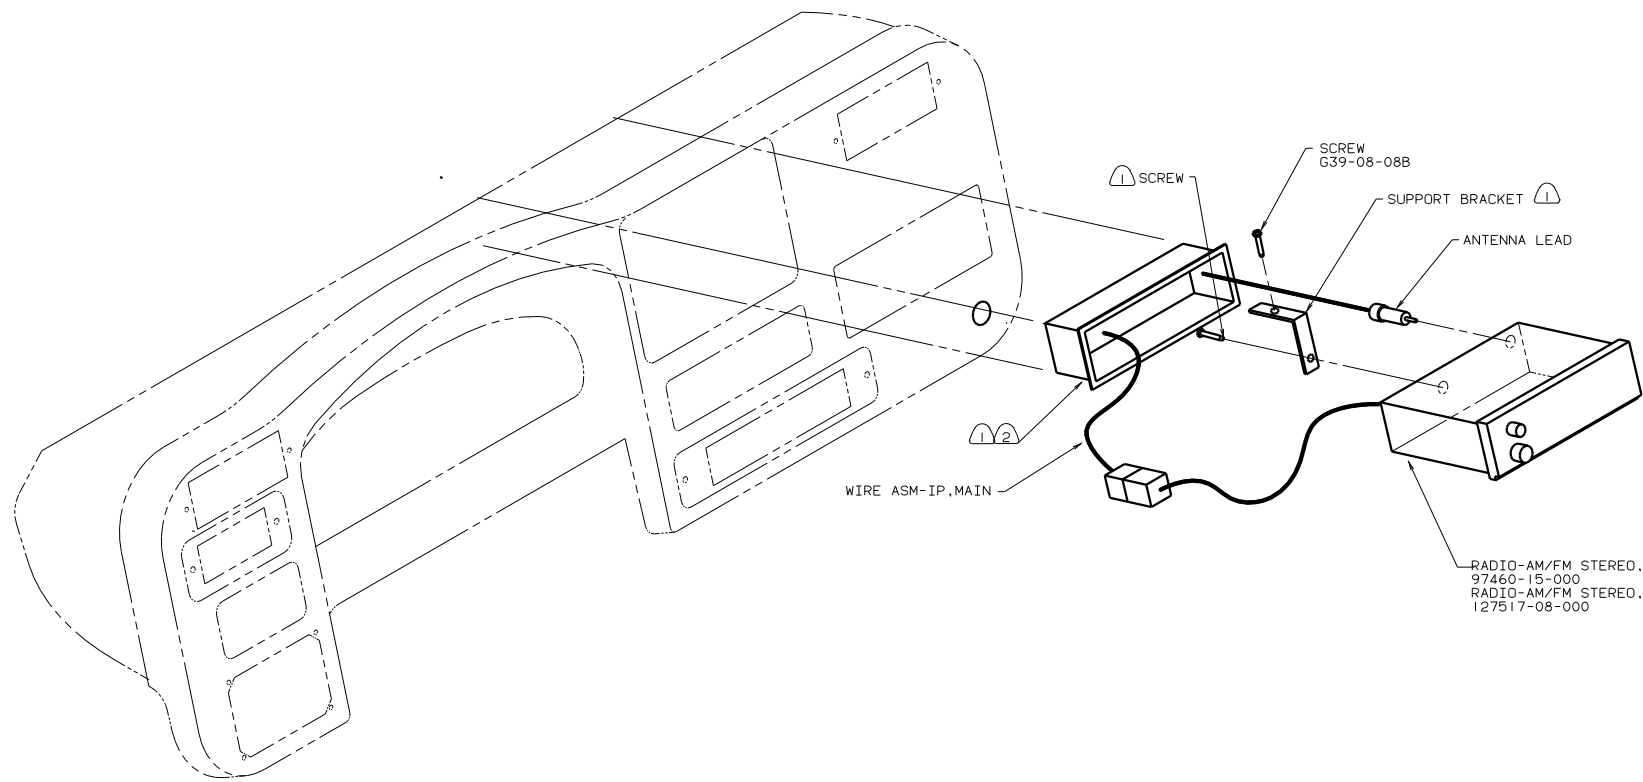

D
C
B
A

SCREW
SCREW 639-08-08B
SUPPORT BRACKET (1)
ANTENNA LEAD
WIRE ASM-IP.MAIN
RADIO-AM/FM STEREO,CASS DIN (24N)
97460-15-000
RADIO-AM/FM STEREO,CD DIN (19V)
127517-08-000

(2) BEND TABS ON ALL 4 SIDES TO SECURE MOUNTING BRACKET TO DASH OPENING.
(1) SUPPLIED WITH RADIO.

NOTES:

(19V) RADIO-AM/FM STEREO CD PLAYER
(24N) RADIO-AM/FM/CASSETTE

G-SERIES

TITLE: RADIO INSTL	
DO NOT SCALE DIMENSIONS	SIZE I.D.
SHEET 3 OF 8	DWG NO 135297

8 7 6 5 4 3 2 1

8 7 6 5 4 3 2 1