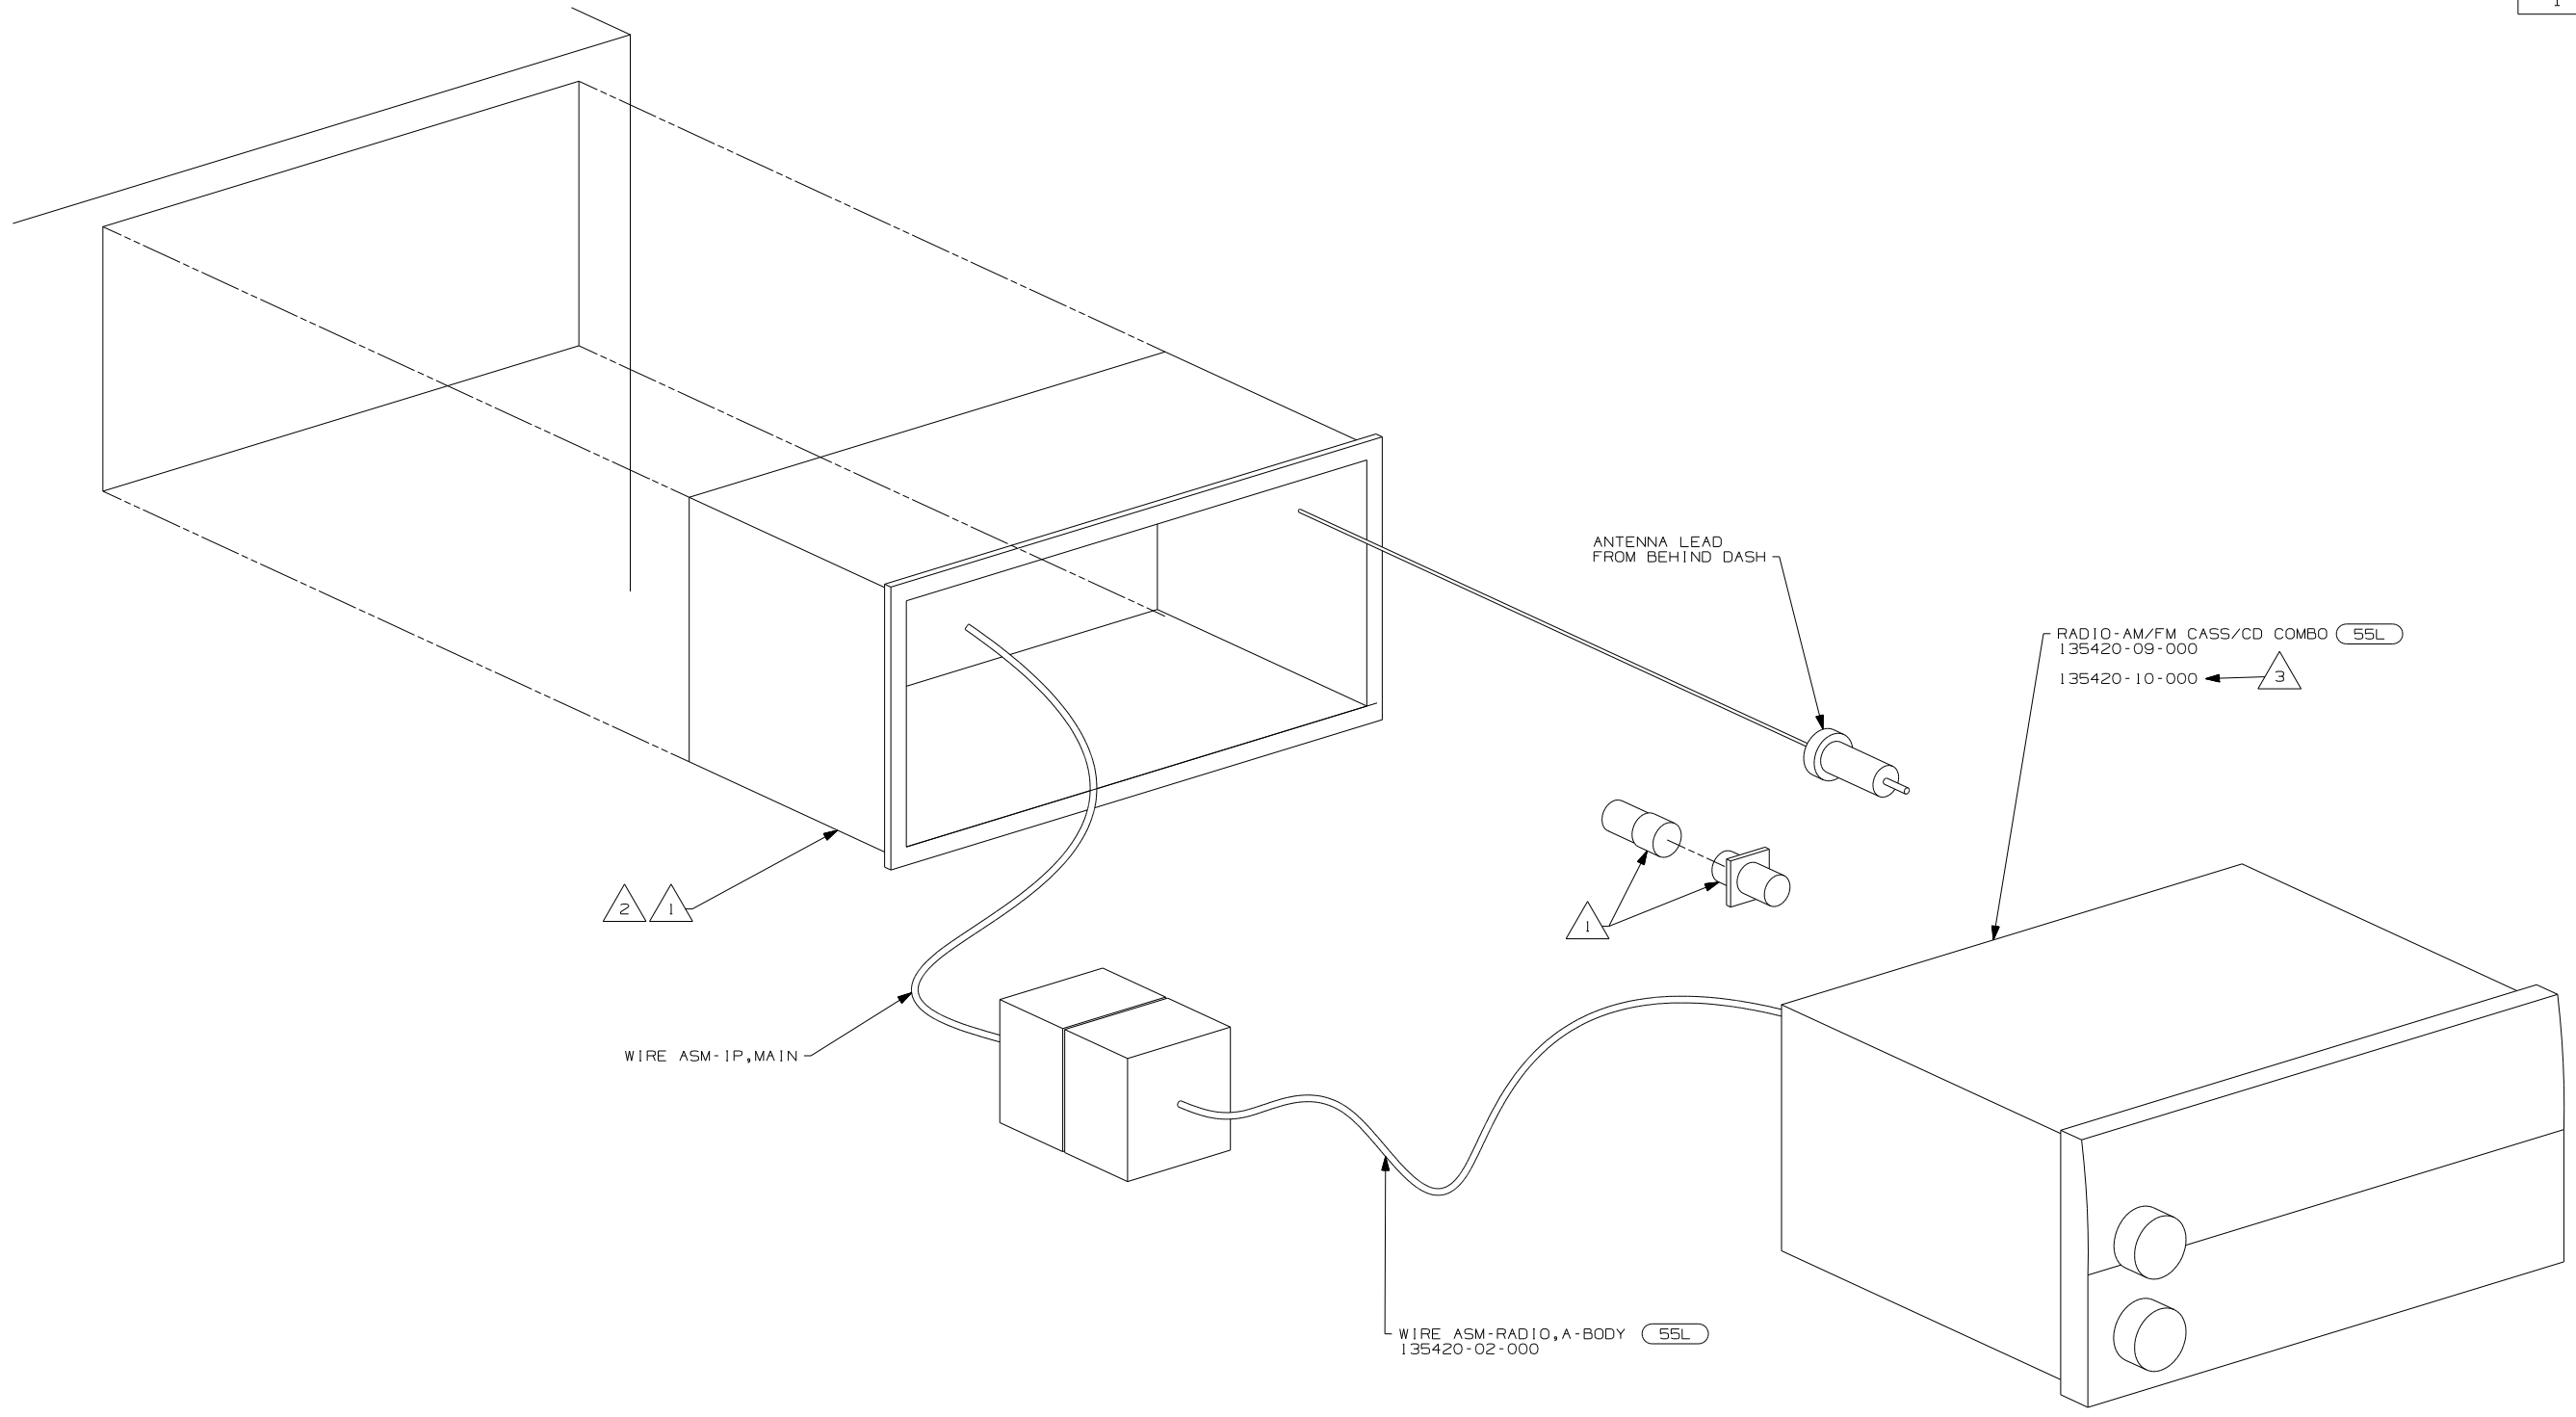

RADIO-AM/FM CASS/CD COMBO (55L)
135420-09-000
135420-10-000 ← 3

ANTENNA LEAD FROM BEHIND DASH

WIRE ASM-IP,MAIN

WIRE ASM-RADIO,A-BODY (55L)
135420-02-000

(52T) CD CHANGER-10 DISC
(55L) RADIO-AM/FM CASSETTE/CD

1. NOTES:
2. 3 TO BE SUPPLIED IN WINNEBAGOS OWNERS CASE
   - 2 BEND TABS ON ALL 4 SIDES TO SECURE MOUNTING BRACKET TO DASH OPENING.
   - 1 SUPPLIED WITH MOUNTING KIT 135420-07-000.

P SERIES	
FIRST USED	04 MOTORHOMES
DO NOT SCALE DRAWING	
TITLE	RADIO INSTL
SHEET 6	PART NO 145057