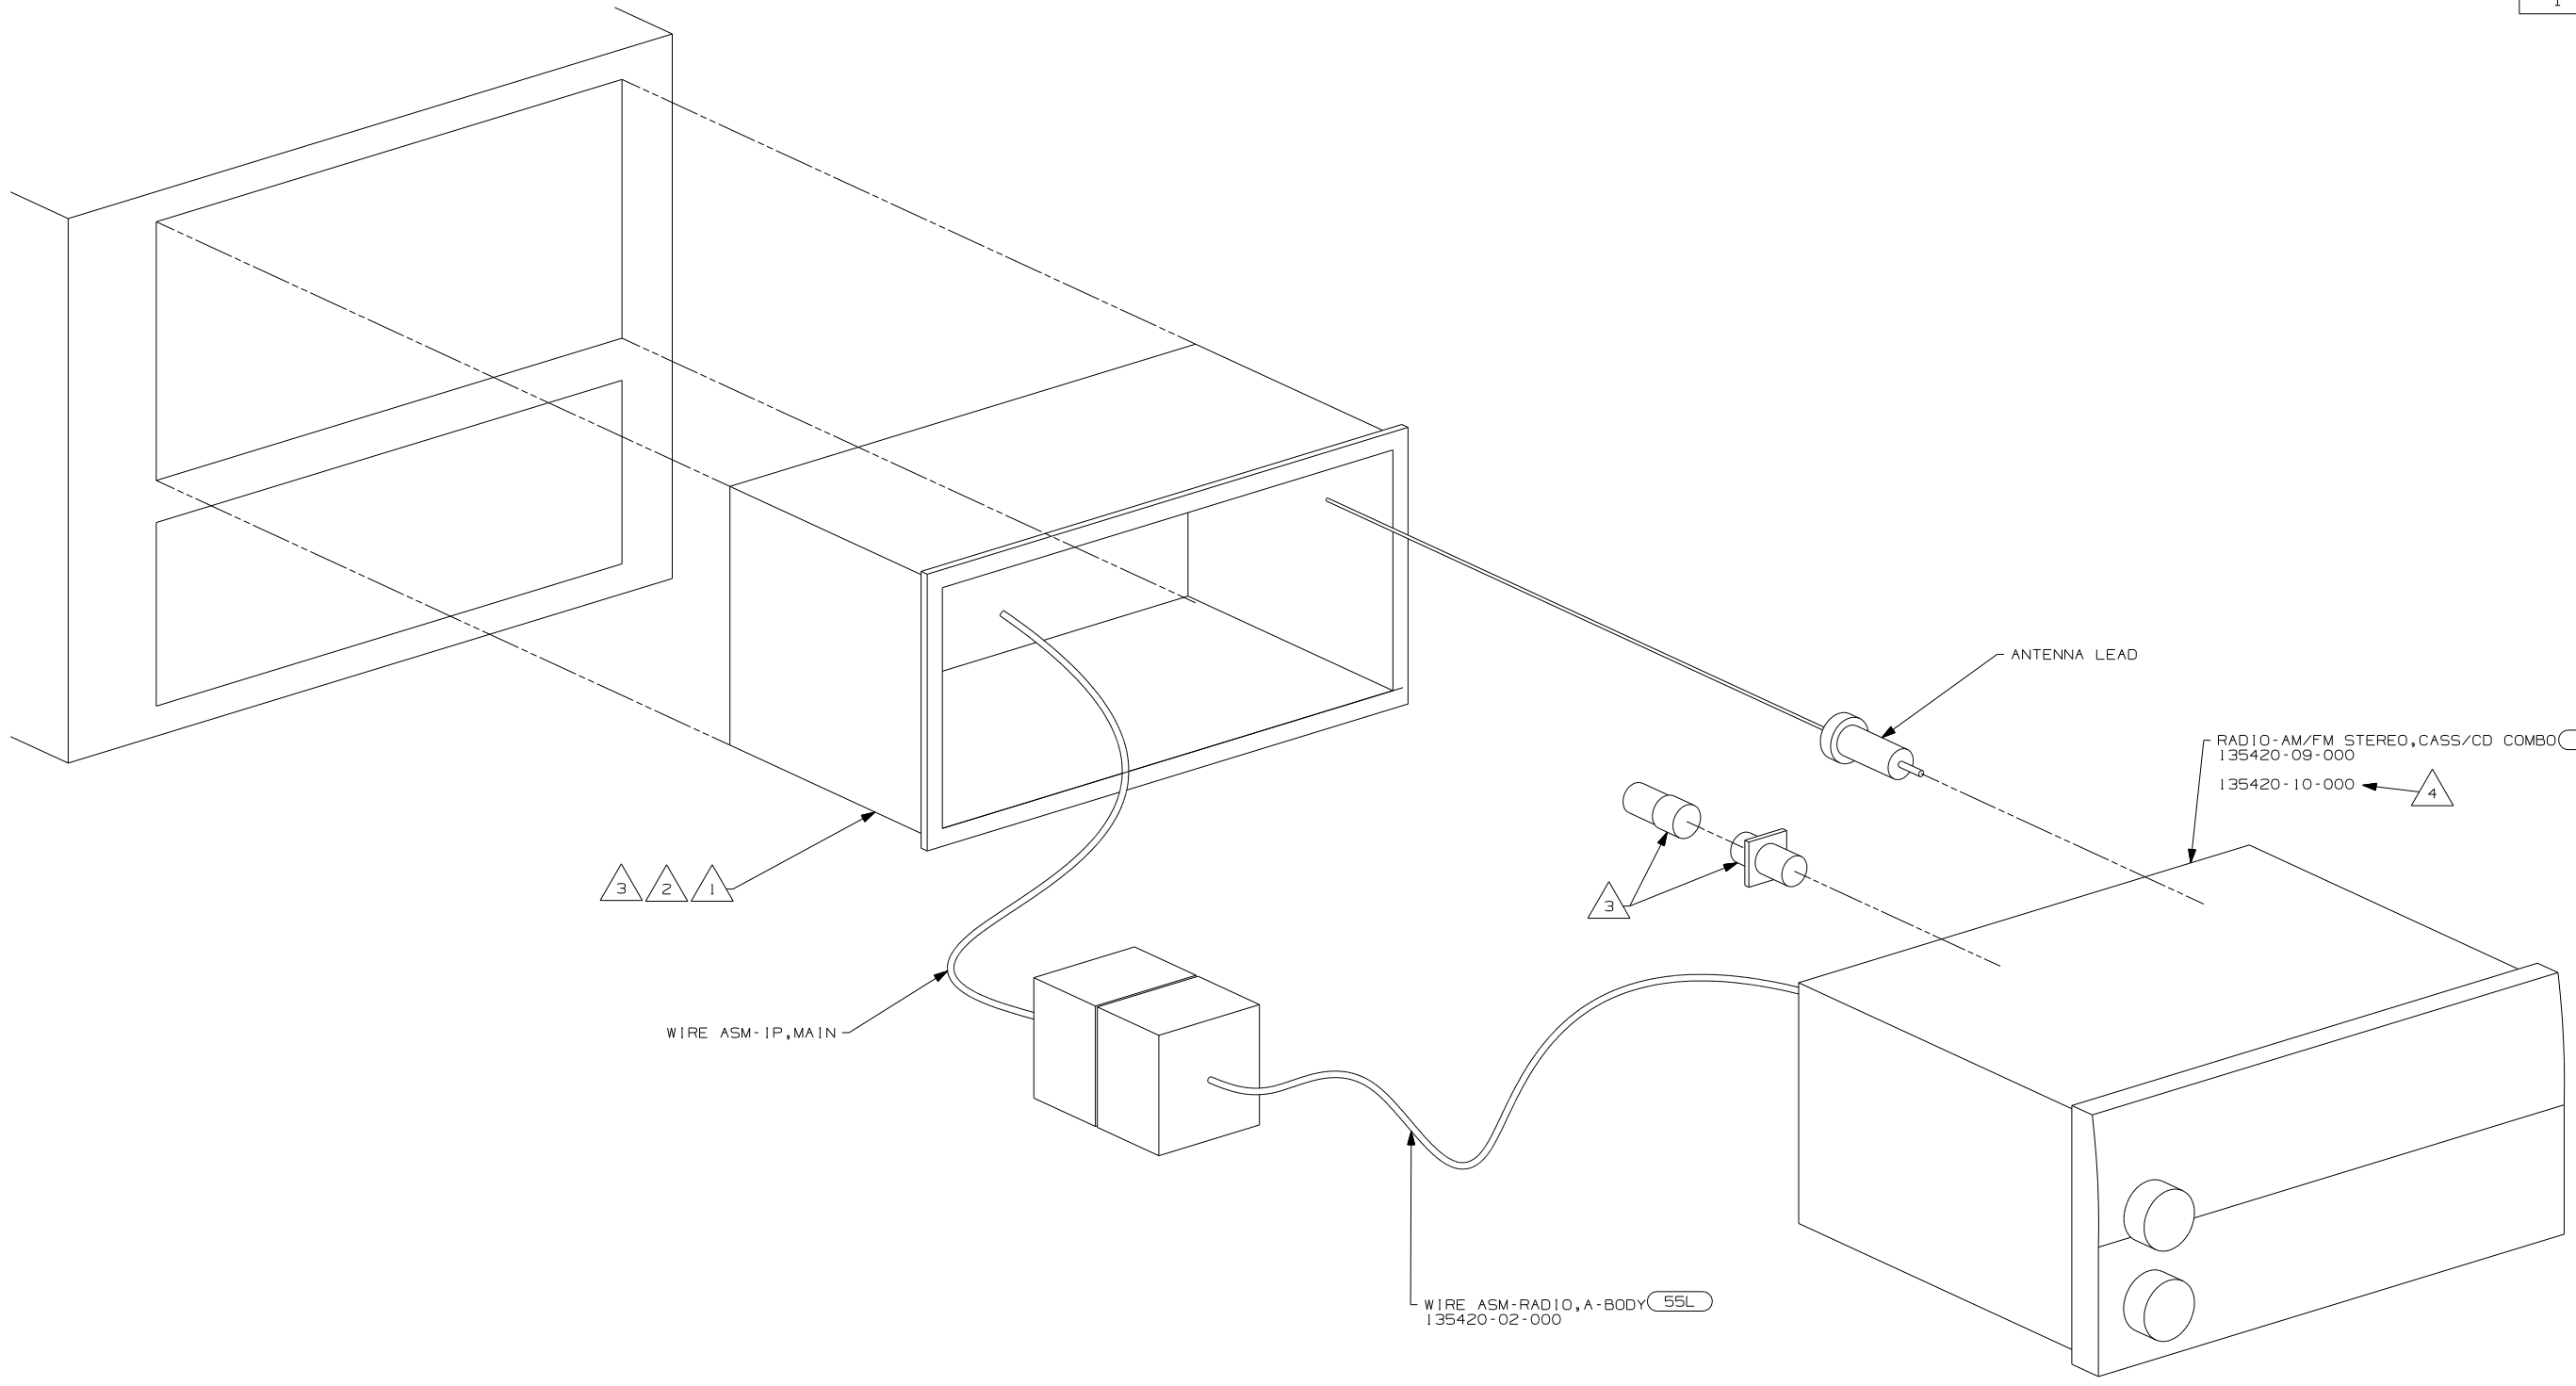

1. NOTES:
2. 4 TO BE SUPPLIED IN WINNEBAGOS OWNERS CASE
   - 3 SUPPLIED WITH MOUNTING KIT 135420-07-000 (55L) ONLY.
   - 2 BEND TABS ON ALL 4 SIDES TO SECURE MOUNTING BRACKET TO DASH OPENING.
   - 1 SUPPLIED WITH RADIO (24N) ONLY.

(55L) RADIO-AM/FM CASSETTE/CD
D SERIES

FIRST USED	04 MOTORHOMES
DO NOT SCALE DRAWING	
TITLE	RADIO INSTL
SHEET 3	PART NO 145057