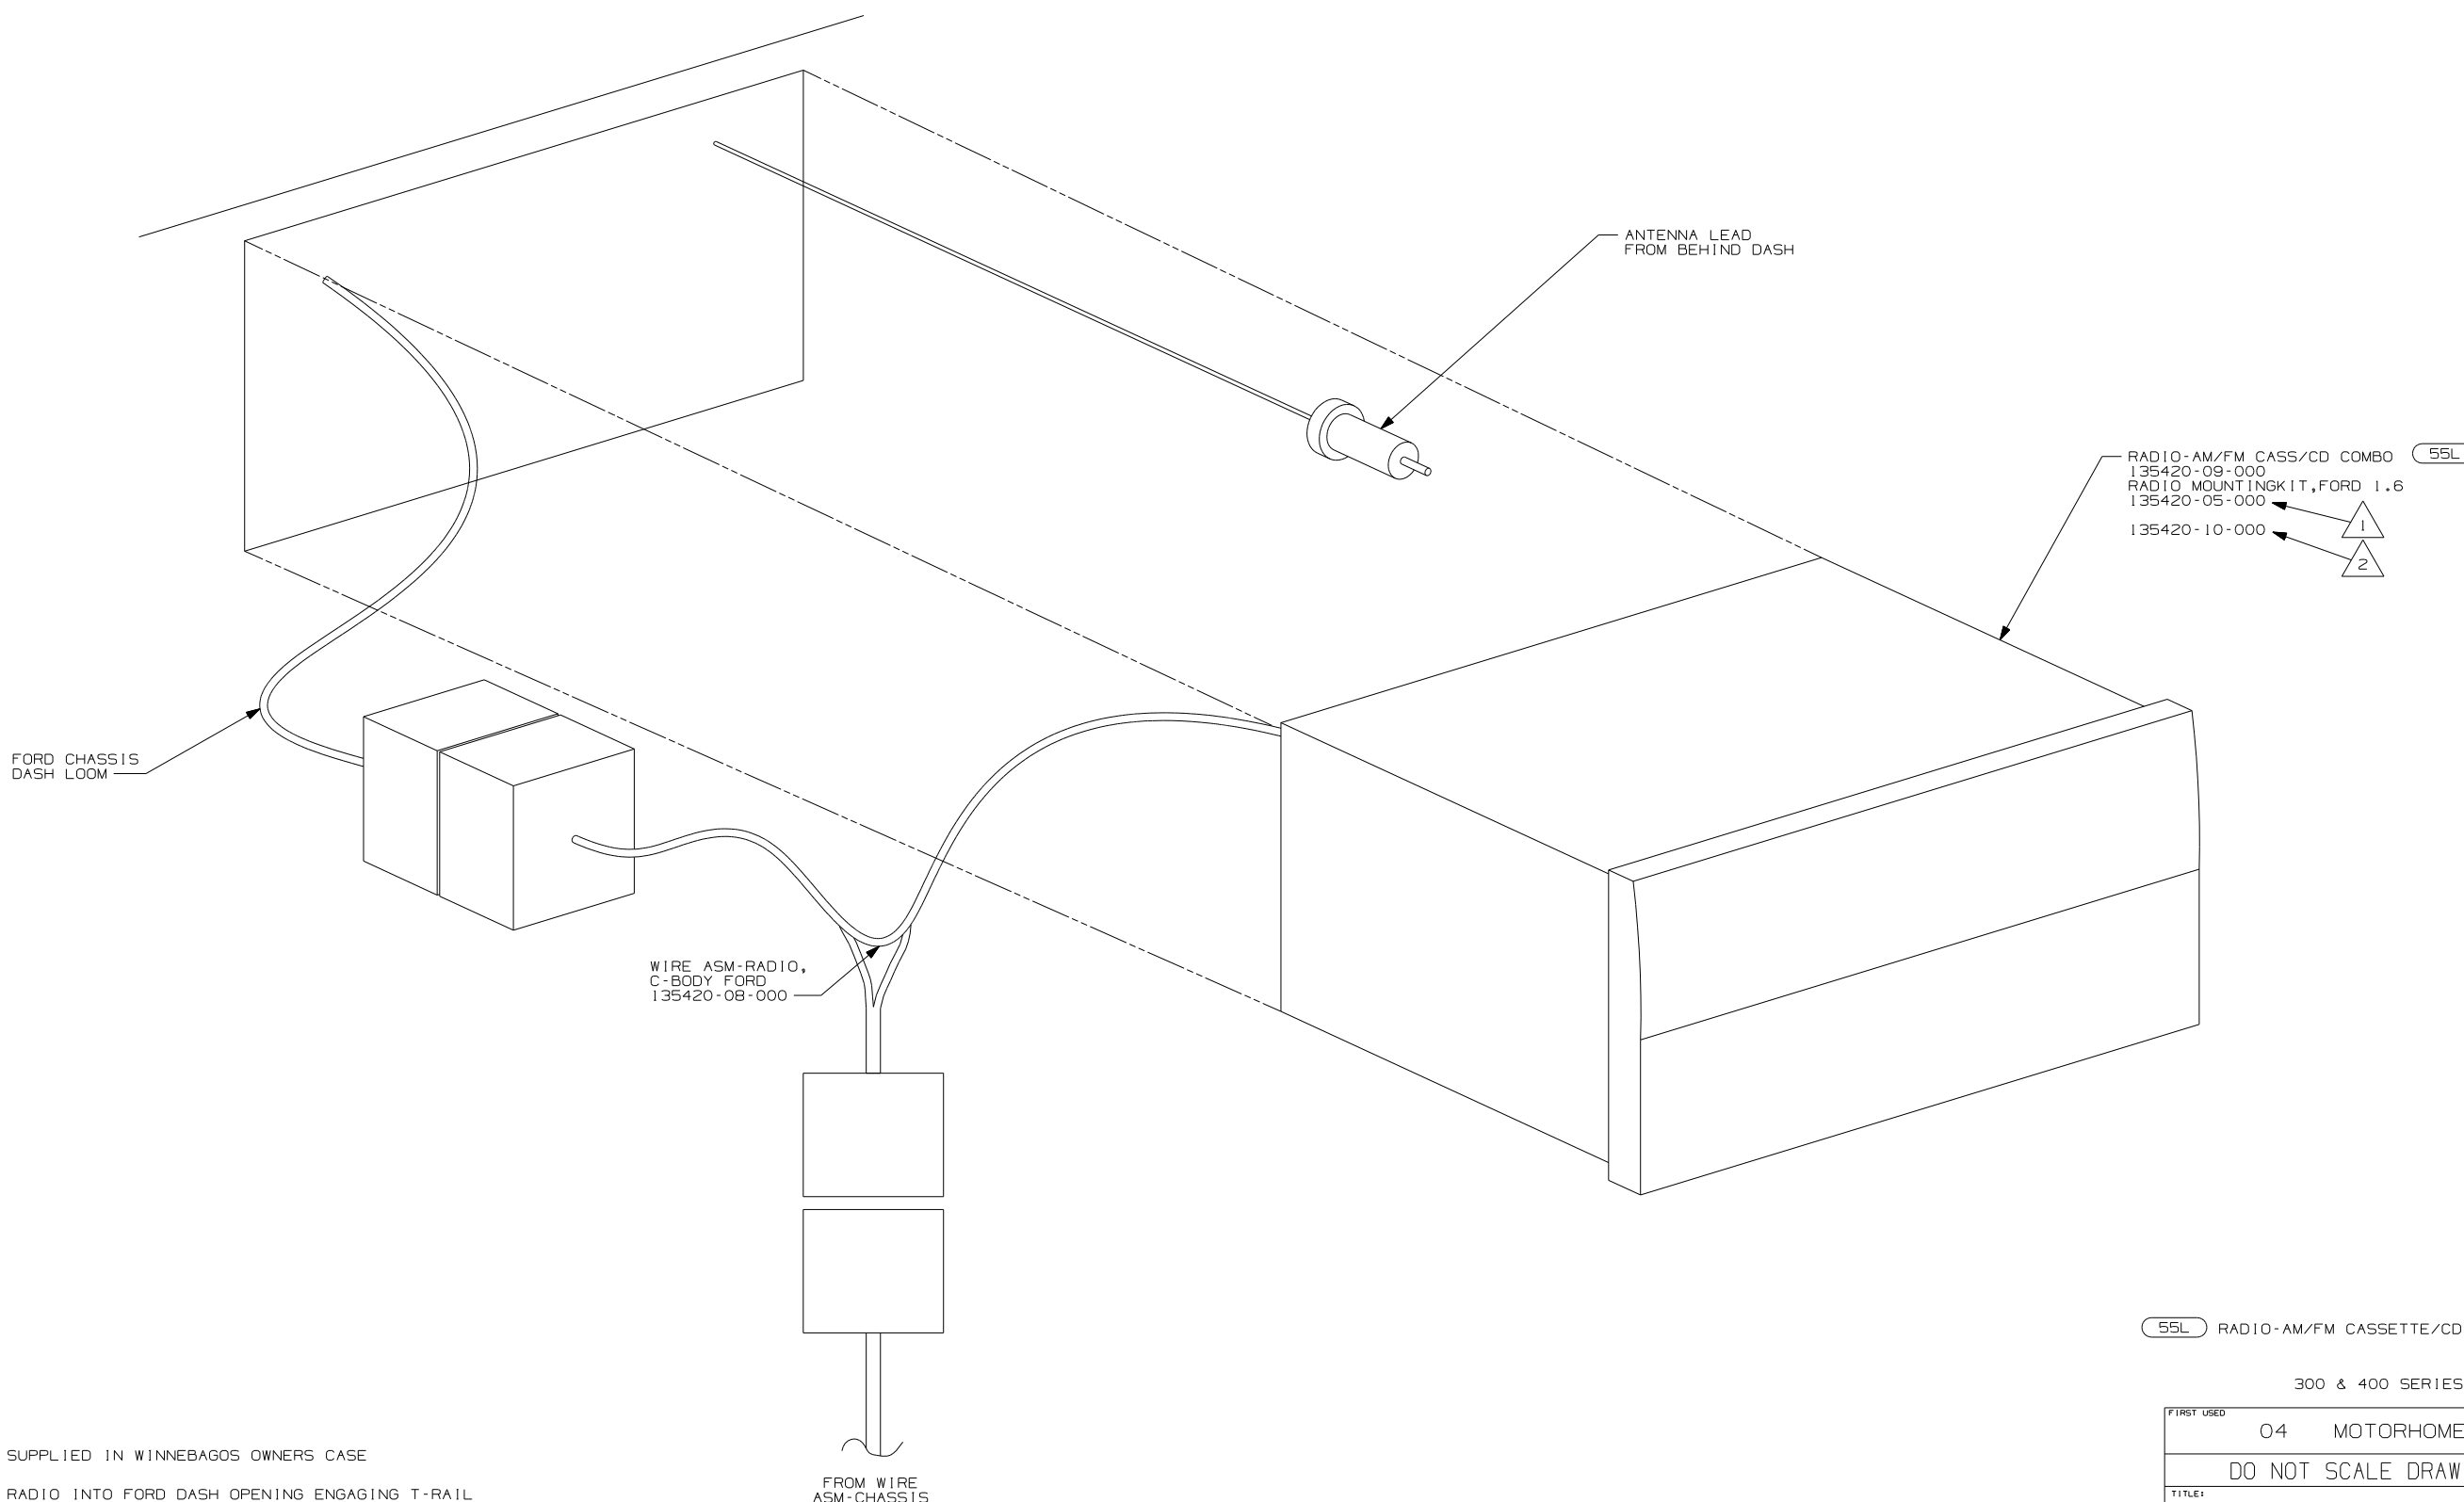

DO NOT SCALE DRAWING

TITLE:	RADIO INSTL
SHEET 1 OF 8	PART NO 145057

- NOTES:
- 3 TO SATELLITE RECEIVER. SEE WIRING INSTL-FRONT END FOR ADDITIONAL INFORMATION.
 - 2 BEND TABS ON ALL 4 SIDES TO SECURE MOUNTING BRACKET TO DASH OPENING.
 - 1 SUPPLIED WITH RADIO