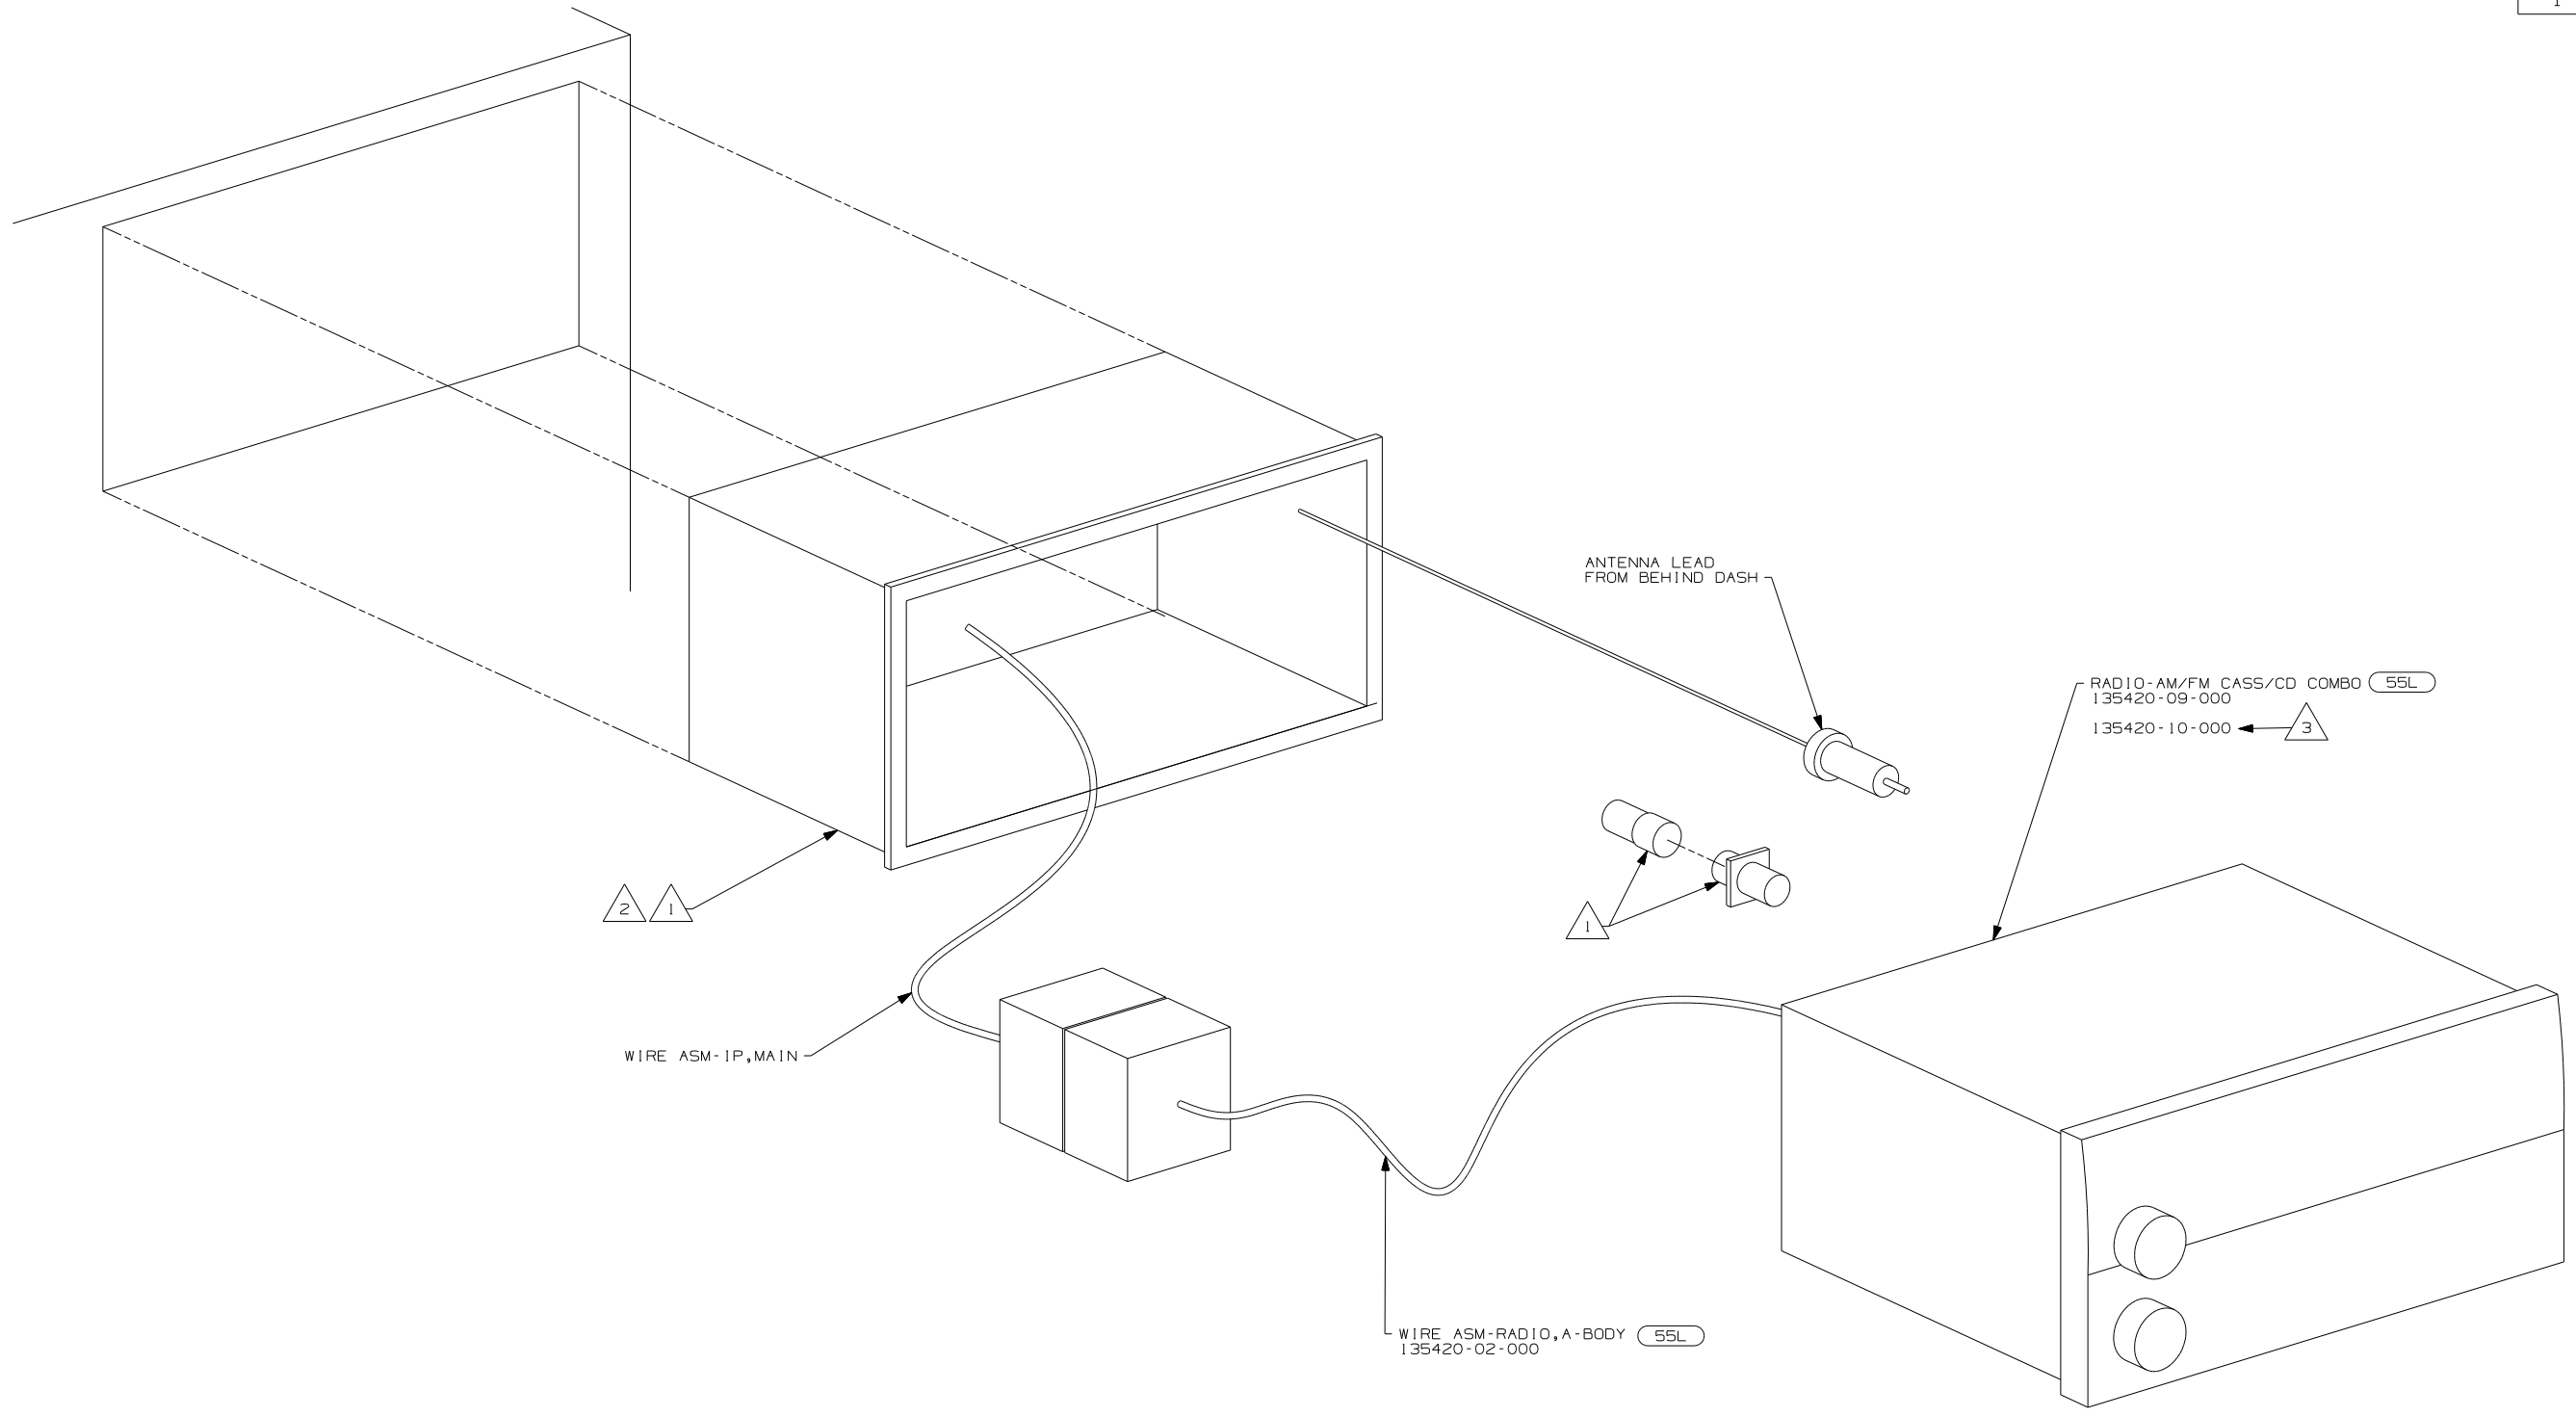

- 3 TO BE SUPPLIED IN WINNEBAGOS OWNERS CASE
- 2 BEND TABS ON ALL 4 SIDES TO SECURE MOUNTING BRACKET TO DASH OPENING.
- 1 SUPPLIED WITH MOUNTING KIT 135420-07-000.

NOTES:

- 52T CD CHANGER-10 DISC
- 55L RADIO-AM/FM CASSETTE/CD

S SERIES

FIRST USED	04 MOTORHOMES
DO NOT SCALE DRAWING	
TITLE:	RADIO INSTL
SHEET 7	PART NO 145057