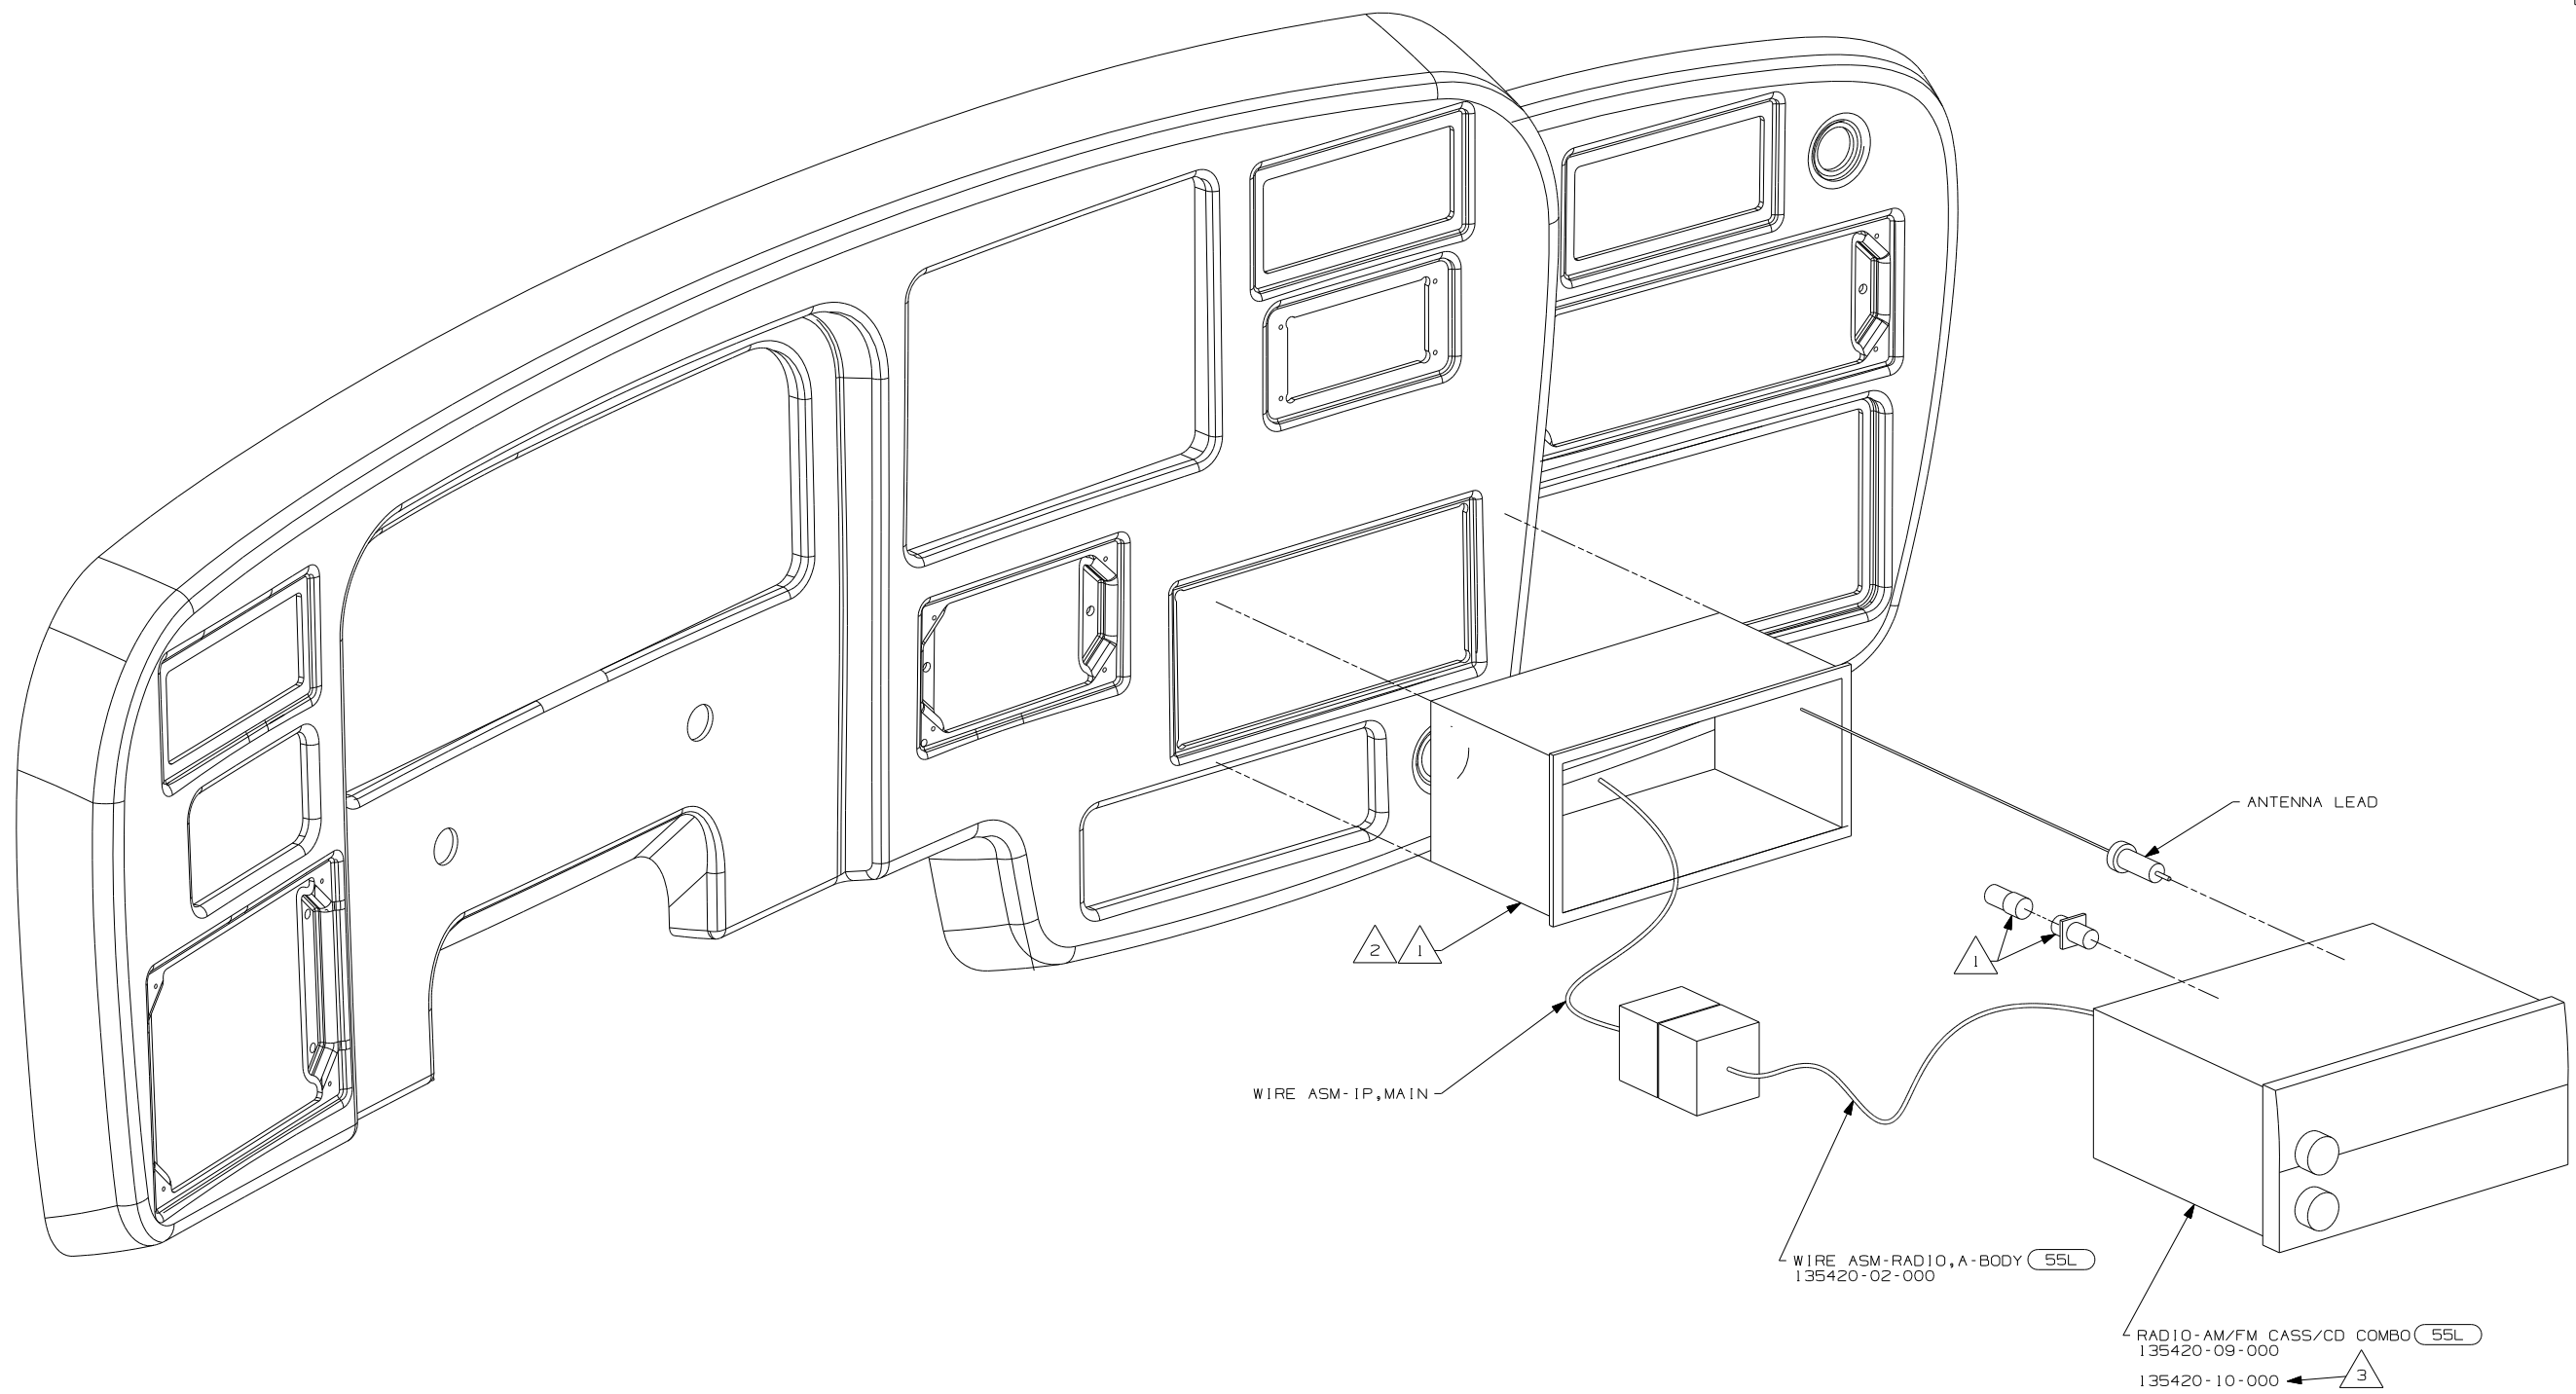

1. NOTES:
2. 3 TO BE SUPPLIED IN WINNEBAGOS OWNERS CASE
   - 2 BEND TABS ON ALL 4 SIDES TO SECURE MOUNTING BRACKET TO DASH OPENING.
   - 1 SUPPLIED WITH MOUNTING KIT 135420-07-000.

- 52T CD CHANGER-10 DISC
- 55L RADIO-AM/FM CASSETTE/CD L SERIES

FIRST USED	
04 MOTORHOMES	
DO NOT SCALE DRAWING	
TITLE: RADIO INSTL	
SHEET 5	PART NO 145057