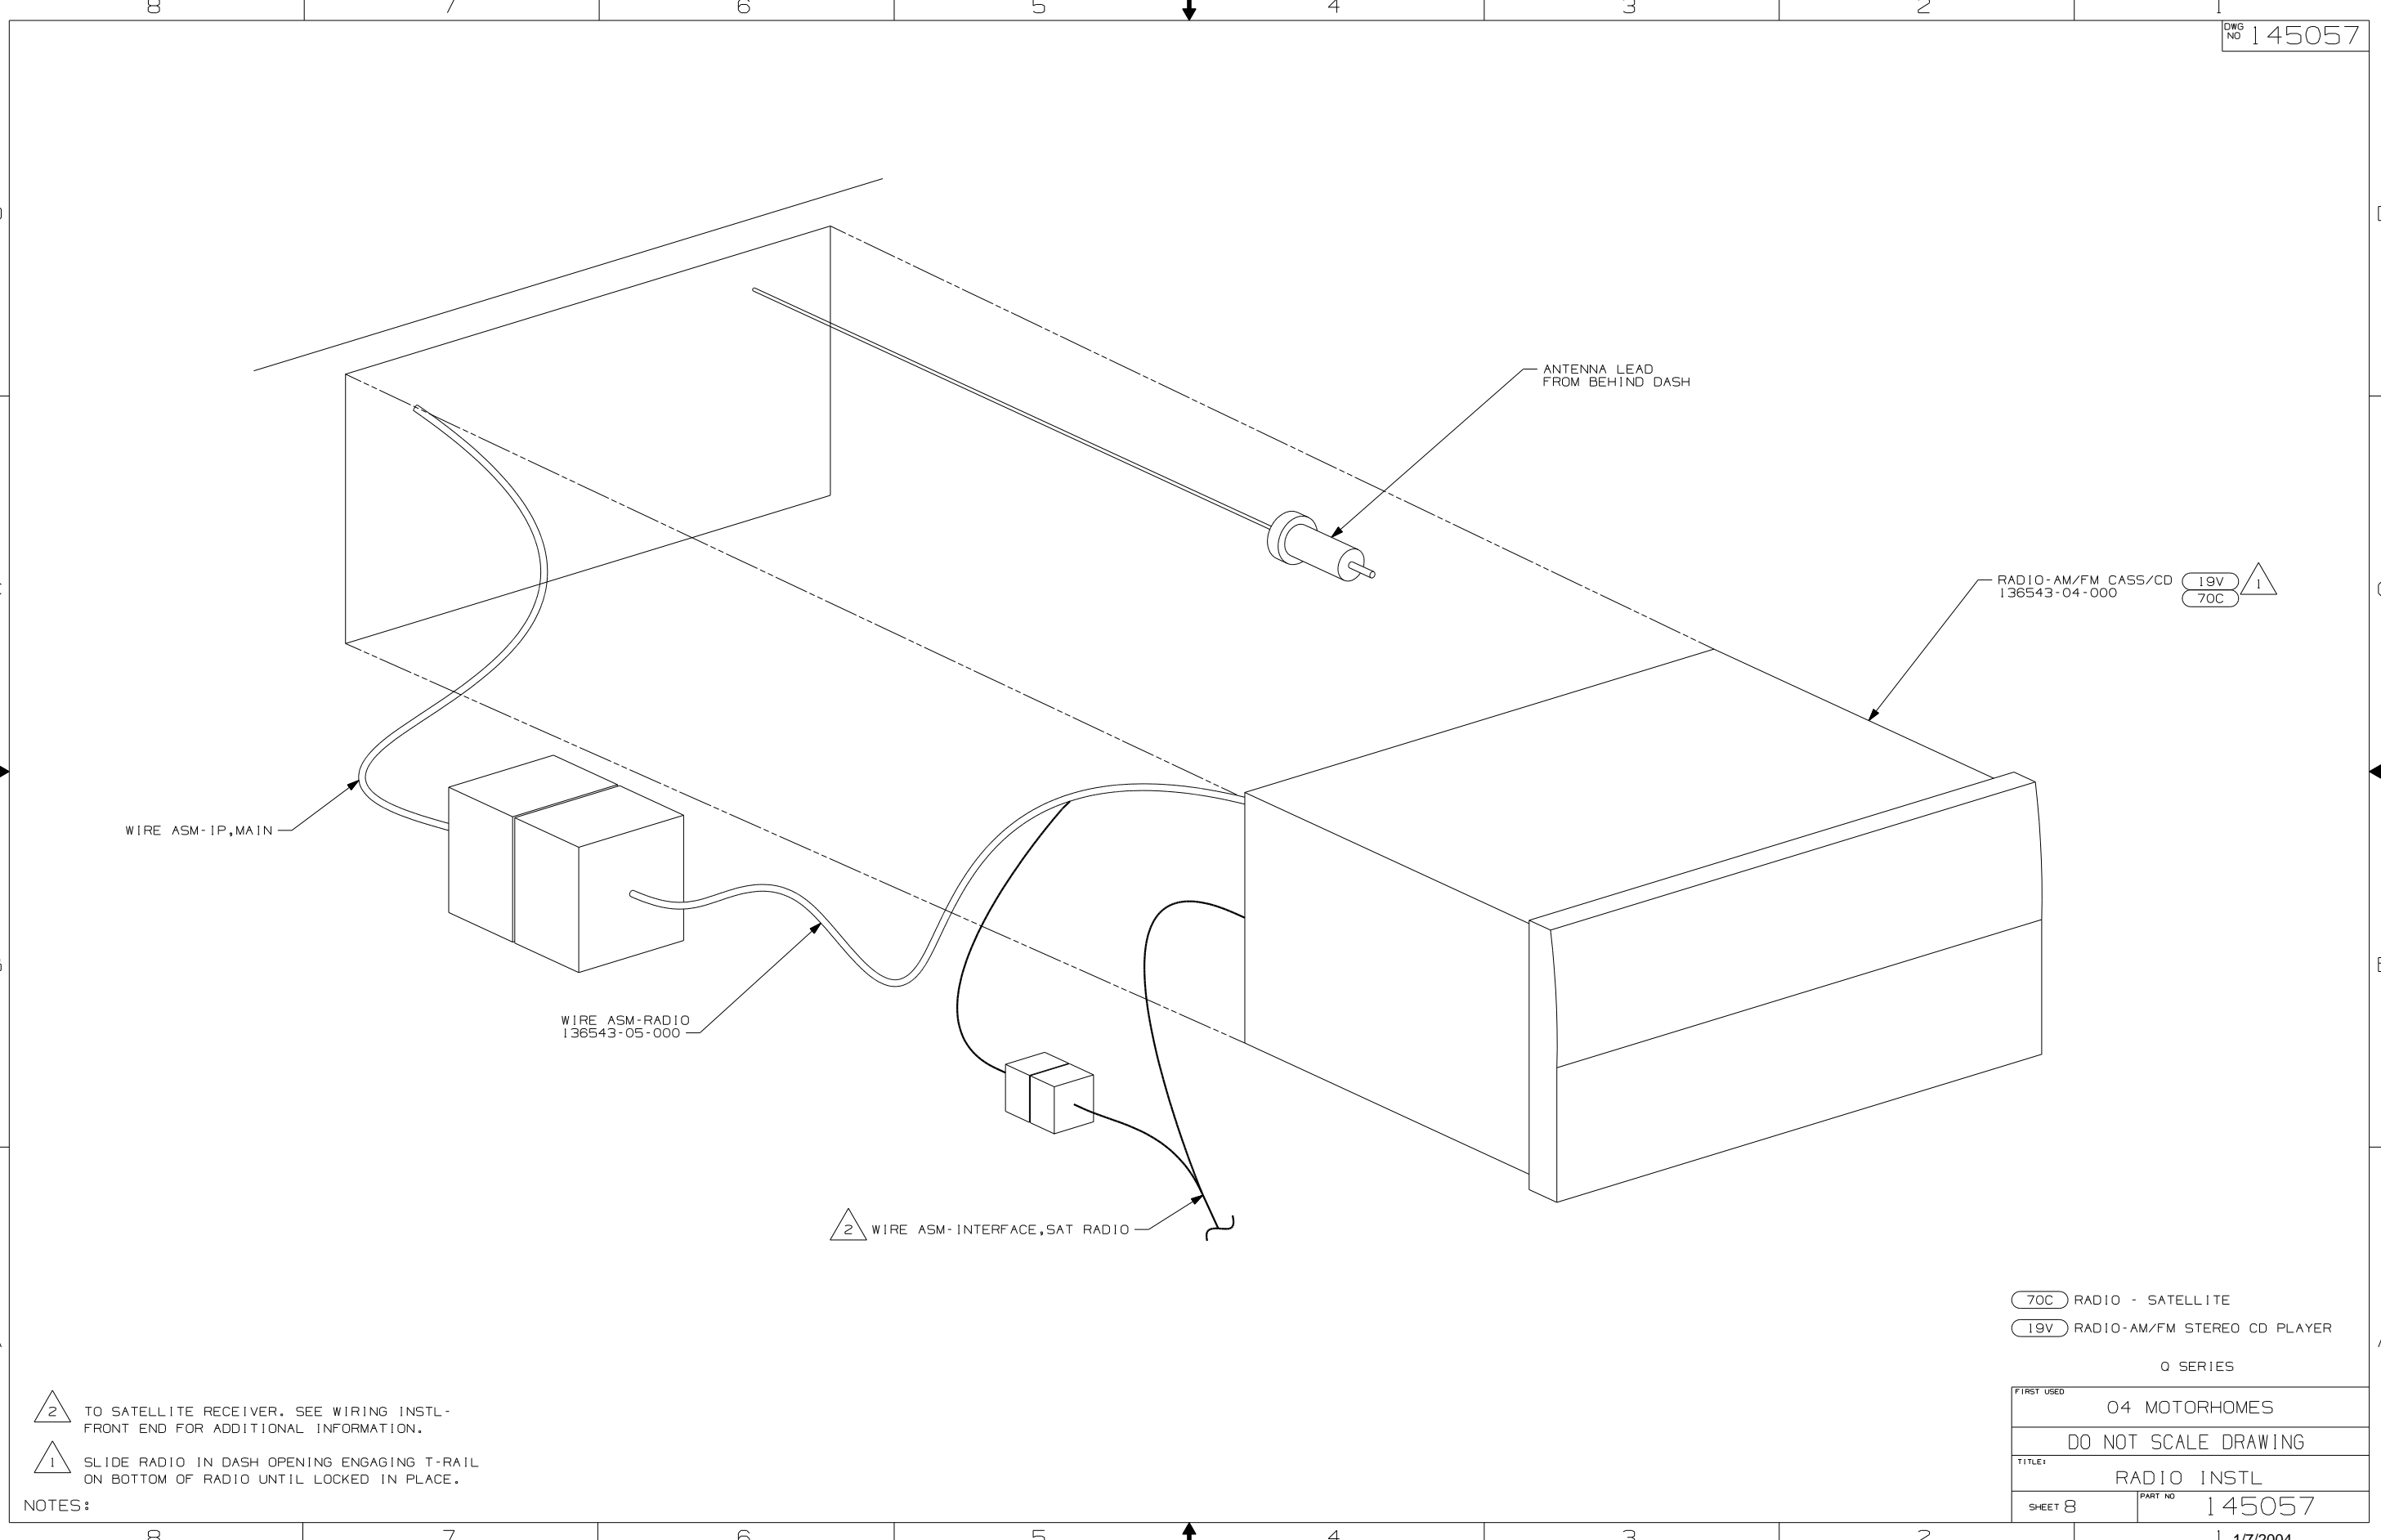

WIRE ASM-IP,MAIN

WIRE ASM-RADIO
136543-05-000

WIRE ASM-INTERFACE,SAT RADIO

ANTENNA LEAD
FROM BEHIND DASH

RADIO-AM/FM CASS/CD
136543-04-000

19V
70C

70C RADIO - SATELLITE
19V RADIO-AM/FM STEREO CD PLAYER

0 SERIES

1. NOTES:
2. 2 TO SATELLITE RECEIVER. SEE WIRING INSTL-FRONT END FOR ADDITIONAL INFORMATION.
   - 1 SLIDE RADIO IN DASH OPENING ENGAGING T-RAIL ON BOTTOM OF RADIO UNTIL LOCKED IN PLACE.

FIRST USED	04 MOTORHOMES
TITLE	DO NOT SCALE DRAWING
SHEET 8	PART NO 145057