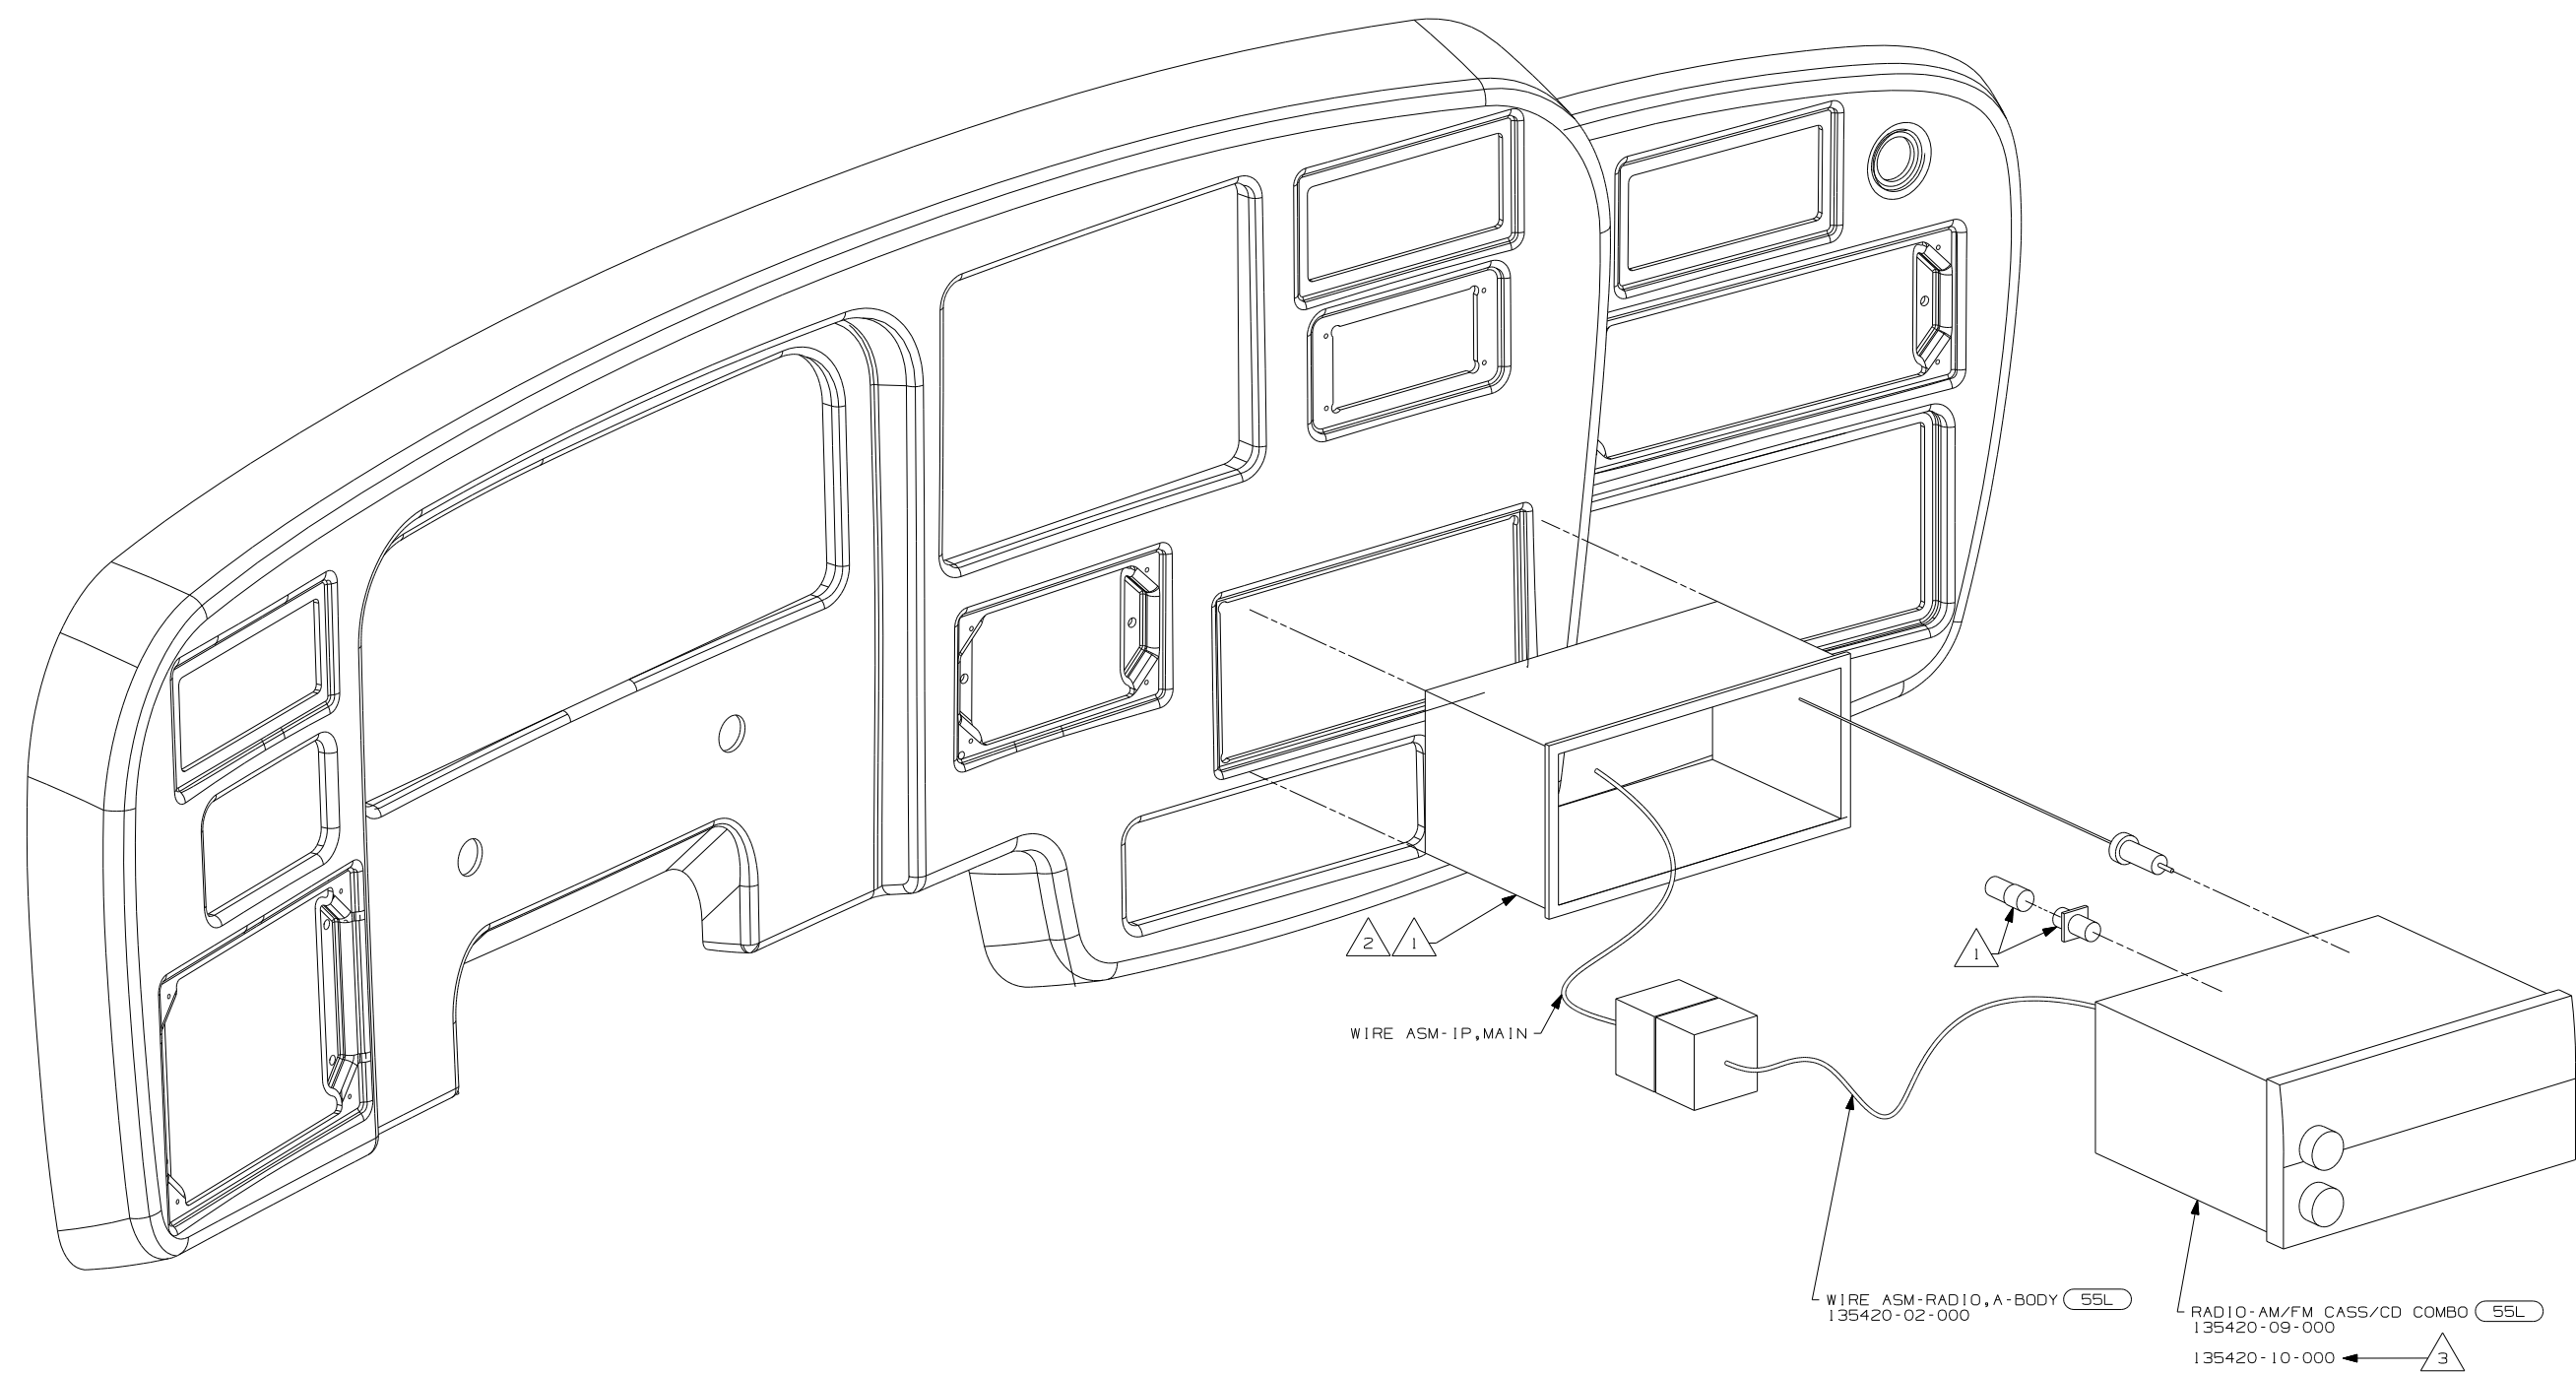

1. (52T) CD CHANGER-10 DISC
   - (55L) RADIO-AM/FM CASSETTE/CD
2. F & G SERIES

1. NOTES:
2. 3 TO BE SUPPLIED IN WINNEBAGOS OWNERS CASE
   - 2 BEND TABS ON ALL 4 SIDES TO SECURE MOUNTING BRACKET TO DASH OPENING.
   - 1 SUPPLIED WITH MOUNTING KIT 135420-07-000.

FIRST USED	
04 MOTORHOMES	
DO NOT SCALE DRAWING	
TITLE: RADIO INSTL	
SHEET 4	PART NO 145057