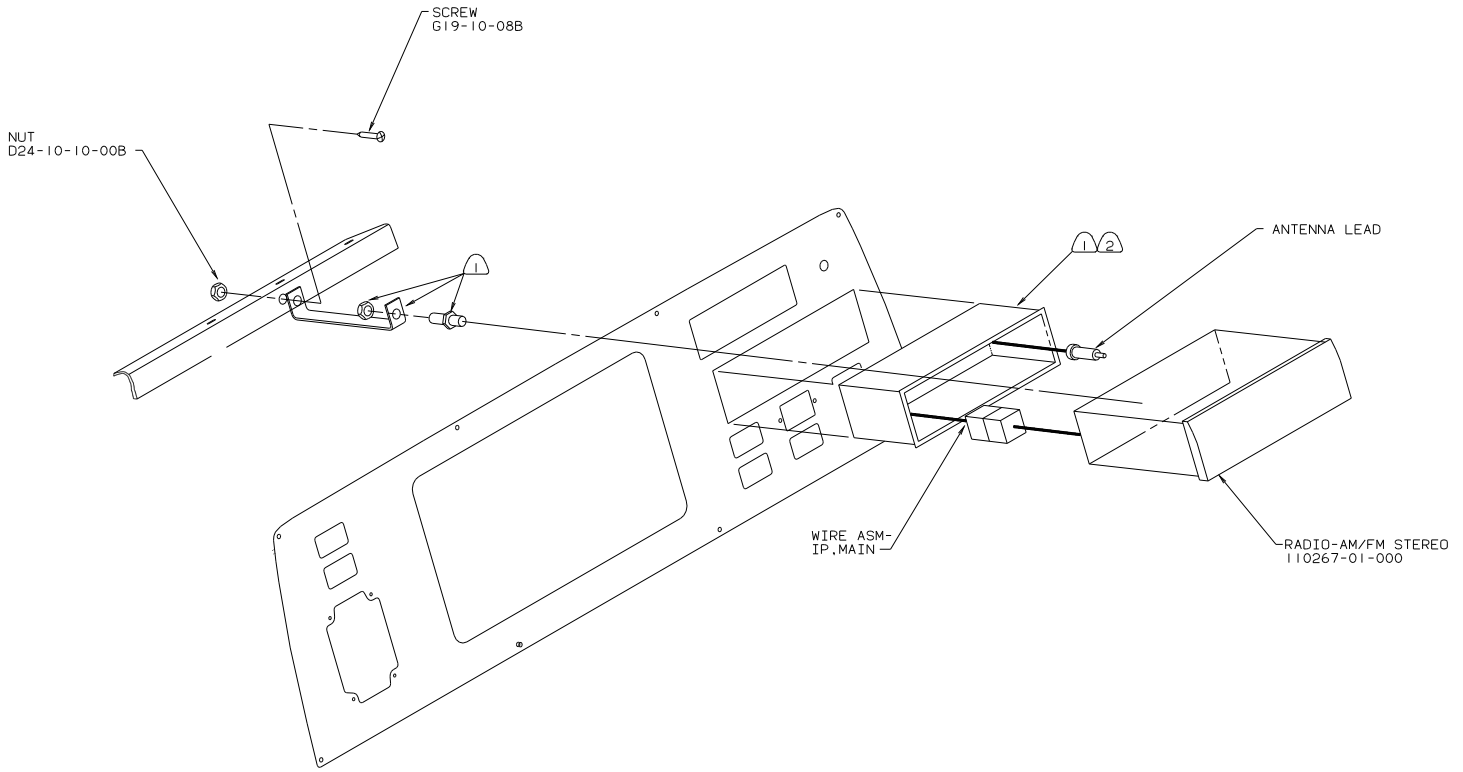

RADIO AM/FM,CASS.
ELECTRONIC,GM
115305-02-000

WIRE ASM-RADIO,DASH
115394-01-000

GM DASH LOOM

- NOTES:
- ③ SUPPLIED WITH RADIO.
 - ② INCLUDED WITH RADIO MOUNTING KIT, GM 115306-01-000
 - ① GM REAR SPEAKER PLUG LOCATED NEAR EMERGENCY BRAKE PEDAL.

CHEVY C-BODY

TITLE:		RADIO INSTL	
DO NOT SCALE DRAWING	SIZE	DWG NO	115651
SHEET 2	OF 5	I.D.	

- NOTES:
- ② BEND TABS ON ALL 4 SIDES TO SECURE MOUNTING BRACKET TO DASH OPENING.
 - ① SUPPLIED WITH RADIO.

95 D-SERIES