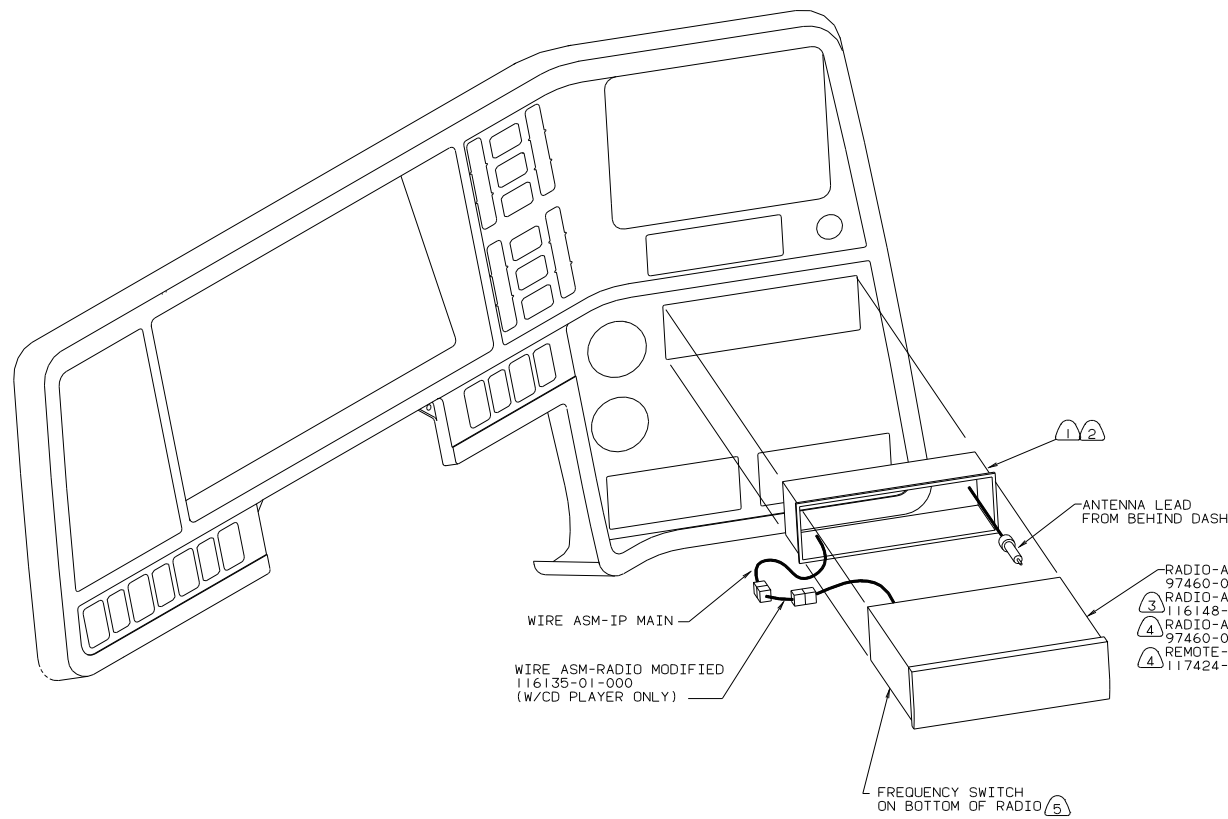

TITLE:		RADIO INSTL	
DO NOT SCALE DRAWING	SIZE	DWG NO	115651
SHEET 3 OF 5	1.0		

- ⑤ WITH WIE EXPORT PREP SET SWITCH TO 9K/50K POSITION.
- ④ WITH WIE EXPORT PREP.
- ③ EXCHANGE WITH CD PLAYER.
- ② BEND TABS ON ALL 4 SIDES TO SECURE MOUNTING BRACKET TO DASH OPENING.
- ① SUPPLIED WITH RADIO.

NOTES:

F & G-SERIES

TITLE:		RADIO INSTL	
DO NOT SCALE DRAWING	SIZE	DWG NO	115651
SHEET 4 OF 5	1.0		

WIRE ASM-IP MAIN

WIRE ASM-RADIO MODIFIED
116135-01-000
(W/CD PLAYER ONLY)

ANTENNA LEAD
FROM BEHIND DASH

FREQUENCY SWITCH
ON BOTTOM OF RADIO