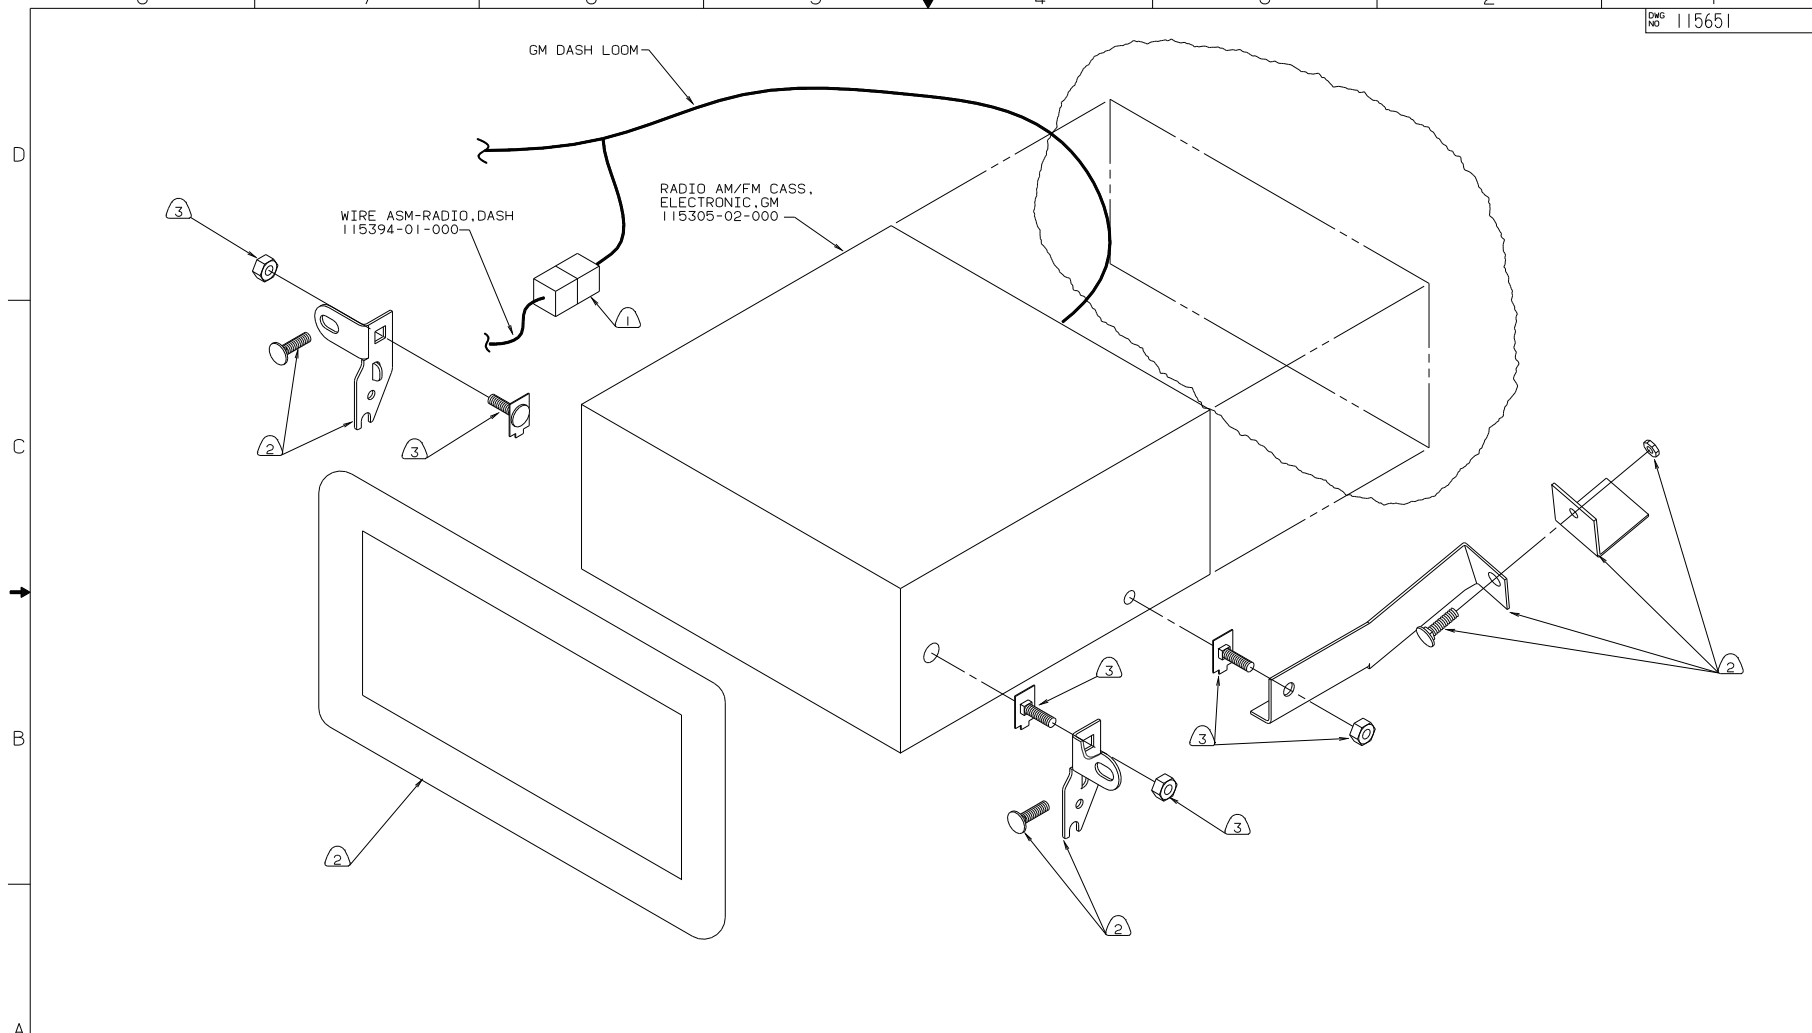

H-BODY & B-VAN

- NOTES:
- ④ WITH WIE EXPORT PREP SET SWITCH TO 9K/50K POSITION.
 - ③ EXCHANGE WITH CD PLAYER.
 - ② BEND TABS ON ALL 4 SIDES TO SECURE MOUNTING BRACKET TO DASH OPENING.
 - ① SUPPLIED WITH RADIO.

WINNEBAGO		95 MOTORHOMES	
DFTR		UNSPECIFIED TOLERANCES ARE:	MATERIAL:
CMR		WHOLE DIM (X.X)	+
P E		ONE-PLACE (X.XX)	+
H E		TWO-PLACE (X.XXX)	+
D5MR		ANGLE	+
		THIRD ANGLE PROJECTION	☞
LAYOUT NO.	-----	TITLE:	RADIO INSTL
DIA #	SCALE: NONE	CD ADJ. SCALE DRAWING	SIZE
ALL DIMENSIONS ARE IN MILLIMETERS		SHEET	1 OF 5
		DRG NO	115651

CHEVY C-BODY

TITLE:		RADIO INSTL	
DO NOT SCALE DRAWING	SIZE	DWG NO	115651
SHEET 2	OF 5	I.D.	

- NOTES:
- ② BEND TABS ON ALL 4 SIDES TO SECURE MOUNTING BRACKET TO DASH OPENING.
 - ① SUPPLIED WITH RADIO.

95 D-SERIES