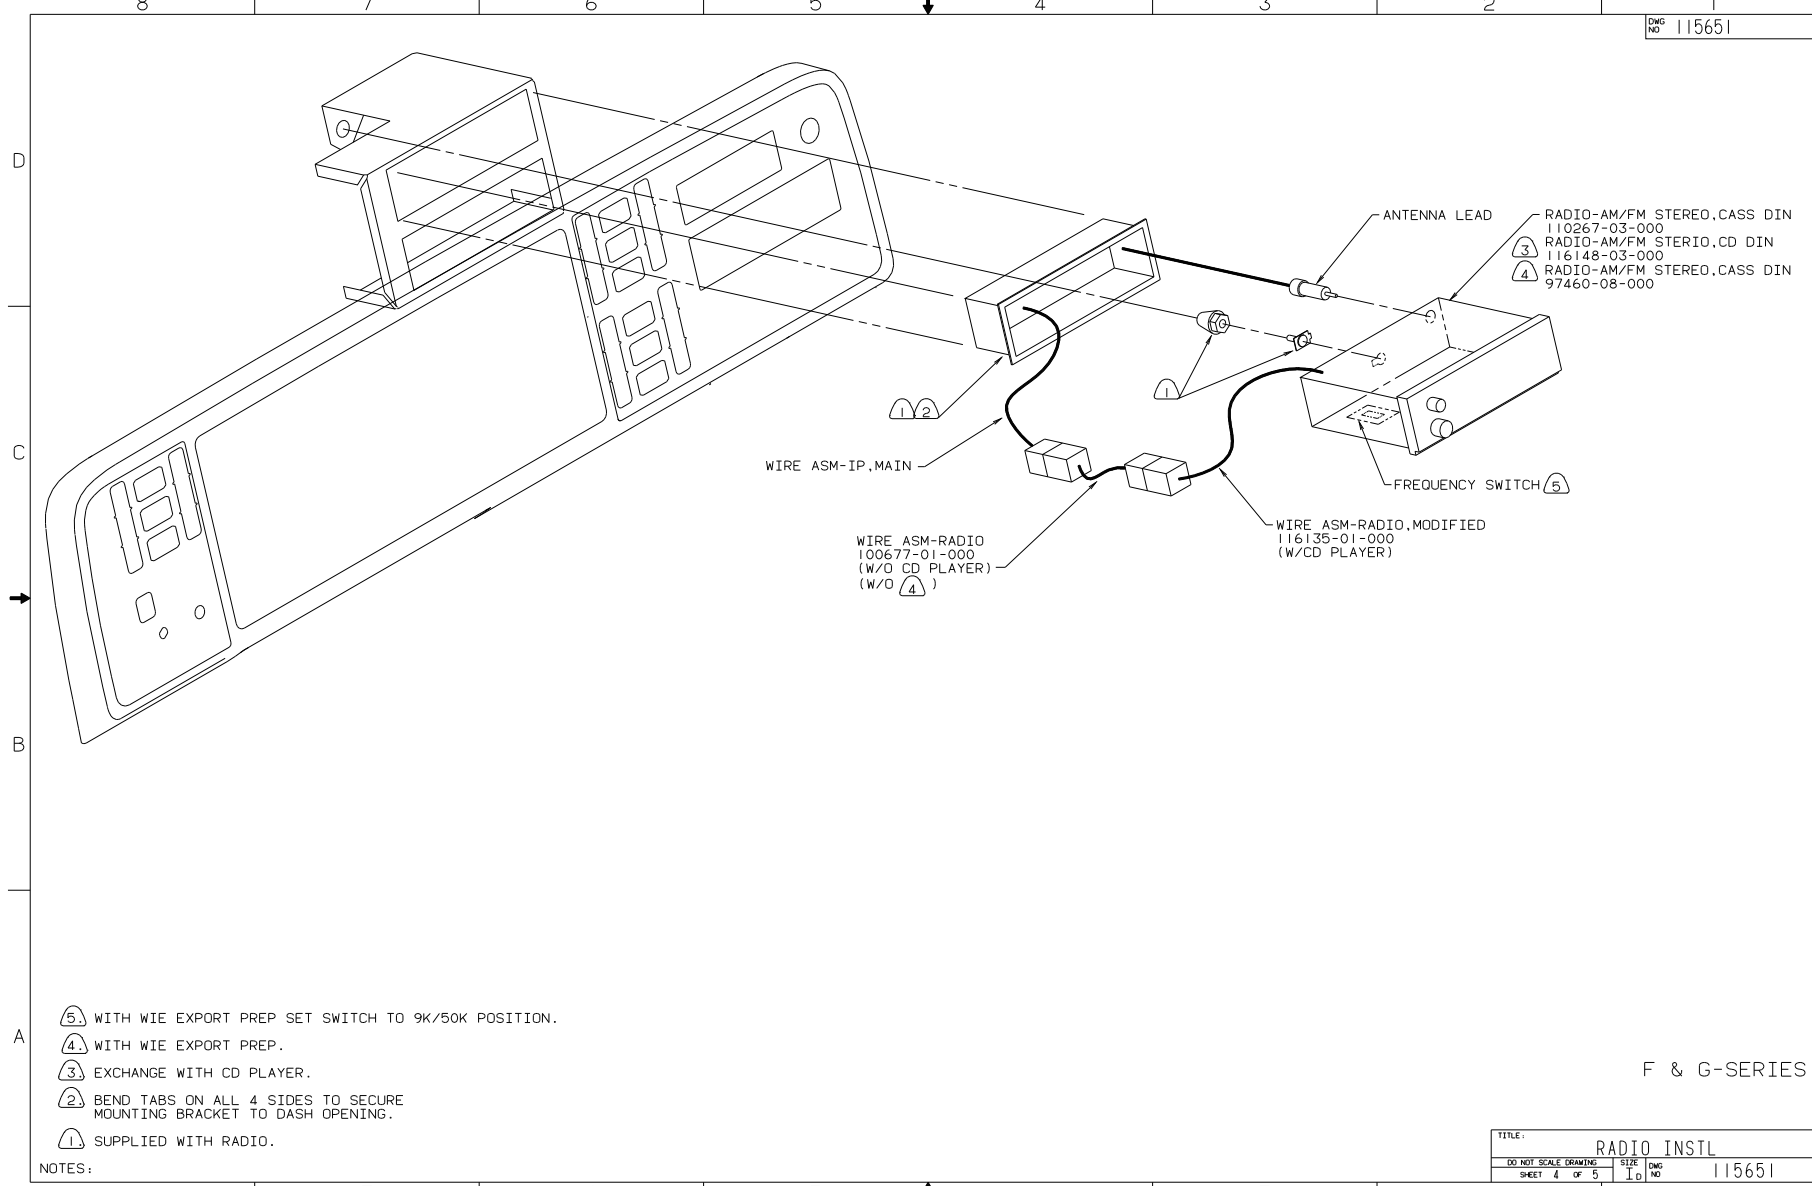

- ⑤ WITH WIE EXPORT PREP SET SWITCH TO 9K/50K POSITION.
- ④ WITH WIE EXPORT PREP.
- ③ EXCHANGE WITH CD PLAYER.
- ② BEND TABS ON ALL 4 SIDES TO SECURE MOUNTING BRACKET TO DASH OPENING.
- ① SUPPLIED WITH RADIO.

NOTES:

F & G-SERIES

TITLE:		RADIO INSTL	
DO NOT SCALE DRAWING	SIZE	DWG NO	115651
SHEET 4 OF 5	1.0