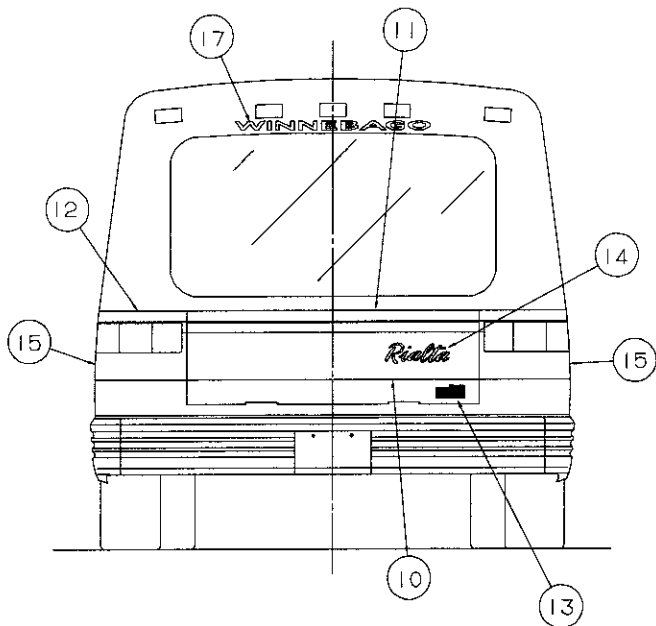

1998 *Rialta*

1998 Rialta

EXTERIOR FILM GRAPHICS & PAINT

Item	Color	Item	Color
1	Pine Green / Gold	9	Pine Green
2	Med. Smoke	10	Pine Green
3	Gold / Seafoam / Med. Smoke / Ivy Green / Pine Green	11	Pine Green
4	VW White	12	Gold
5	Pine Green / Med. Smoke / VW White / Gold	13	Pine Green
6	Med. Smoke / Seafoam / Ivy Green / Pine Green / Gold	14	VW White
7	Med. Smoke	15	Pine Green
8	Med. Smoke	17	Med. Smoke

Note: Multistripe colors are listed in top-to-bottom sequence.

PAINT AND FILM COLOR CODES

Color	Dupont #
VW White (<i>Main Body & Cab Color</i>)	W9670
Pine Green Met.	GM130
Ivy Green Met.	YM537
Seafoam Met.	GM200
Gold Met.	YM209
Med. Smoke Met.	MM088