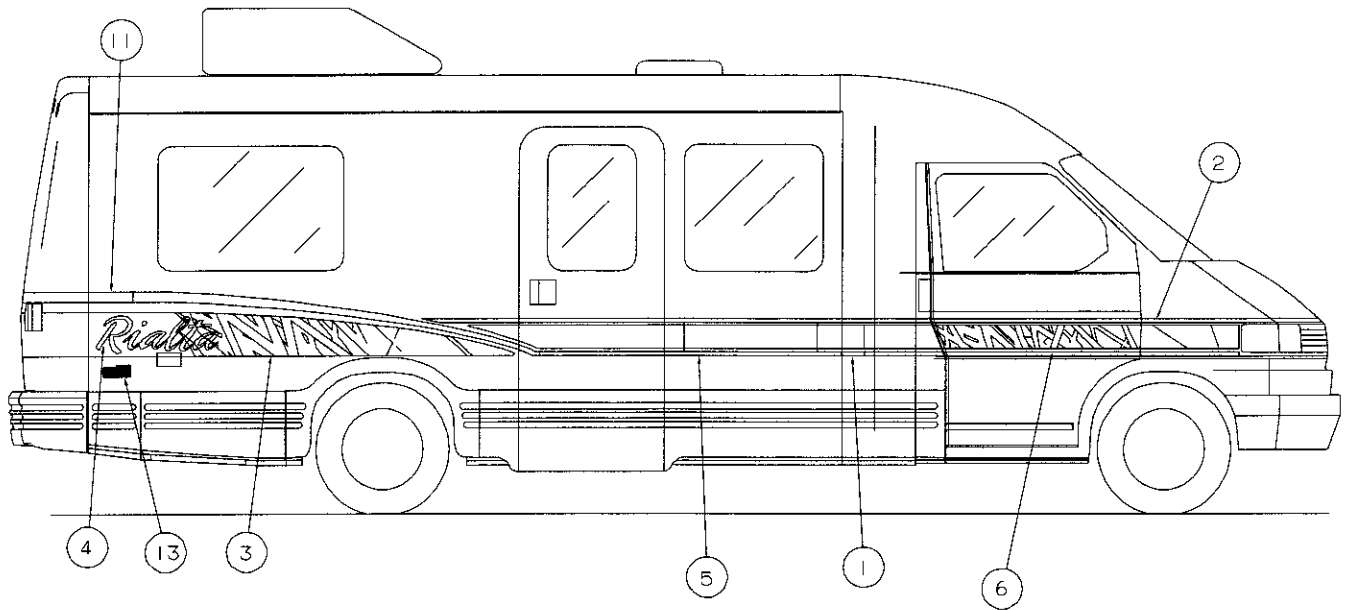

1998 *Rialta*

1998 Rialta

EXTERIOR FILM GRAPHICS & PAINT

Item	Color	Item	Color
1	Pine Green / Gold	9	Pine Green
2	Med. Smoke	10	Pine Green
3	Gold / Seafoam / Med. Smoke / Ivy Green / Pine Green	11	Pine Green
4	VW White	12	Gold
5	Pine Green / Med. Smoke / VW White / Gold	13	Pine Green
6	Med. Smoke / Seafoam / Ivy Green / Pine Green / Gold	14	VW White
7	Med. Smoke	15	Pine Green
8	Med. Smoke	17	Med. Smoke

Note: Multistripe colors are listed in top-to-bottom sequence.

PAINT AND FILM COLOR CODES

Color	Dupont #
VW White (<i>Main Body & Cab Color</i>)	W9670
Pine Green Met.	GM130
Ivy Green Met.	YM537
Seafoam Met.	GM200
Gold Met.	YM209
Med. Smoke Met.	MM088