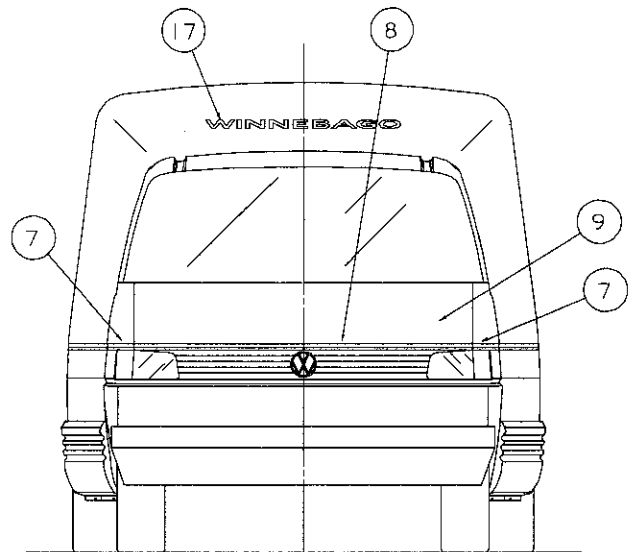

1998 *Rialta*

1998 Rialta

EXTERIOR FILM GRAPHICS & PAINT

Item	Color	Item	Color
1	Pine Green / Gold	9	Pine Green
2	Med. Smoke	10	Pine Green
3	Gold / Seafoam / Med. Smoke / Ivy Green / Pine Green	11	Pine Green
4	VW White	12	Gold
5	Pine Green / Med. Smoke / VW White / Gold	13	Pine Green
6	Med. Smoke / Seafoam / Ivy Green / Pine Green / Gold	14	VW White
7	Med. Smoke	15	Pine Green
8	Med. Smoke	17	Med. Smoke

Note: Multistripe colors are listed in top-to-bottom sequence.

PAINT AND FILM COLOR CODES

Color	Dupont #
VW White (<i>Main Body & Cab Color</i>)	W9670
Pine Green Met.	GM130
Ivy Green Met.	YM537
Seafoam Met.	GM200
Gold Met.	YM209
Med. Smoke Met.	MM088