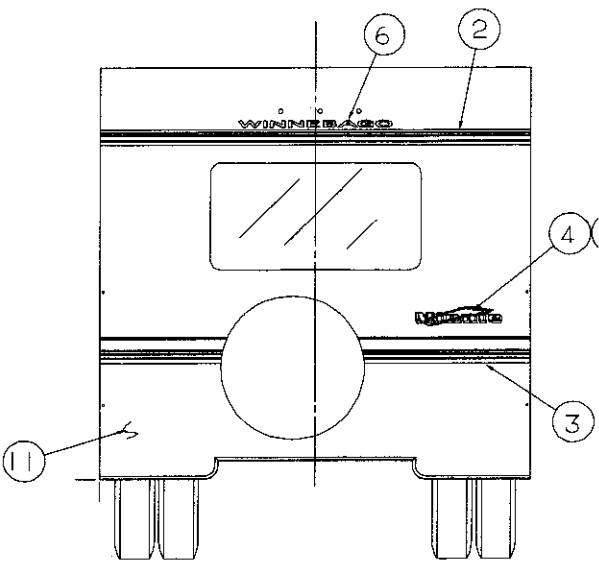

1998 MINNIE

1998 MINNIE

EXTERIOR FILM GRAPHICS

Item	Color	Item	Color
1	Blazer Blue / Marlin Blue / Fuchsia Ice / Lt. Marine Blue	7	Blazer Blue / Marlin Blue / Fuchsia Ice / Lt. Marine Blue
2	Blazer Blue / Fuchsia Ice / Marlin Blue / Lt. Marine Blue	8	Blazer Blue / Marlin Blue / Lt. Marine Blue
3	Blazer Blue / Marlin Blue / Fuchsia Ice	9	Blazer Blue / Marlin Blue / Lt. Marine Blue / Bright White
4	Blazer Blue / Marlin Blue / Lt. Marine Blue	10	Blazer Blue / Marlin Blue / Lt. Marine Blue
5	Marlin Blue / Blazer Blue	11	Lt. Silver <i>Valance paint</i> <i>Euro export models only</i>
6	Marlin Blue	—	

Note: Multistripe colors are listed in top-to-bottom sequence.

PAINT AND FILM COLOR CODES

Color	Dupont #
Chevy Olympic White- code 50 (Cab color)	B8550
Ford Oxford White- code YZ (Cab color)	B9145
Bright White (<i>Main Body Color</i>)	B8951
Blazer Blue Met.	BM500
Marlin Blue Met.	BM090
Light Marine Blue Met.	RM011
Fuchsia Ice Met.	K9457
Light Silver Met.	F2573U