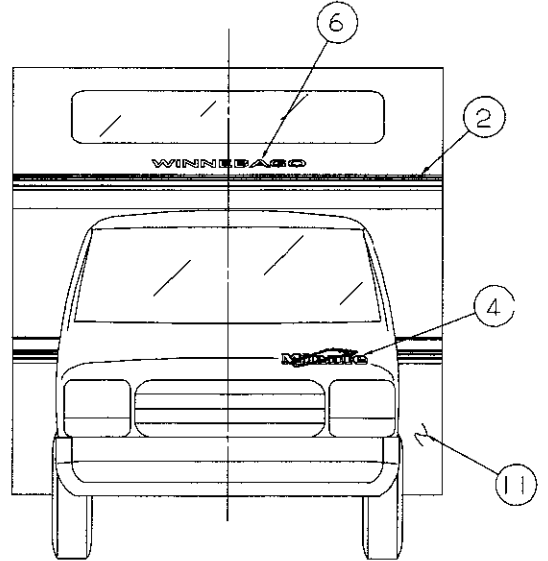

1998 MINNIE

1998 MINNIE

EXTERIOR FILM GRAPHICS

Item	Color	Item	Color
1	Blazer Blue / Marlin Blue / Fuchsia Ice / Lt. Marine Blue	7	Blazer Blue / Marlin Blue / Fuchsia Ice / Lt. Marine Blue
2	Blazer Blue / Fuchsia Ice / Marlin Blue / Lt. Marine Blue	8	Blazer Blue / Marlin Blue / Lt. Marine Blue
3	Blazer Blue / Marlin Blue / Fuchsia Ice	9	Blazer Blue / Marlin Blue / Lt. Marine Blue / Bright White
4	Blazer Blue / Marlin Blue / Lt. Marine Blue	10	Blazer Blue / Marlin Blue / Lt. Marine Blue
5	Marlin Blue / Blazer Blue	11	Lt. Silver <i>Valance paint</i> <i>Euro export models only</i>
6	Marlin Blue	—	

Note: Multistripe colors are listed in top-to-bottom sequence.

PAINT AND FILM COLOR CODES

Color	Dupont #
Chevy Olympic White- code 50 (Cab color)	B8550
Ford Oxford White- code YZ (Cab color)	B9145
Bright White (<i>Main Body Color</i>)	B8951
Blazer Blue Met.	BM500
Marlin Blue Met.	BM090
Light Marine Blue Met.	RM011
Fuchsia Ice Met.	K9457
Light Silver Met.	F2573U