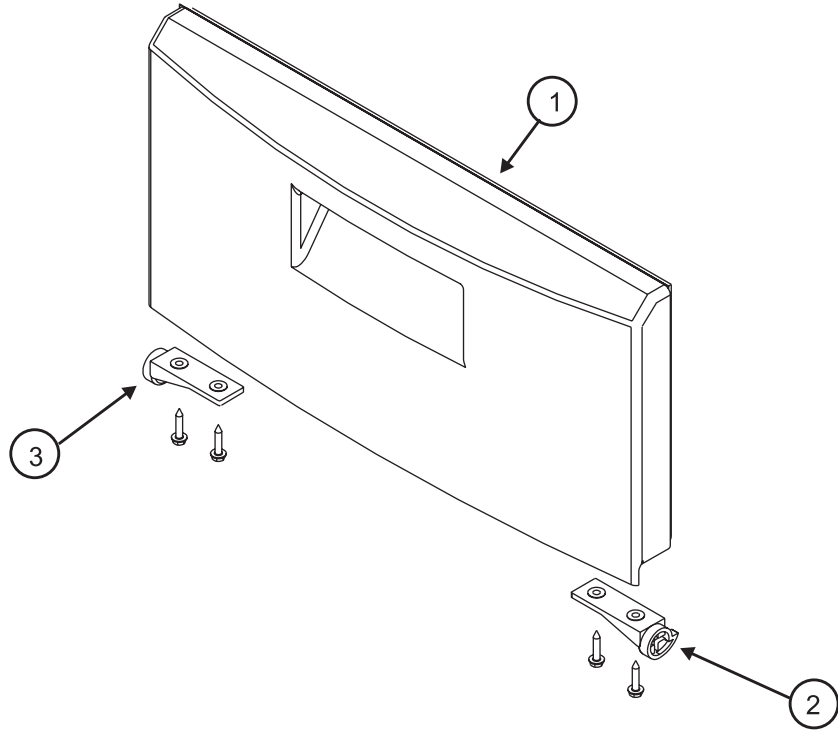

FREEZER DOOR ASSEMBLY AREA - N300/N400 SERIES

Art01045

NO.	PART #	DESCRIPTION	N300	N302	N400	N402.3
1	619117	EVAPORATOR DOOR ASSY (FREEZER)	X	X	X	X
2	61632930	MOUNTING CLIP-RH/WHITE/EVAPORATOR DOOR	X	X	X	X
3	61633030	MOUNTING CLIP-LH/WHITE/EVAPORATOR DOOR	X	X	X	X