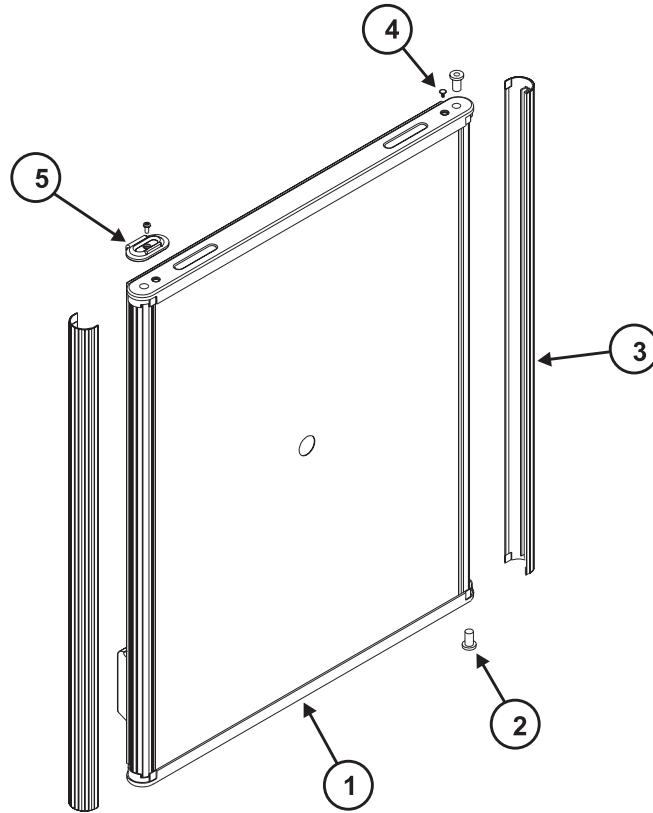

DOOR ASSEMBLY - N300/N400 SERIES

Art01047

NO.	PART #	DESCRIPTION	N300	N302	N400	N402.3
1	619030	DOOR ASSY-CABINET/BEIGE	X			
	620164	DOOR ASSY-CABINET/BEIGE			X	
	627461	DOOR ASSY-CABINET/BLACK		X		
	627465	DOOR ASSY-CABINET/BEIGE				X
2	61742022	HINGE BUSHING	X	X	X	X
3	619035	PANEL RETAINER-BEIGE	X			
	620167	PANEL RETAINER-BEIGE			X	
	626712	PANEL RETAINER-BLACK		X		
	626725	PANEL RETAINER-BLACK				X
4	619048	PLUG-HANDLE SCREW/BEIGE	X			
	618173	PLUG-HANDLE SCREW/BLACK		X		
5	619104	LATCH PLATE-DOOR/BEIGE	X		X	
	627571	LATCH PLATE-DOOR/BLACK		X		X
NS	620200	PLATE-FILLER/DOOR ASSY/BEIGE (NOT SHOWN)			X	
NS	620200	PLATE-FILLER/DOOR ASSY/BLACK (NOT SHOWN)				X