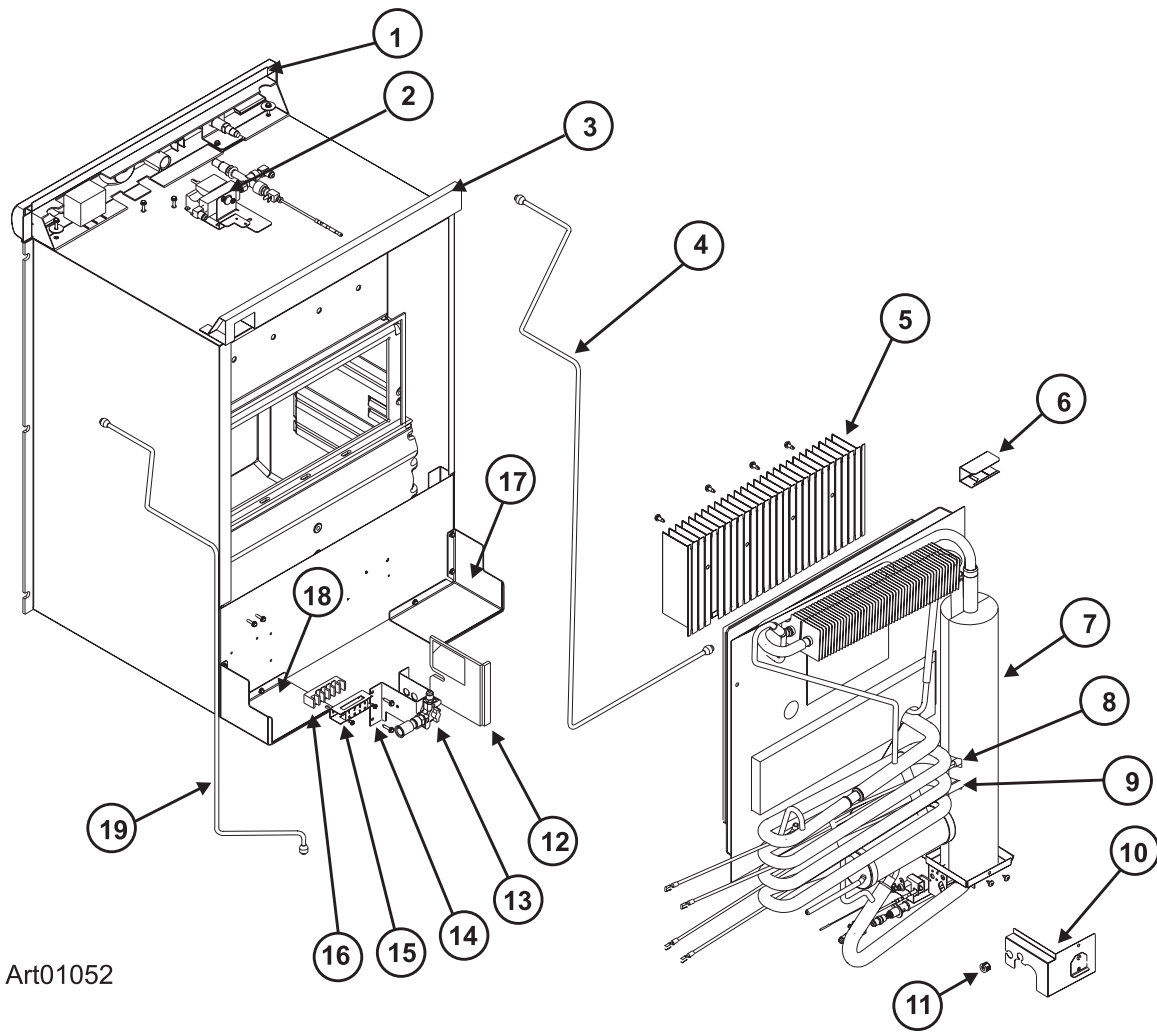

CABINET ASSEMBLY - REAR VIEW N300/N400 SERIES

Art01052

NO.	PART #	DESCRIPTION	N300	N302	N400	N402.3
1	619196	CONTROL PANEL ASSY-EG2/BEIGE	EG2			
	619145	CONTROL PANEL ASSY-EG3/BEIGE	EG3			
	620159	CONTROL PANEL ASSY-EG2/BEIGE			EG2	
	620873	CONTROL PANEL ASSY-EG3/BEIGE			EG3	
	627458	CONTROL PANEL ASSY-EG2/BLACK		EG2		
	627459	CONTROL PANEL ASSY-EG3/BLACK		EG3		
	627463	CONTROL PANEL ASSY-EG2/BLACK				EG2
	627464	CONTROL PANEL ASSY-EG3/BLACK				EG3
2	619147	CONTROL ASSY-GAS	X	X		
	620196	CONTROL ASSY-GAS			X	X
3	633229	BAFFLE-CABINET	X	X		
4	619156	BURNER TUBE (FOR SERIAL # 738383 AND BELOW)	X	X		
	621073	BURNER TUBE (FOR SERIAL # 738384 AND ABOVE)	X	X		
	620223	BURNER TUBE			X	X
5	619052	FINS	X	X		
	61686823	FINS			X	X