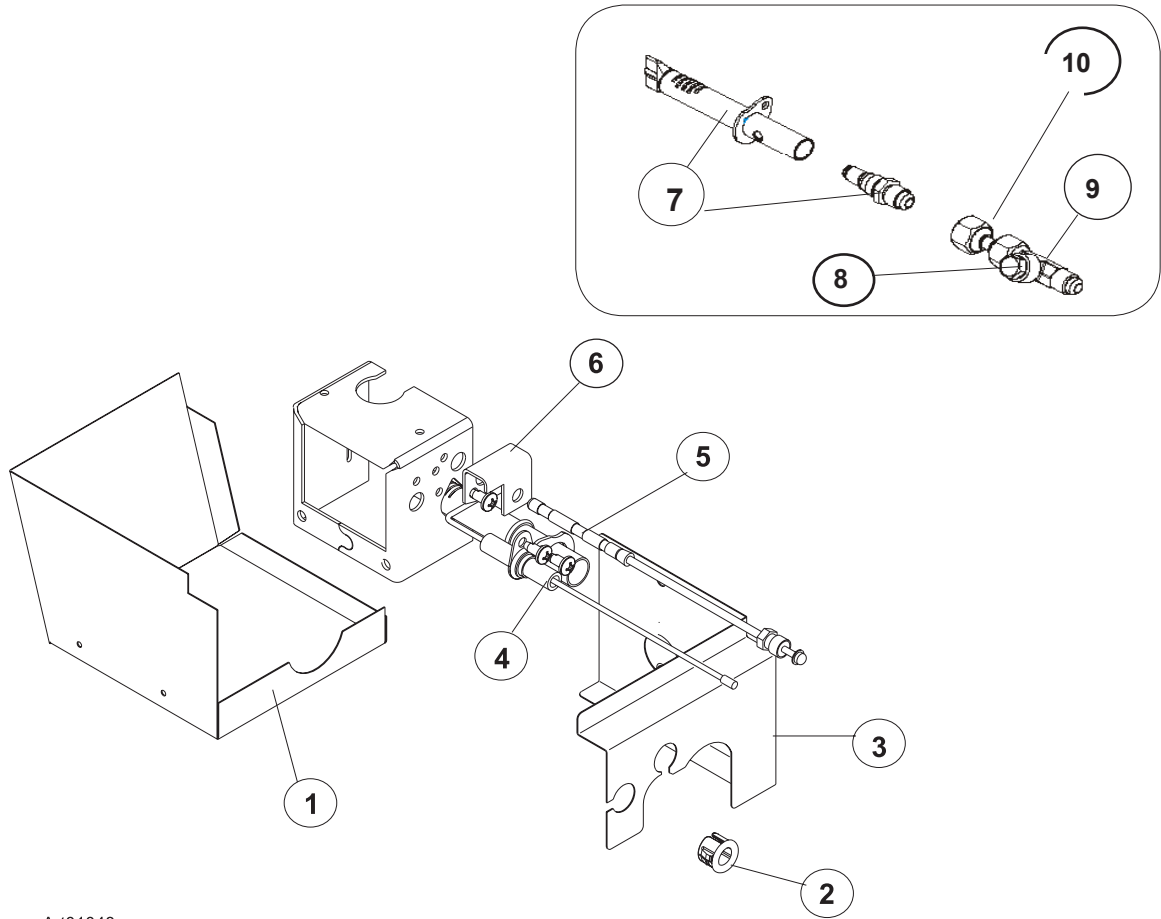

BURNER ASSEMBLY AREA - N300 / N300.3 / N400 / N400.3

Art01048

NO.	PART #	DESCRIPTION	N300	N302	N400	N402.3
1	61695322	BASE-BURNER BOX	X	X	X	X
2	61606522	BUSHING-OPEN/CLOSED 1/2"	X	X	X	X
3	61712637	COVER ASSY-BURNER BOX	X	X	X	X
4	619153	ELECTRODE-SPARK IGNITION ASSY	X	X		
	620227	ELECTRODE-SPARK IGNITION ASSY			X	X
5	619154	THERMOCOUPLE	X	X		
	620424	THERMOCOUPLE			X	X
6	618448	BRACKET-THERMOCOUPLE			X	X
	622547	BRACKET-THERMOCOUPLE	X	X		
7	621953	KIT-BURNER/ORIFICE ADAPTER ASSY	X	X		
	621955	KIT-BURNER/ORIFICE ADAPTER ASSY			X	X
8	61445322	PLUG-1/8"/FOR PRESSURE TAP	X	X	X	X
9	61755322	PRESSURE TAP (CALL NORCOLD)	X	X		
	621054	PRESSURE TAP	X	X	X	X
10	621079	CONNECTOR-SWIVEL NUT	X	X	X	X

PART IS NO LONGER AVAILABLE