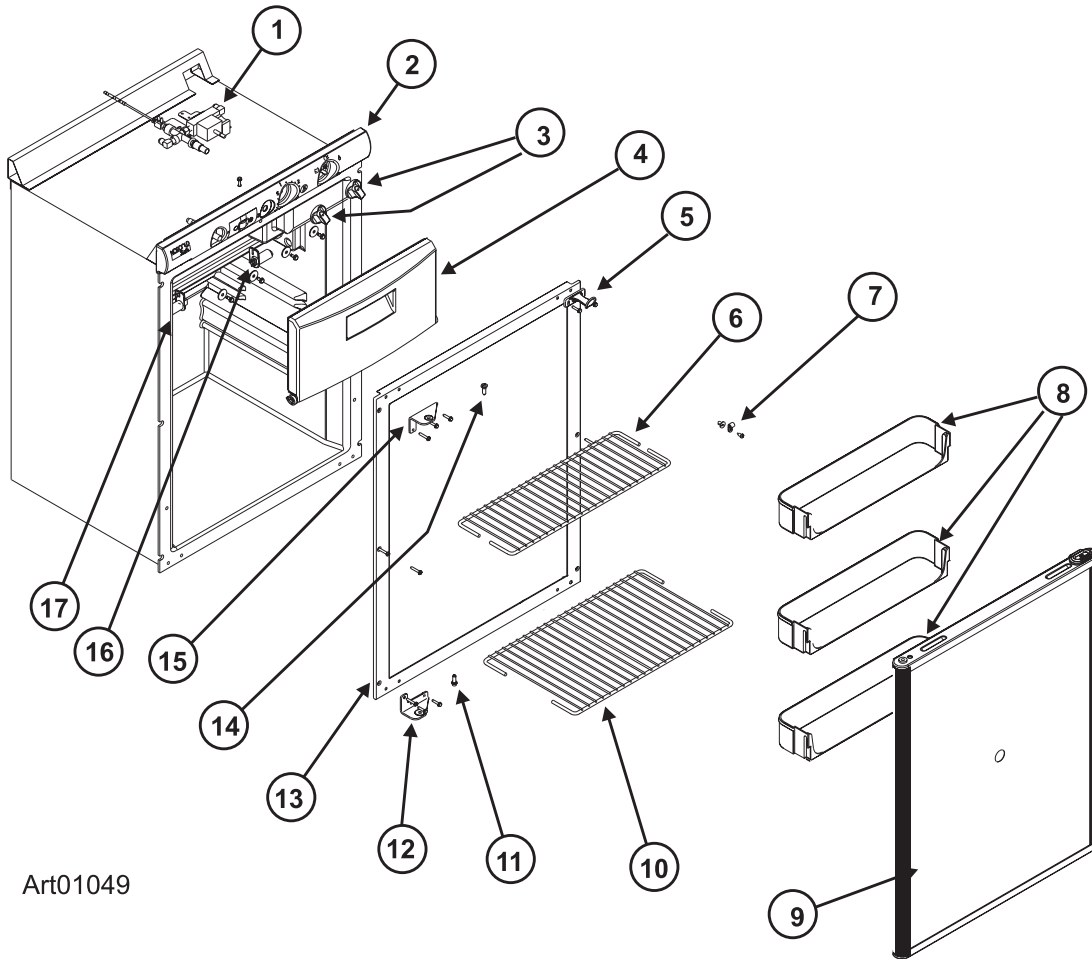

CABINET AREA (FRONT VIEW) - N300 SERIES/N400 SERIES

Art01049

NO.	PART #	DESCRIPTION	N300	N302	N400	N402.3
1	619147	CONTROL ASSY-GAS	X	X		
	620196	CONTROL ASSY-GAS			X	X
2	619196	CONTROL PANEL ASSY-EG2/BEIGE	EG2			
	619145	CONTROL PANEL ASSY-EG3/BEIGE	EG3			
	620159	CONTROL PANEL ASSY-EG2/BEIGE			EG2	
	620873	CONTROL PANEL ASSY-EG3/BEIGE			EG3	
	627458	CONTROL PANEL ASSY-EG2/BLACK		EG2		
	627459	CONTROL PANEL ASSY-EG3/BLACK		EG3		
	627463	CONTROL PANEL ASSY-EG2/BLACK				EG2
	627464	CONTROL PANEL ASSY-EG3/BLACK				EG3
3	619070	KNOB-SELECTOR/TAUPE (SUBSTITUTE 629357 - WARM GRAY)	X		X	
	629357	KNOB-SELECTOR/WARM GRAY	X		X	
	626713	KNOB-SELECTOR/BLACK		X		X

CONTINUED ON NEXT PAGE