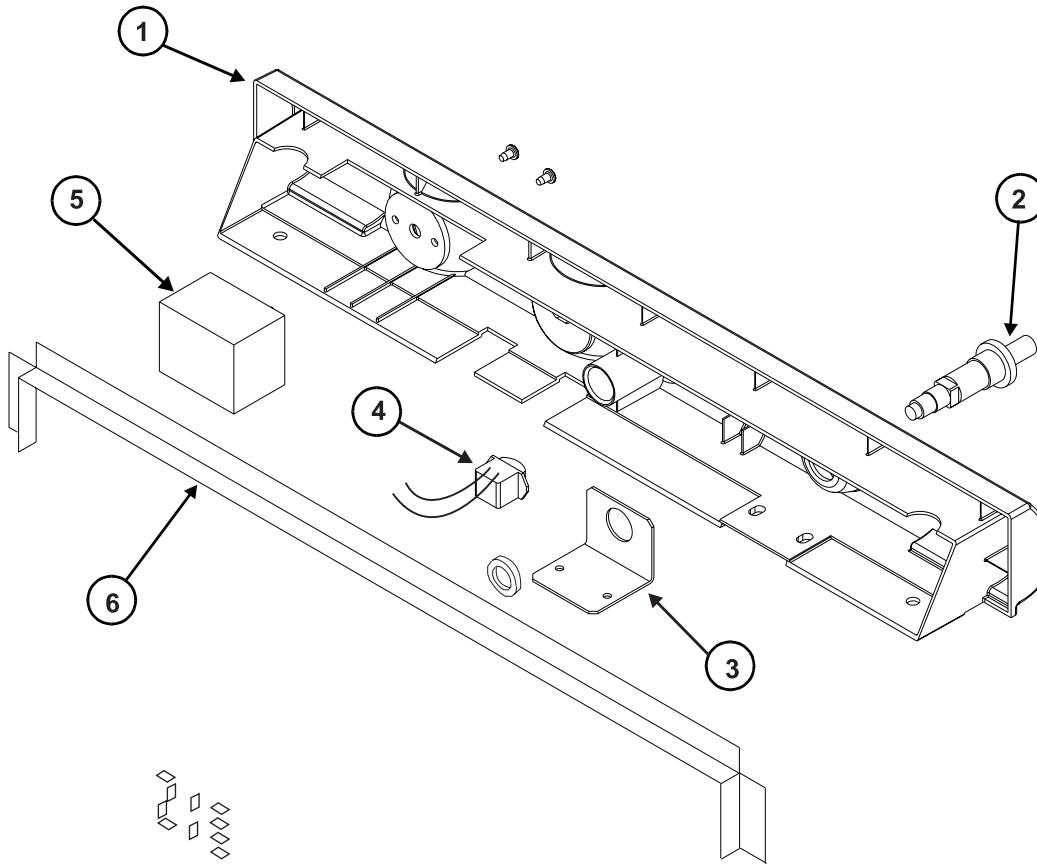

CONTROL PANEL ASSEMBLY AREA - N300/ N400 SERIES

Art01044

NO.	PART #	DESCRIPTION	N300	N302	N400	N402.3
	619196	CONTROL PANEL ASSY-EG2/BEIGE	EG2			
	619145	CONTROL PANEL ASSY-EG3/BEIGE	EG3			
	620159	CONTROL PANEL ASSY-EG2/BEIGE			EG2	
	620873	CONTROL PANEL ASSY-EG3/BEIGE			EG3	
	627458	CONTROL PANEL ASSY-EG2/BLACK		EG2		
	627459	CONTROL PANEL ASSY-EG3/BLACK		EG3		
	627463	CONTROL PANEL ASSY-EG2/BLACK				EG2
	627464	CONTROL PANEL ASSY-EG3/BLACK				EG3
1	619205	CONTROL PANEL-EG2/BEIGE	EG2			
	619146	CONTROL PANEL-EG3/BEIGE	EG3			
	620160	CONTROL PANEL-EG2/BEIGE			EG2	
	620205	CONTROL PANEL-EG3/BEIGE			EG3	
	626707	CONTROL PANEL-EG2/BLACK		EG2		
	626708	CONTROL PANEL-EG3/BLACK		EG3		
	626721	CONTROL PANEL-EG2/BLACK				EG2
	626720	CONTROL PANEL-EG3/BLACK				EG3
2	61645622	SPARK IGNITOR-MANUAL	X	X	X	X
3	619152	BRACKET-SPARK IGNITOR	X	X		
	620886	BRACKET-SPARK IGNITER			X	X
4	61481322	METER-FLAME INDICATOR	X	X	X	X
5	619168	SWITCH-SELECTOR/4 POSITION	X	X		
	620863	SWITCH-SELECTOR			X	X
6	619087	COMBUSTION SEAL STRIP	X	X		
NS	619203	RETAINER-FLAME METER (NOT SHOWN)	X	X	X	X