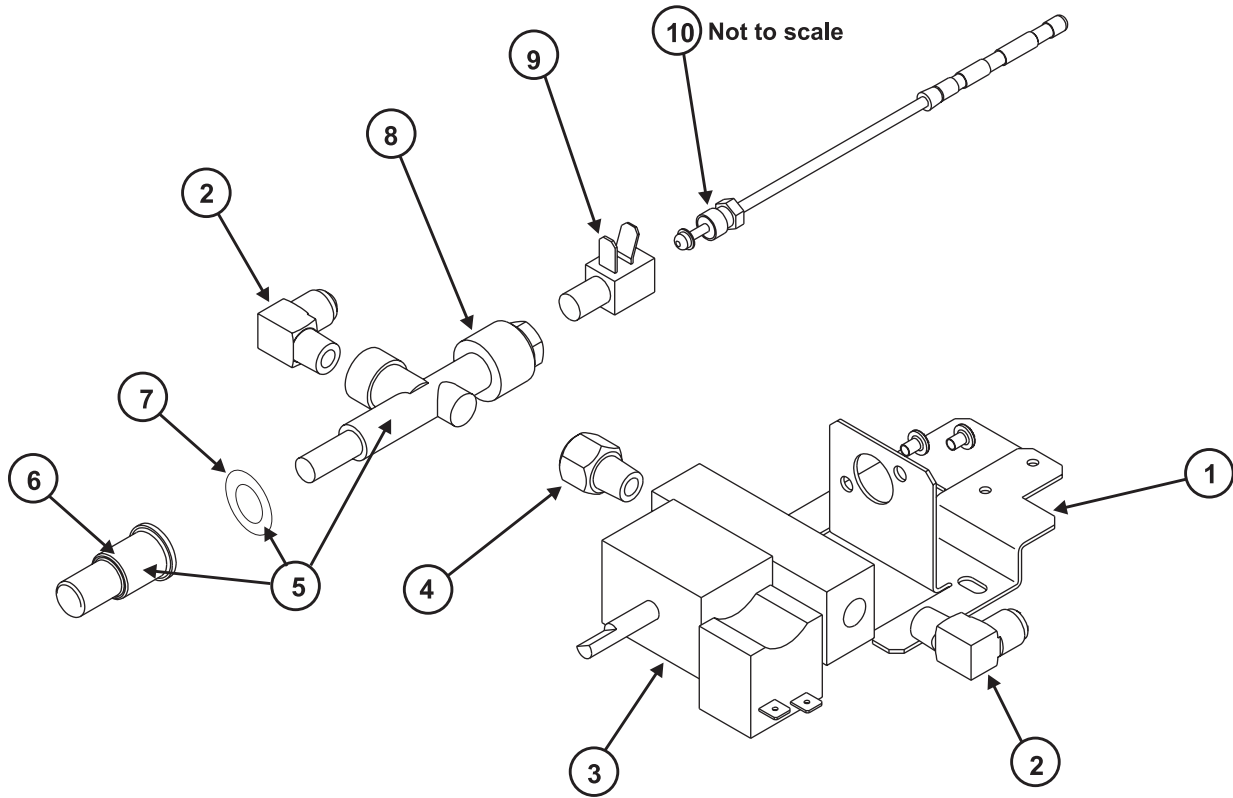

CABINET ASSEMBLY - REAR VIEW N300/N400 SERIES

Art01052

NO.	PART #	DESCRIPTION	N300	N302	N400	N402.3
1	619196	CONTROL PANEL ASSY-EG2/BEIGE	EG2			
	619145	CONTROL PANEL ASSY-EG3/BEIGE	EG3			
	620159	CONTROL PANEL ASSY-EG2/BEIGE			EG2	
	620873	CONTROL PANEL ASSY-EG3/BEIGE			EG3	
	627458	CONTROL PANEL ASSY-EG2/BLACK		EG2		
	627459	CONTROL PANEL ASSY-EG3/BLACK		EG3		
	627463	CONTROL PANEL ASSY-EG2/BLACK				EG2
	627464	CONTROL PANEL ASSY-EG3/BLACK				EG3
2	619147	CONTROL ASSY-GAS	X	X		
	620196	CONTROL ASSY-GAS			X	X
3	633229	BAFFLE-CABINET	X	X		
4	619156	BURNER TUBE (FOR SERIAL # 738383 AND BELOW)	X	X		
	621073	BURNER TUBE (FOR SERIAL # 738384 AND ABOVE)	X	X		
	620223	BURNER TUBE			X	X
5	619052	FINS	X	X		
	61686823	FINS			X	X

GAS CONTROL ASSEMBLY AREA - N300 N400 SERIES

Art01043

NO.	PART #	DESCRIPTION	N300	N302	N400	N402.3
	619147	CONTROL ASSY-GAS	X	X		
	620196	CONTROL ASSY-GAS			X	X
1	617952	BRACKET-MOUNTING/THERMOSTAT/GAS VALVE	X	X	X	X
2	61621622	BRASS ELBOW-UNION TUBE	X	X	X	X
	623297	GAS VALVE-THERMOSTAT CONTROL	X	X		
3	621298	GAS VALVE-THERMOSTAT CONTROL			X	X
4	619055	ADAPTOR-PIPE	X	X		
5	622746001	KIT-SAFETY VALVE/EXTENSION PLUG	X	X	X	X
	619044	PLUG-SAFETY VALVE EXTENSION (USE 622746001)	X	X		
6	622396	PLUG-SAFETY VALVE EXTENSION (USE 622746001)	X	X		
7	623249	O RING-SAFETY VALVE	X	X		
8	622098	SAFETY VALVE (USE 622746001)	X	X	X	X
9	621737	INTERRUPTER	X	X	X	X
NS	619073	TAB ADAPTER-INTERRUPTER (NOT SHOWN)	X	X	X	X
	619154	THERMOCOUPLE	X	X		
10	620424	THERMOCOUPLE			X	X
		PART IS NO LONGER AVAILABLE				