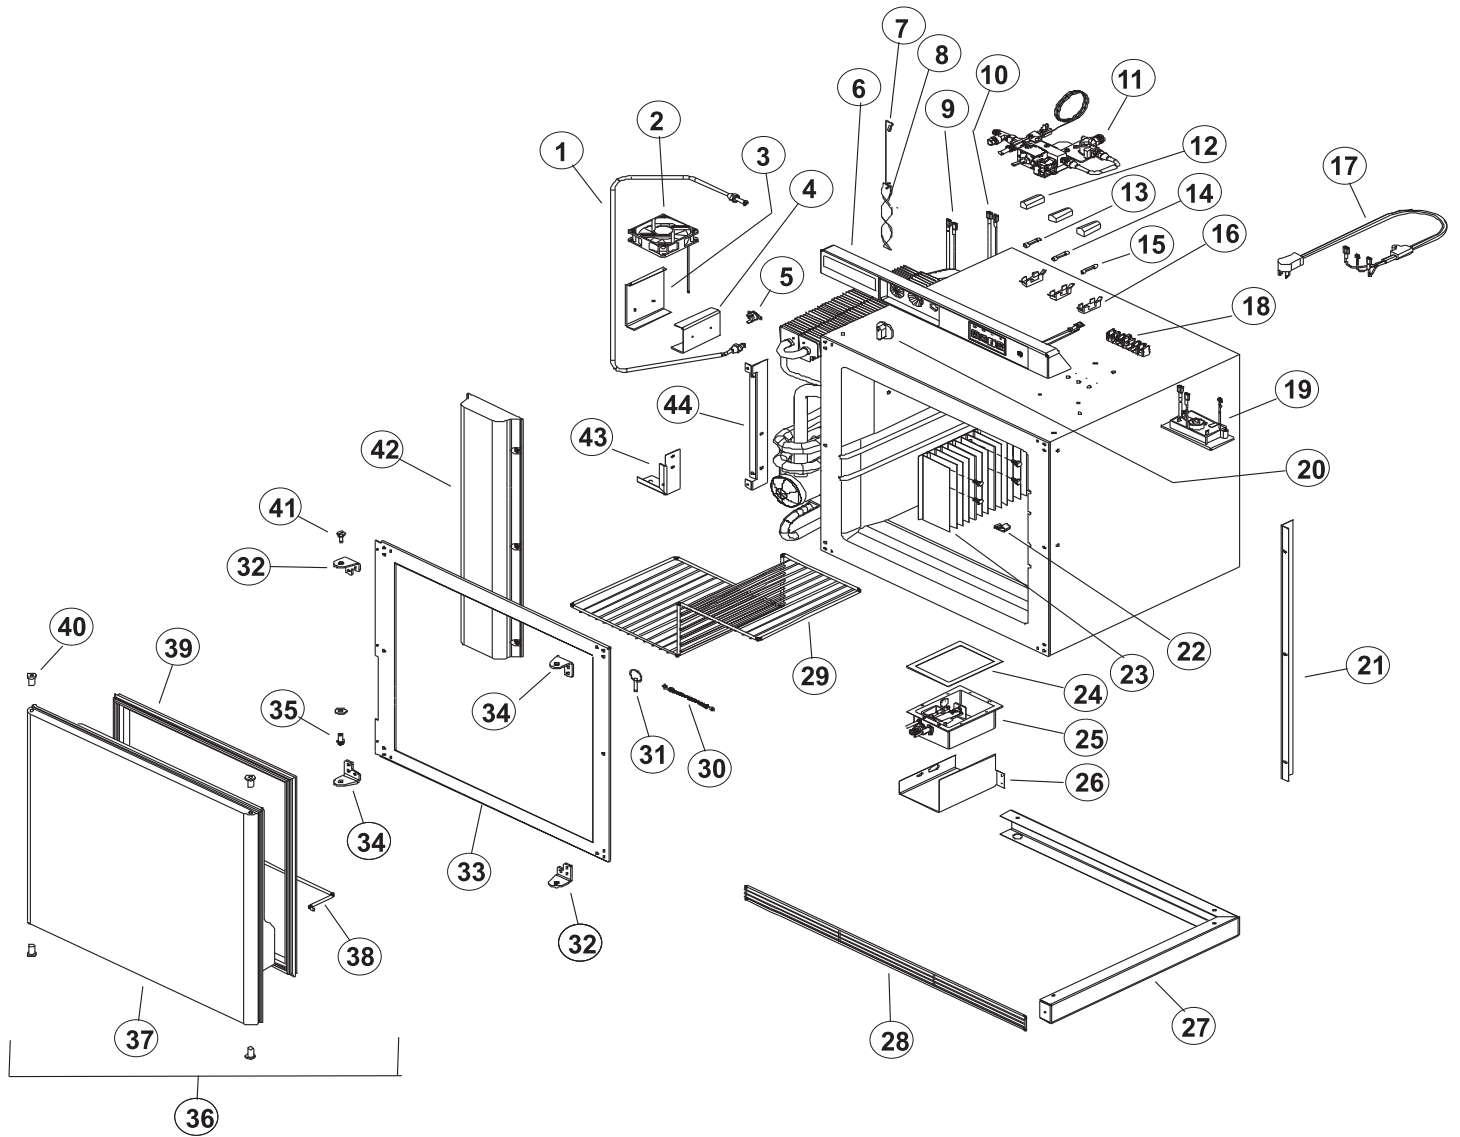

FRONT VIEW - 3163 SERIES

ART00797

FRONT VIEW - 3163 SERIES

NO.	PART #	DESCRIPTION	3163G	3163T	3163VWG	3163HBV	3163LG	3163LGB16	3163LGHBV	3163LGHHB	3163LGR	3163LGH26R
1	617989	BURNER TUBE	X	X	X	X	X	X	X	X	X	X
2	618073	FAN-12 VDC	X	X	X	X	X	X	X	X	X	X
3	618403	BRACKET-FAN SUPPORT/FRONT	X	X	X	X	X	X	X	X	X	X
4	618404	BRACKET-FAN SUPPORT/BACK	X	X	X	X	X	X	X	X	X	X
5	618093	THERMOSTAT-DC FAN/THERMO DISC	X	X	X	X	X	X	X	X	X	X
6	618021	CONTROL PANEL ASSY	X	X	X	X	X	X	X	X	X	X
7	618083	WIRE-DIFFUSER/FORMED	X	X	X	X	X	X	X	X	X	X
8	617960	BAFFLE-FLUE/SPIRAL	X	X	X	X	X	X	X	X	X	X
9	61745422	HEATER-DC/EG3 (COOLING SERIAL# 11200050 & BEFORE)	X	X	X	X	X	X	X	X	X	X
	630806	HEATER-DC/EG3/BACKER (COOLING SERIAL# 11200051 & AFTER)					X	X	X	X	X	X
10	61745322	HEATER-AC (COOLING SERIAL# 11200050 & BEFORE)	X	X	X	X	X	X	X	X	X	X
	630805	HEATER-AC/BACKER (COOLING SERIAL# 11200051 & AFTER)					X	X	X	X	X	X
11	617998	CONTROL ASSY-3163	X	X	X	X	X	X	X	X	X	X
12	61583322	FUSE COVER	X	X	X	X	X	X	X	X	X	X
13	618079	FUSE-GLASS/1 AMP	X	X	X	X	X	X	X	X	X	X
14	61440522	FUSE-GLASS/20 AMP	X	X	X	X	X	X	X	X	X	X
15	61654622	FUSE-GLASS/3 AMP/32V OR LESS	X	X	X	X	X	X	X	X	X	X
16	61584222	FUSE HOLDER	X	X	X	X	X	X	X	X	X	X
17	617918	CORD-AC POWER	X	X	X	X	X	X	X	X	X	X
18	617979	TERMINAL BLOCK	X	X	X	X	X	X	X	X	X	X
19	633326	KIT-RELIGHTER	X	X	X	X	X	X	X	X	X	X
20	617971	KNOB-GAS VALVE/THERMOSTAT	X	X	X	X	X	X	X	X	X	X
21	617947	MOUNTING ANGLE-RIGHT	X	X	X	X	X	X	X	X	X	X
22	61728722	CLIP-FIN	X	X	X	X	X	X	X	X	X	X
23	617948	FIN ASSY-3163	X	X	X	X	X	X	X	X	X	X
24	617977	GASKET-BURNER BOX COVER	X	X	X	X	X	X	X	X	X	X
25	617936	BURNER ASSY (USE 621951)	X	X	X	X	X	X	X	X	X	X
	621951	KIT-SERVICE-BURNER/ORIFICE	X	X	X	X	X	X	X	X	X	X
26	618067	HEAT SHIELD	X	X	X	X	X	X	X	X	X	X
27	617908	BRACKET-BOTTOM SUPPORT (USE 622097)	X	X	X	X	X	X	X	X	X	X
	622097	BRACKET-BOTTOM SUPPORT	X	X	X	X	X	X	X	X	X	X
28	617938	GRILLE-AIR INLET/BLACK	X	X	X	X	X	X	X	X	X	X
29	618063	SHELF-WIRE	X	X	X	X	X	X	X	X	X	X
30	618047	CHAIN-TRAVEL LATCH	X	X	X	X	X	X	X	X	X	X
31	618046	PIN-TRAVEL LATCH	X	X	X	X	X	X	X	X	X	X
32	617910	HINGE-RH BOTTOM/LH TOP	X	X	X	X	X	X	X	X	X	X
33	617912	BREAKER-BLACK TRIM	X	X	X	X	X	X	X	X	X	X
34	617911	HINGE-LH BOTTOM/RH TOP	X	X	X	X	X	X	X	X	X	X
35	61550722	HINGE PIN-BOTTOM	X	X	X	X	X	X	X	X	X	X
		PART IS NO LONGER AVAILABLE