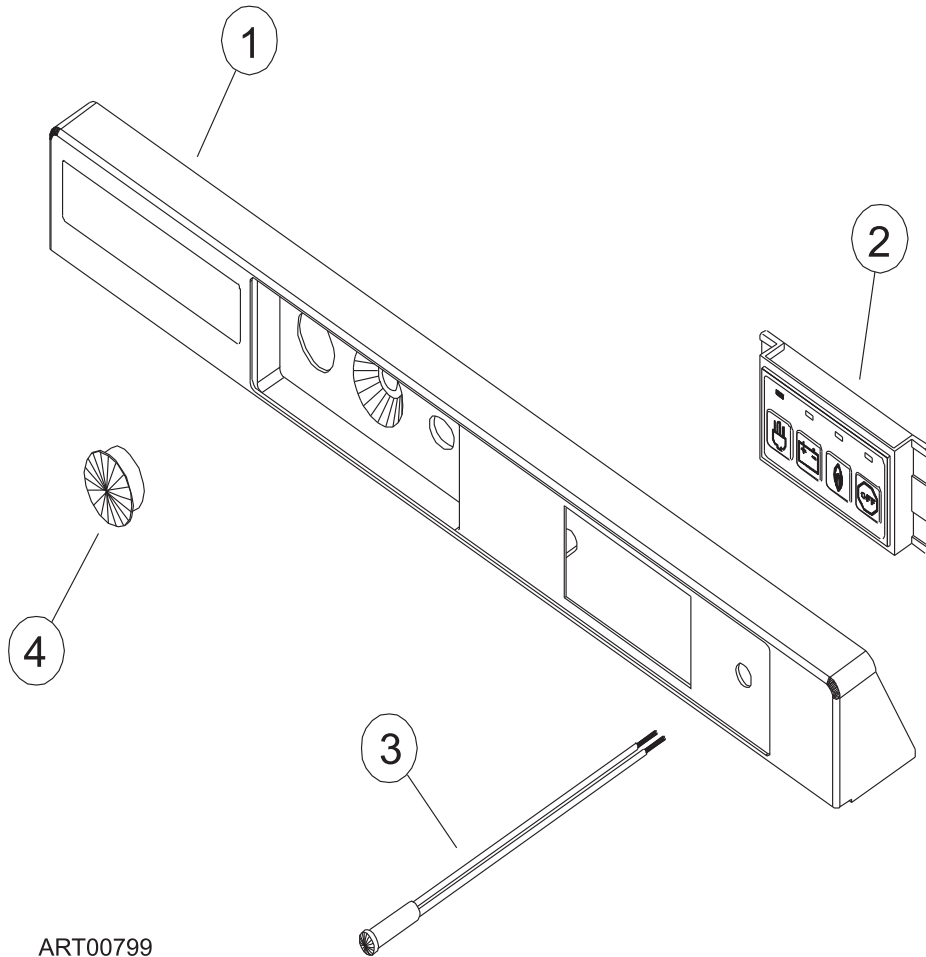

CONTROL PANEL ASSEMBLY - 3163 SERIES

ART00799

NO.	PART #	DESCRIPTION	3163G	3163T	3163VWG	3163HBV	3163LG	3163LGB16	3163LGHVB	3163LGHHB	3163LGR	3163LGH26R
	618021	CONTROL PANEL ASSY-3163	X	X	X	X	X	X	X	X	X	X
1	621328	CONTROL PANEL	X	X	X	X	X	X	X	X	X	X
2	617945	SWITCH-PUSH BUTTON	X	X	X	X	X	X	X	X	X	X
3	61609022	INDICATOR LIGHT-FLAME	X	X	X	X	X	X	X	X	X	X
4	617981	HOLE PLUG-1" BLACK/CONTROL PANEL	X	X	X	X	X	X	X	X	X	X
NS	620623	NAMEPLATE-BLUE (NOT SHOWN)					X	X	X	X	X	X