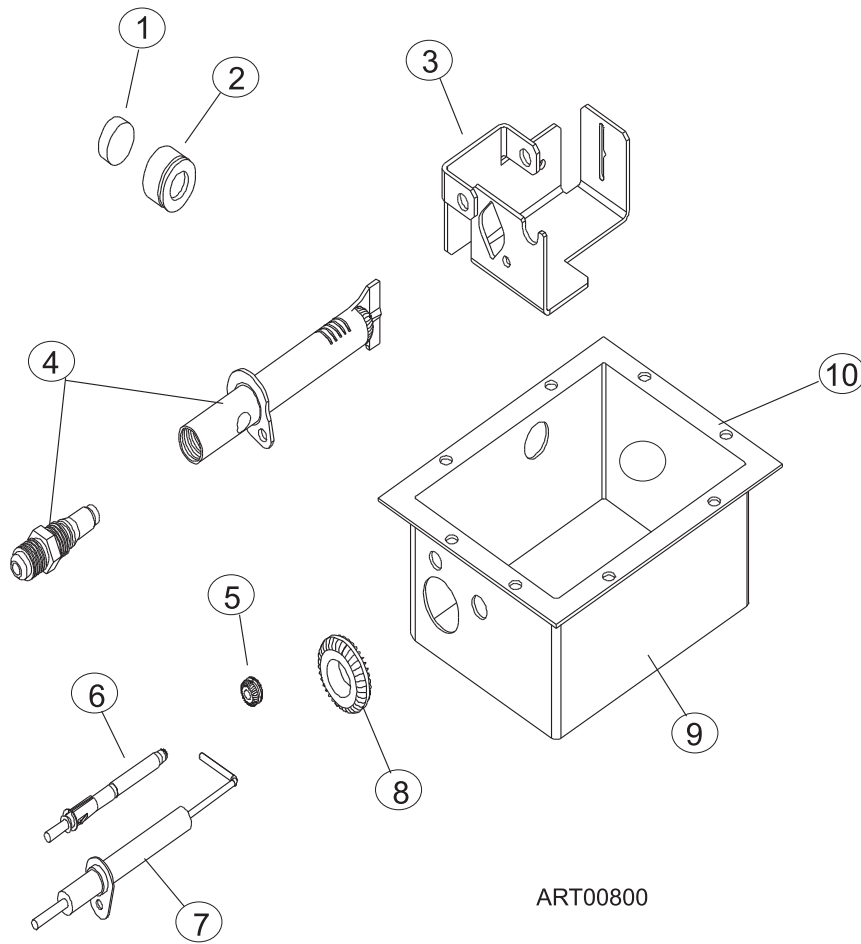

BURNER AREA - 3163 SERIES

ART00800

NO.	PART #	DESCRIPTION	3163G	3163T	3163VWG	3163HBV	3163LG	3163LGB16	3163LGHVB	3163LGHHB	3163LGR	3163LGH26R
1	617995	SIGHT GLASS-3163	X	X	X	X	X	X	X	X	X	X
2	617933	GROMMET-SIGHT GLASS/3163	X	X	X	X	X	X	X	X	X	X
3	617927	BRACKET-BURNER MOUNTING	X	X	X	X	X	X	X	X	X	X
4	621951	KIT-BURNER/ORIFICE ADAPTER ASSY	X	X	X	X	X	X	X	X	X	X
5	617997	GROMMET-THERMOCOUPLE	X	X	X	X	X	X	X	X	X	X
6	617983	THERMOCOUPLE	X	X	X	X	X	X	X	X	X	X
7	617966	ELECTRODE-SPARK/3163	X	X	X	X	X	X	X	X	X	X
8	617996	GROMMET-BURNER/3163	X	X	X	X	X	X	X	X	X	X
9	617925	BURNER BOX	X	X	X		X				X	
	620414	BURNER BOX ASSY-B16						X				
	618956	BURNER BOX ASSY-HBV				X			X			
	618977	BURNER BOX ASSY-HHB								X		
	625149	BURNER BOX ASSY-3163LGH26R/26"										X
10	617977	GASKET-BURNER BOX	X	X	X	X	X	X	X	X	X	X