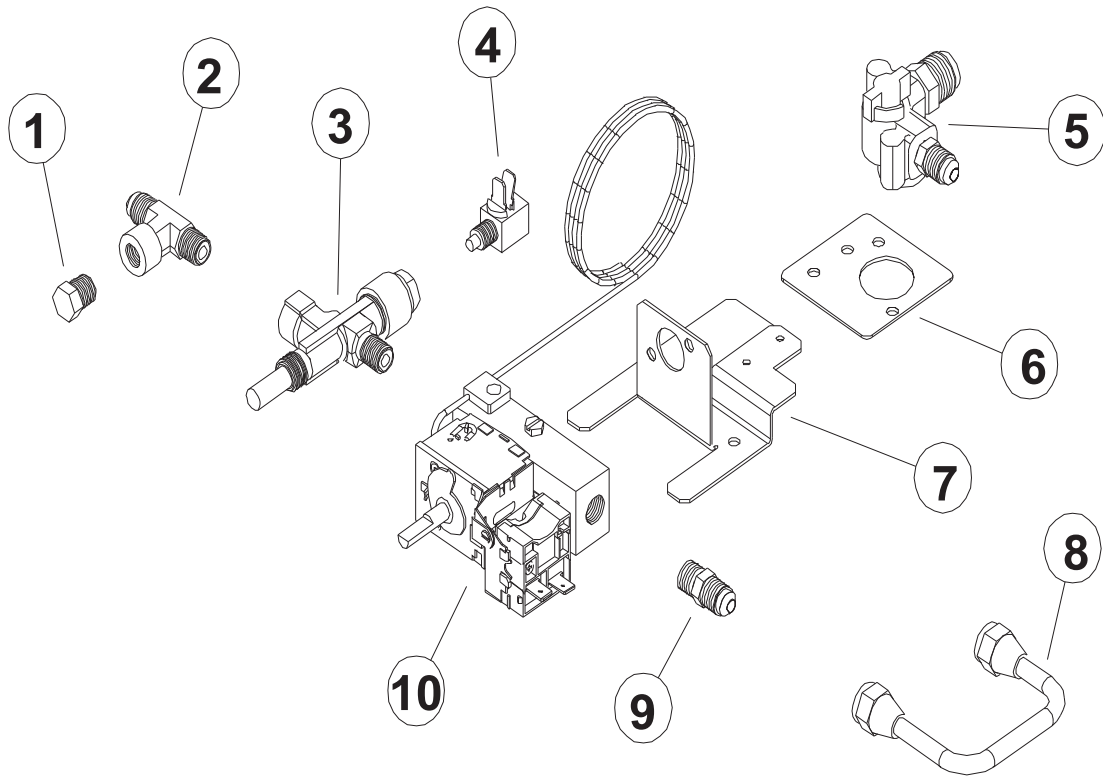

CONTROL PANEL ASSEMBLY - 3163 SERIES

ART00799

NO.	PART #	DESCRIPTION	3163G	3163T	3163VWG	3163HBV	3163LG	3163LGB16	3163LGHVB	3163LGHHB	3163LGR	3163LGH26R
	618021	CONTROL PANEL ASSY-3163	X	X	X	X	X	X	X	X	X	X
1	621328	CONTROL PANEL	X	X	X	X	X	X	X	X	X	X
2	617945	SWITCH-PUSH BUTTON	X	X	X	X	X	X	X	X	X	X
3	61609022	INDICATOR LIGHT-FLAME	X	X	X	X	X	X	X	X	X	X
4	617981	HOLE PLUG-1" BLACK/CONTROL PANEL	X	X	X	X	X	X	X	X	X	X
NS	620623	NAMEPLATE-BLUE (NOT SHOWN)					X	X	X	X	X	X

CONTROL ASSEMBLY - 3163 SERIES

ART00798

NO.	PART #	DESCRIPTION	3163G	3163T	3163VWG	3163HBV	3163LG	3163LGB16	3163LGHVB	3163LGHHB	3163LGR	3163LGH26R
1	61445322	PLUG-FOR PRESSURE TAP/1/8"	X	X	X	X	X	X	X	X	X	X
2	61594422	PRESSURE TAP	X	X	X	X	X	X	X	X	X	X
3	622746001	KIT-SAFETY VALVE/EXTENSION PLUG	X	X	X	X	X	X	X	X	X	X
4	621737	INTERRUPTER	X	X	X	X	X	X	X	X	X	X
5	617976	MANUAL SHUTOFF VALVE ASSY	X	X	X	X	X	X	X	X	X	X
6	61749822	BRACKET-MANUAL SHUT OFF VALVE	X	X	X	X	X	X	X	X	X	X
7	617952	BRACKET-MOUNTING/THERMOSTAT/GAS VALVE	X	X	X	X	X	X	X	X	X	X
8	61694622	UNION TUBE	X	X	X	X	X	X	X	X	X	X
9	61546822	CONNECTOR-MALE	X	X	X	X	X	X	X	X	X	X
10	617944	GAS VALVE-THERMOSTAT CONTROL	X	X	X	X	X	X	X	X	X	X